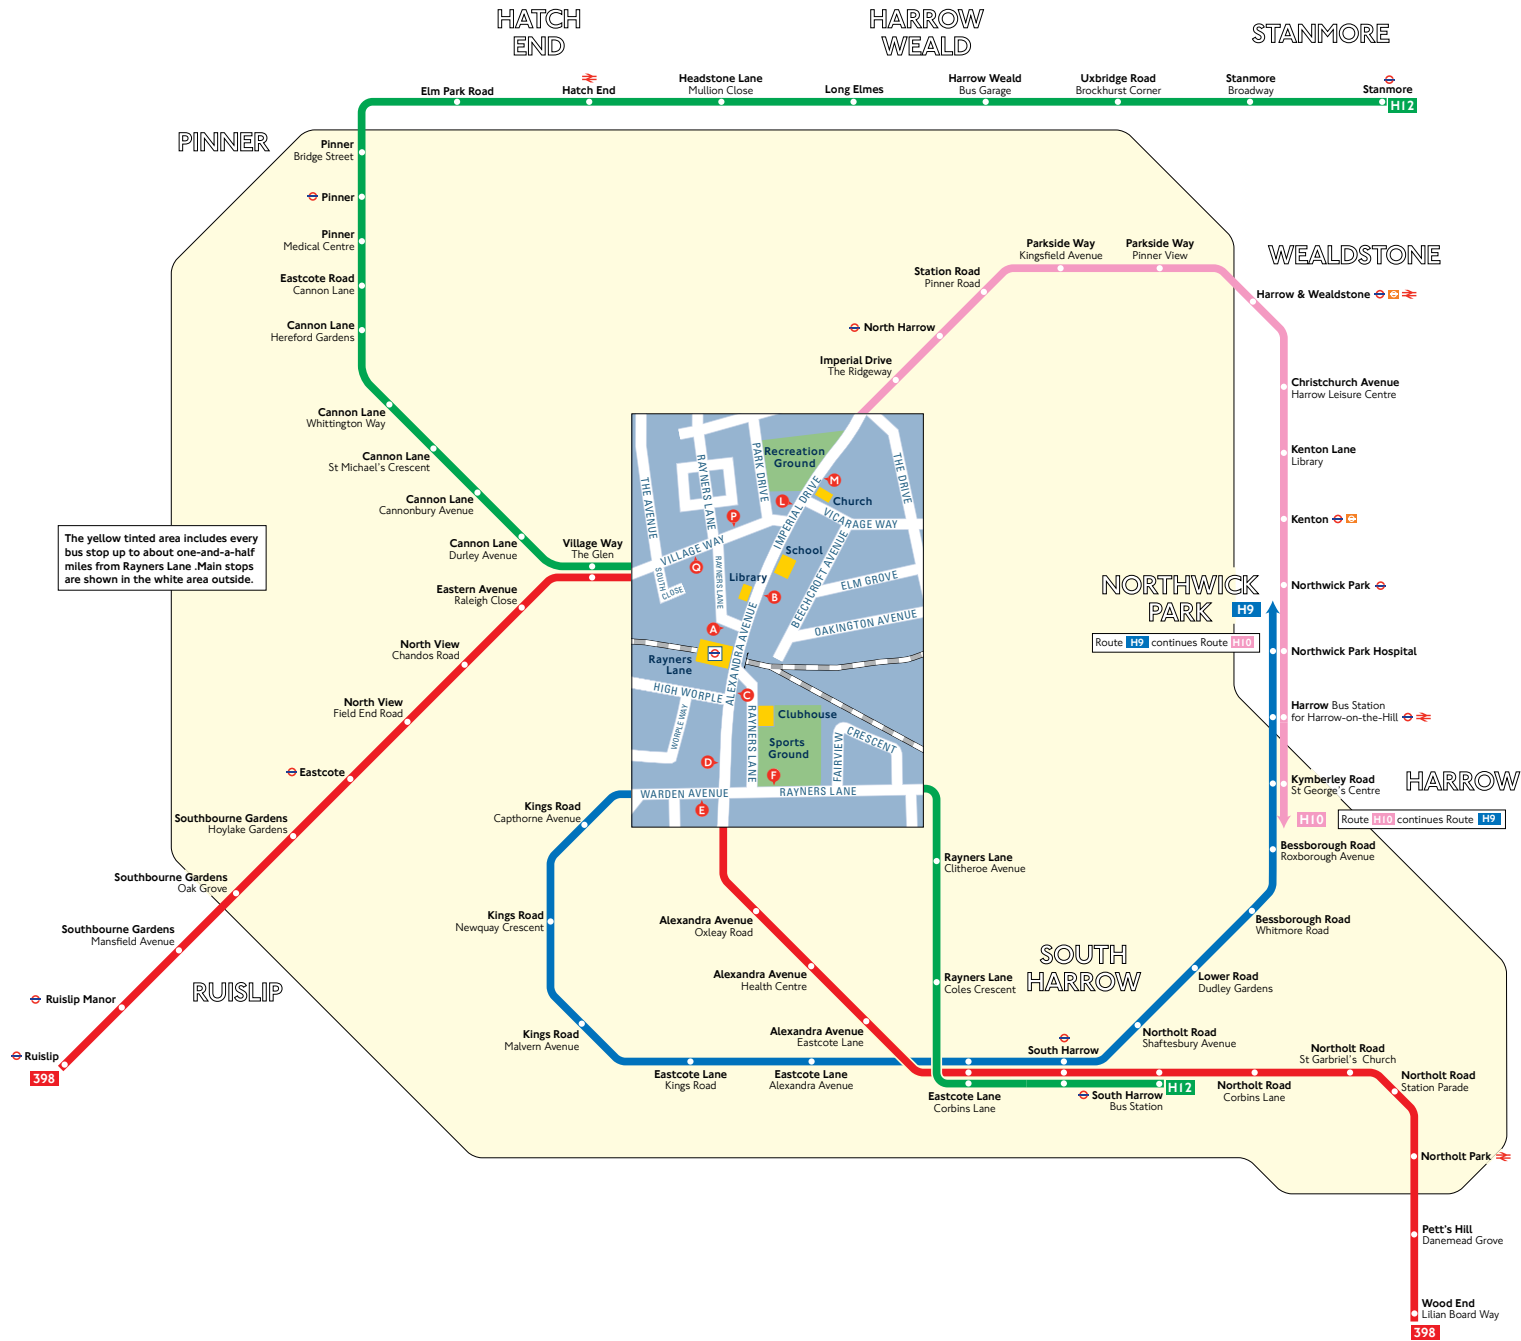

Buses from Rayners Lane

Route finder

Day buses

| Bus route | Towards | Bus stops |
|------------|--------------------------|------------------|
| 398 | Ruislip + Wood End + | A D O B C P |
| H9 | Harrow | B C E M |
| H10 | Harrow | A D L |
| H12 | South Harrow Stanmore | B C E P A D O |

+ Mondays to Saturdays except evenings