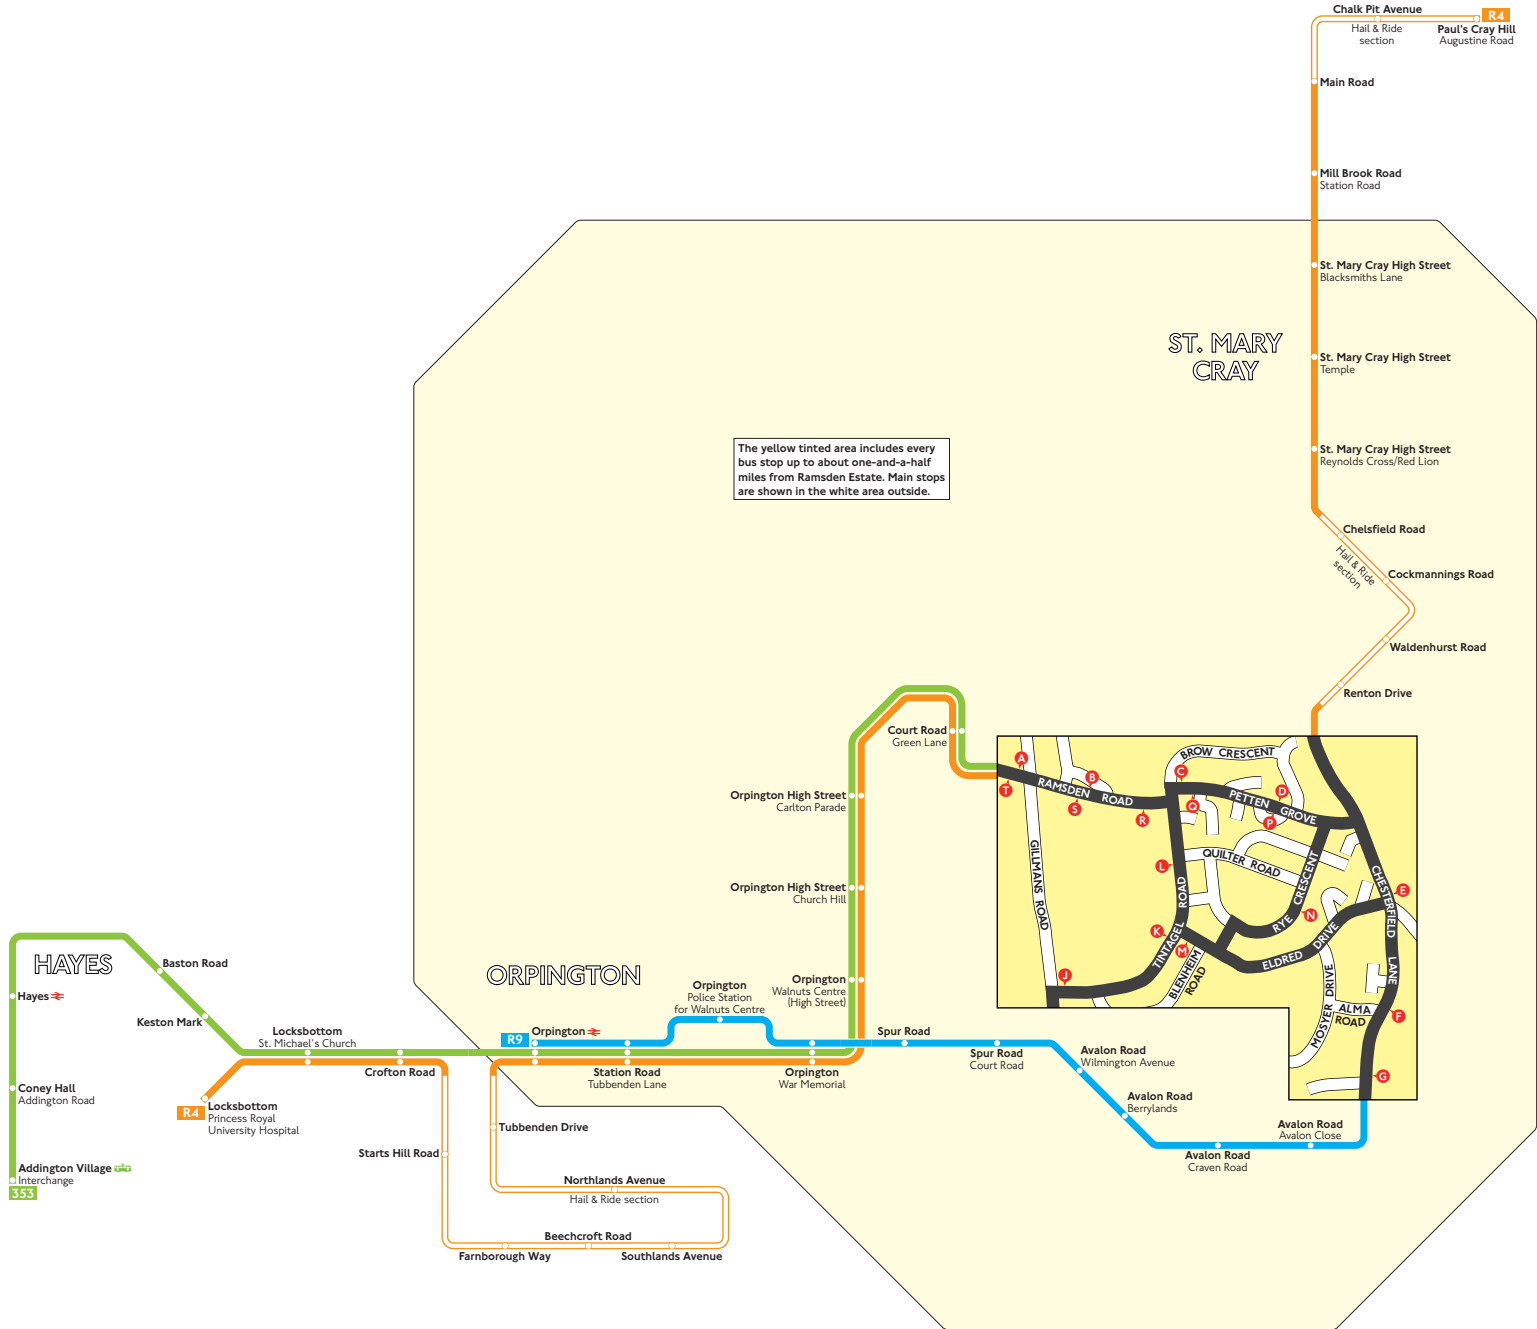

Buses from Ramsden Estate

Key

Connections with National Rail

Connections with Tramlink

Red discs show the bus stop you need for your chosen bus service. The disc **A** appears on the top of the bus stop in the street (see map of town centre in centre of diagram).

Route finder

Day buses

Bus route	Towards	Bus stops
353	Addington Village	L M N R S T
R4	Paul's Cray Hill	A B C D
	Locksbottom	P Q R S T
R9	Orpington	C D E F G J K L