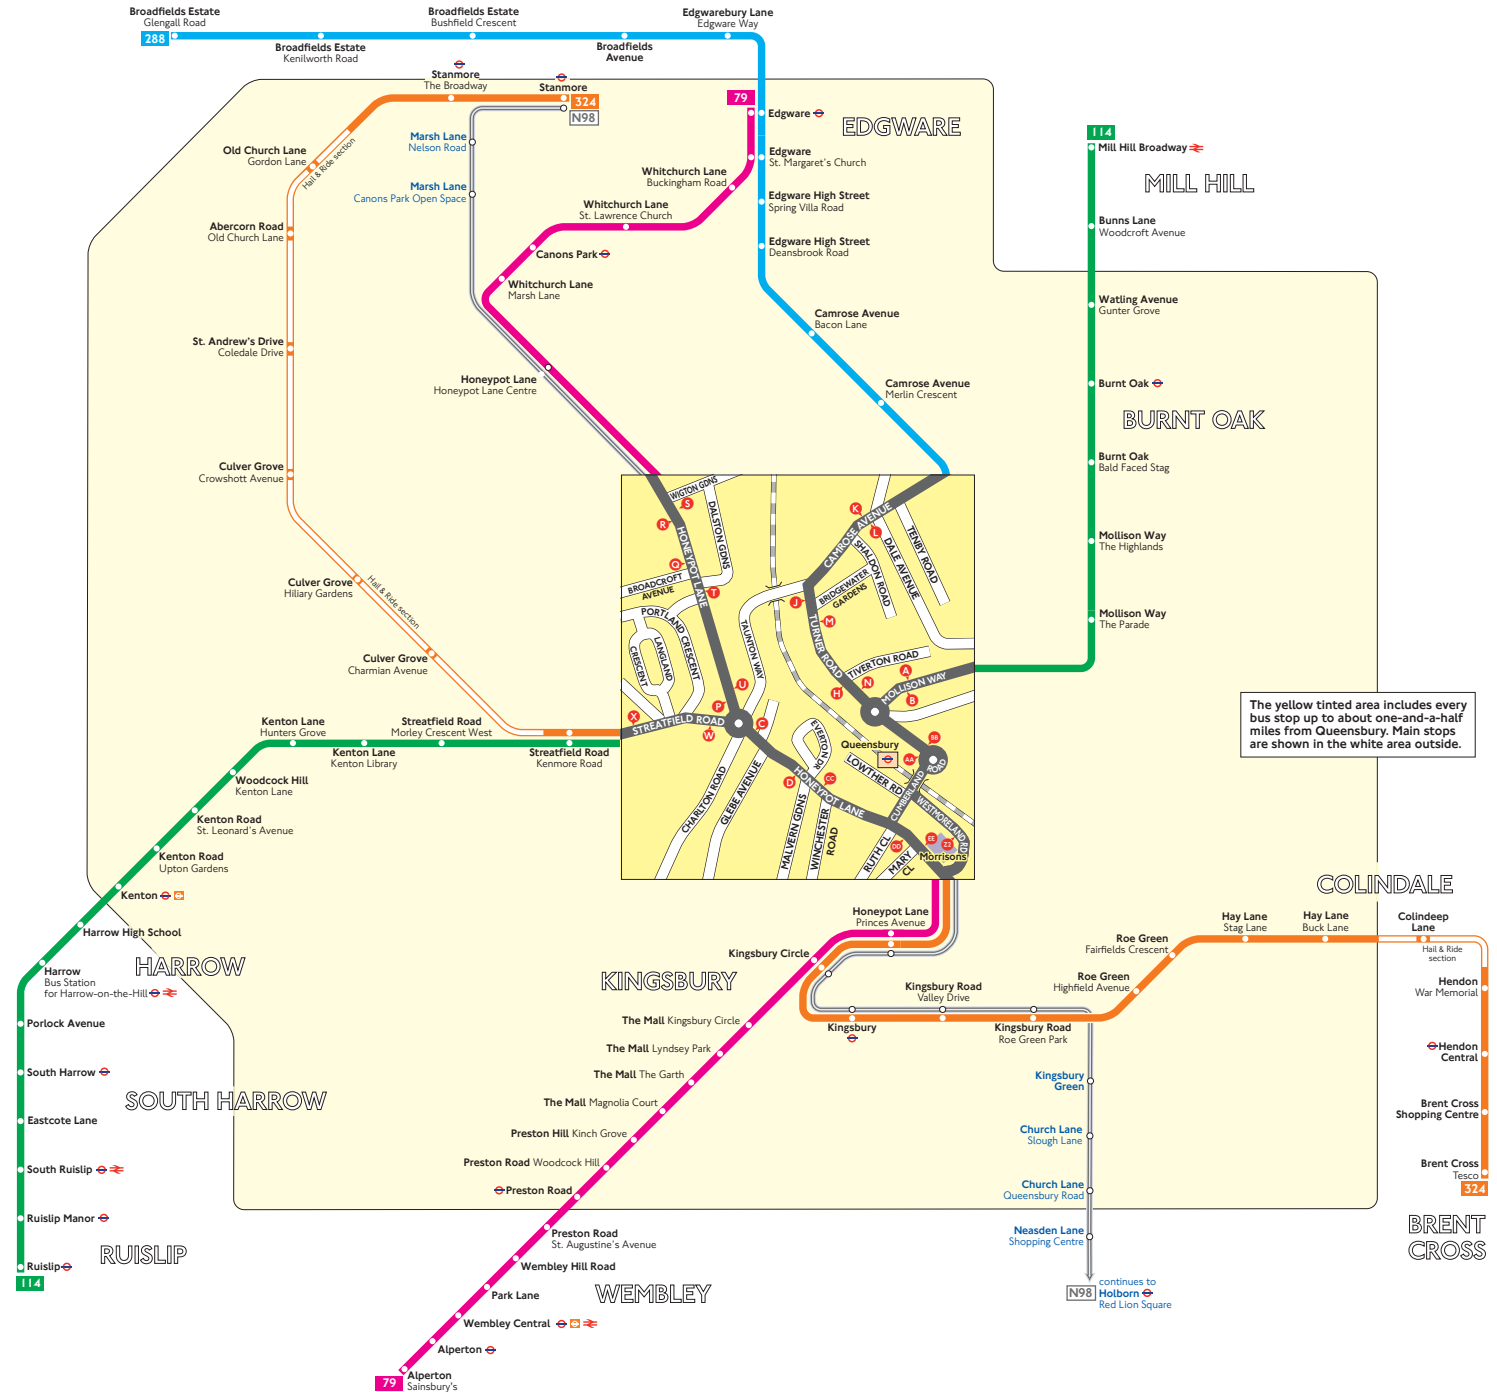

Buses from Queensbury

Route finder

Day buses

Bus route	Towards	Bus stops
79	Alperton	BB C CC EE S T U
	Edgware	AA D DD P Q R
114	Mill Hill Broadway	A AA C CC X
	Ruislip	B BB D W
288	Broadfields Estate	AA EE H J K
324	Brent Cross	C CC EE X
	Stanmore	D DD W

Night buses

Bus route	Towards	Bus stops
N98	Holborn	BB C CC EE S T U
	Stanmore	AA D DD P Q R

Other buses

Bus route	Towards	Bus stops
614	Hatfield ★	A AA
644	Hatfield ▼	A AA DD
	Wembley Park ▼▼	B BB EE

- ★ Mondays to Saturdays only
- ▼ Mondays to Fridays peak hours, evenings and Saturday daytime
- ▼▼ Monday to Fridays peak hours only