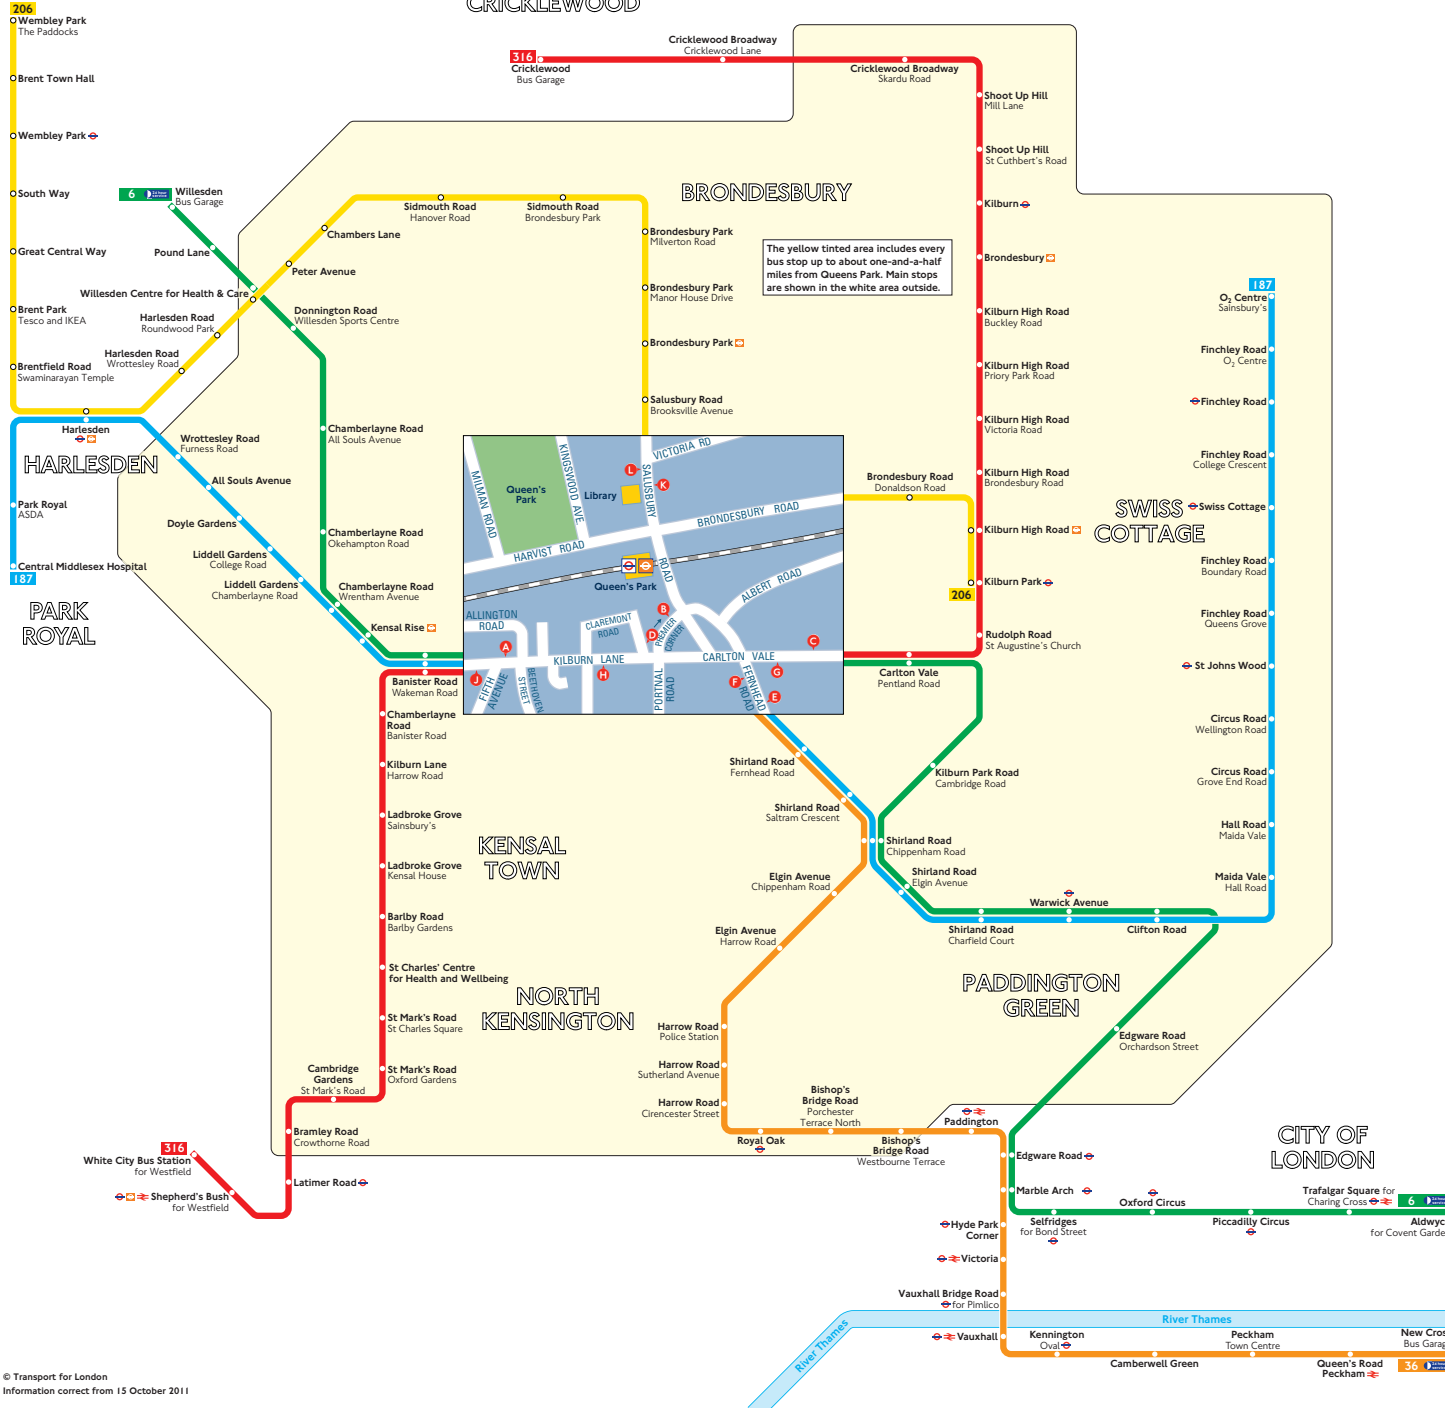

Buses from Queen's Park

CRICKLEWOOD

Key

- Connections with London Underground
- Connections with London Overground
- Connections with National Rail

Red discs show the bus stop you need for your chosen bus service. The disc appears on the top of the bus stop in the street (see map of town centre in centre of diagram).

Route finder

Day buses including 24-hour services

Bus route	Towards	Bus stops
6	Aldwych	A B C
	Willesden	G H J
36	New Cross	B D E
	Finchley Road	A B E
187	Park Royal	F H J
	Kilburn Park	K
206	Wembley Park	L
	Cricklewood	A B C
316	White City	G H J