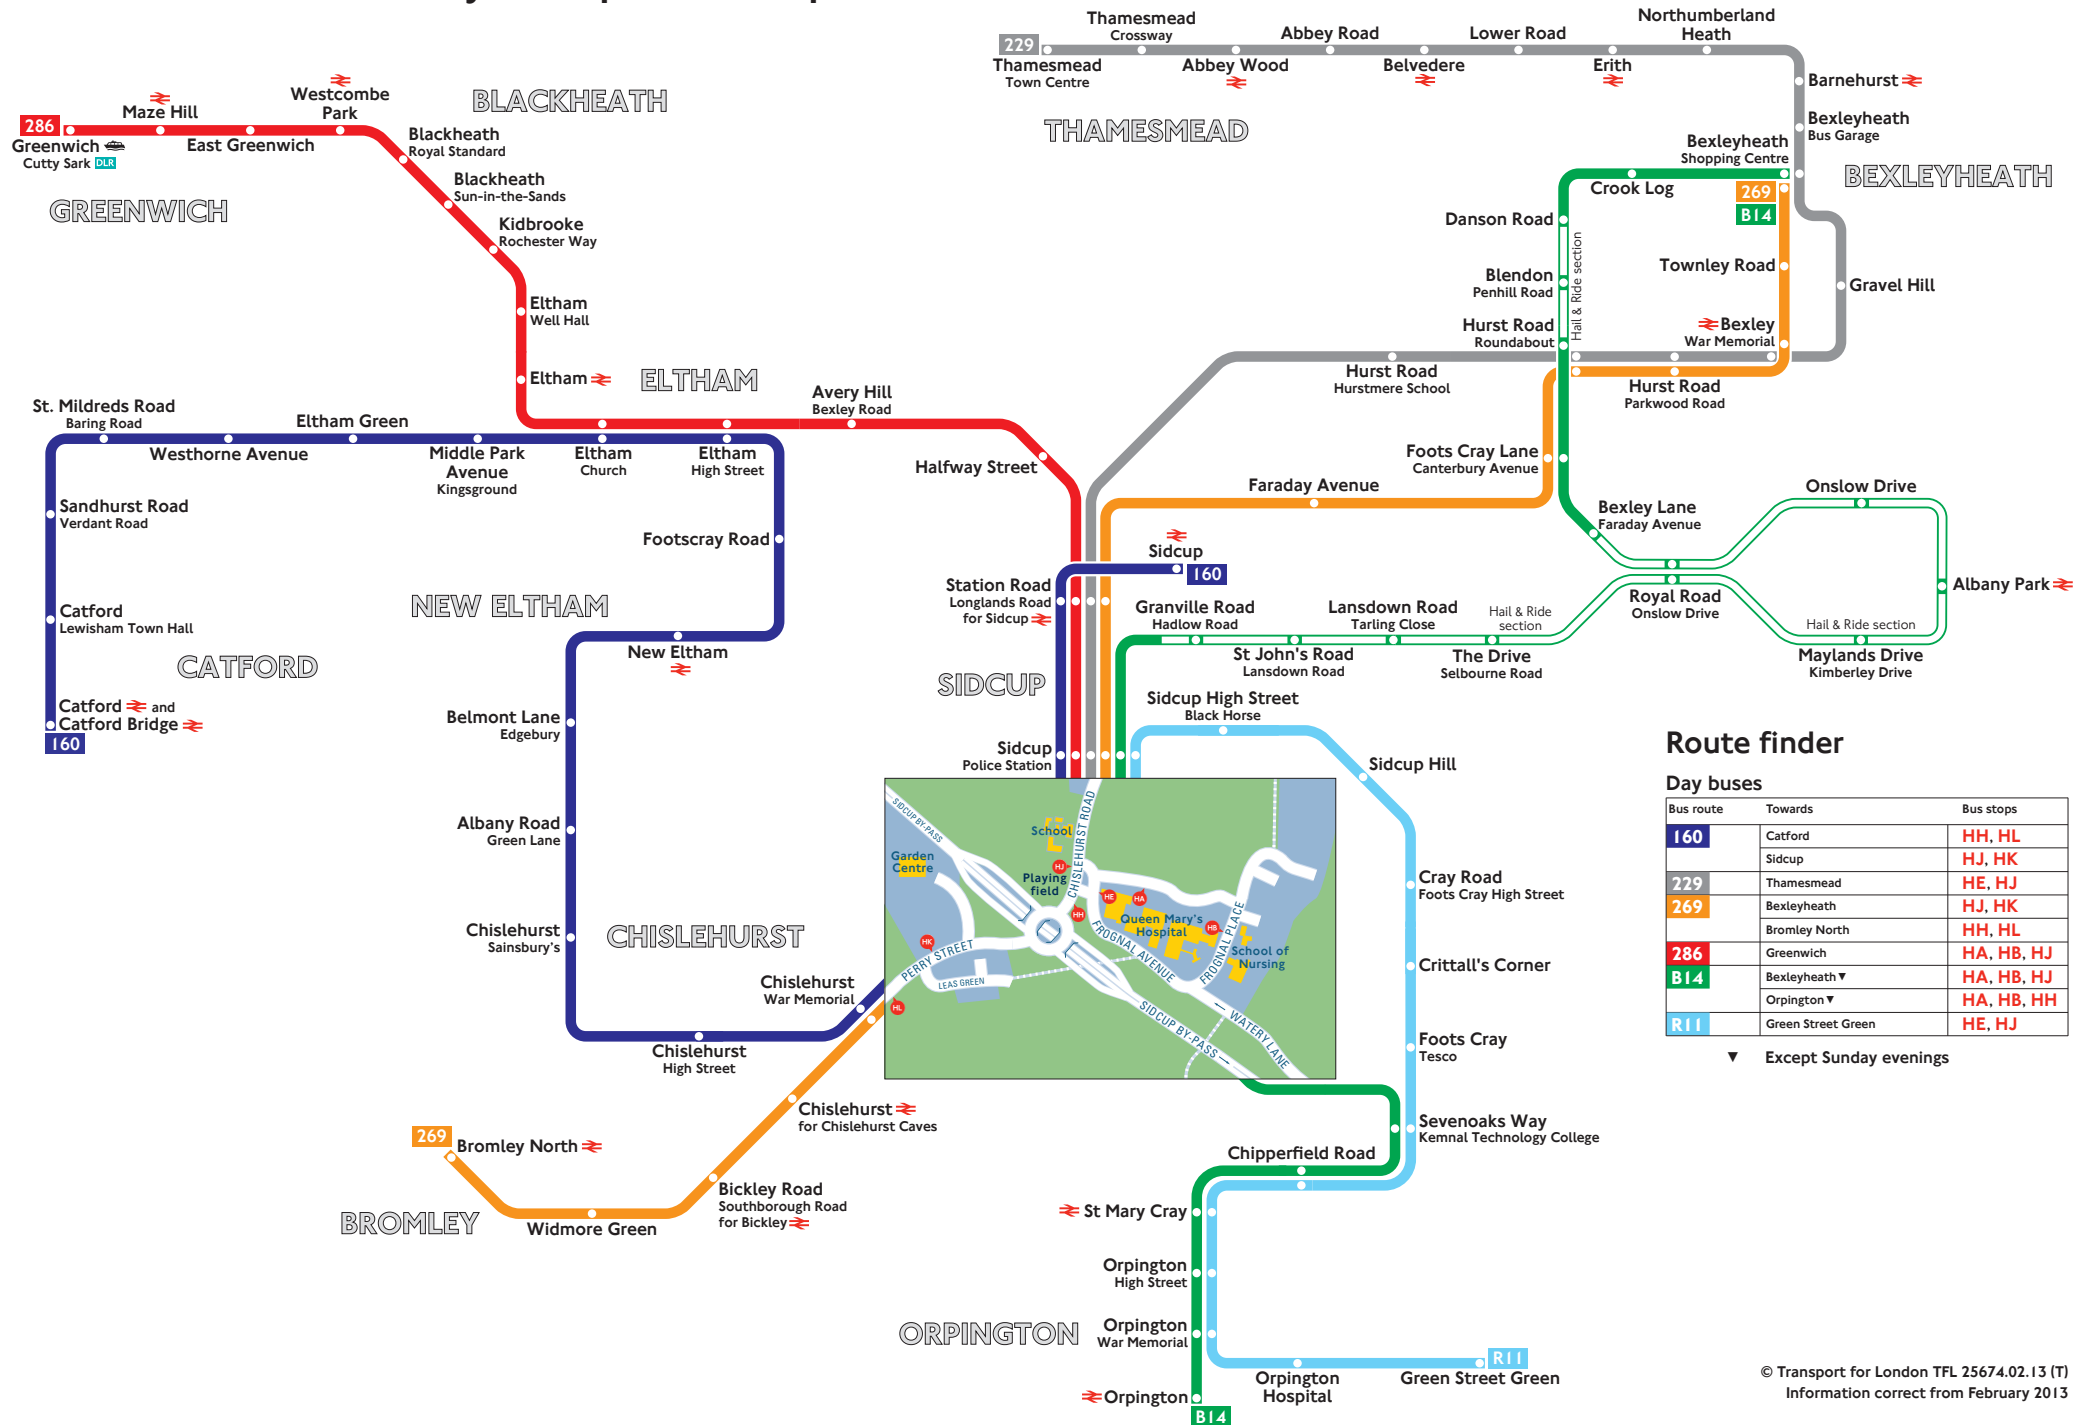

Buses from Queen Mary's Hospital (Sidcup)

Route finder

Day buses

Bus route	Towards	Bus stops
160	Catford	HH, HL
	Sidcup	HJ, HK
229	Thamesmead	HE, HJ
	Bexleyheath	HJ, HK
269	Bromley North	HH, HL
	Bexleyheath ▼	HA, HB, HJ
B14	Orpington ▼	HA, HB, HH
	Green Street Green	HE, HJ

▼ Except Sunday evenings