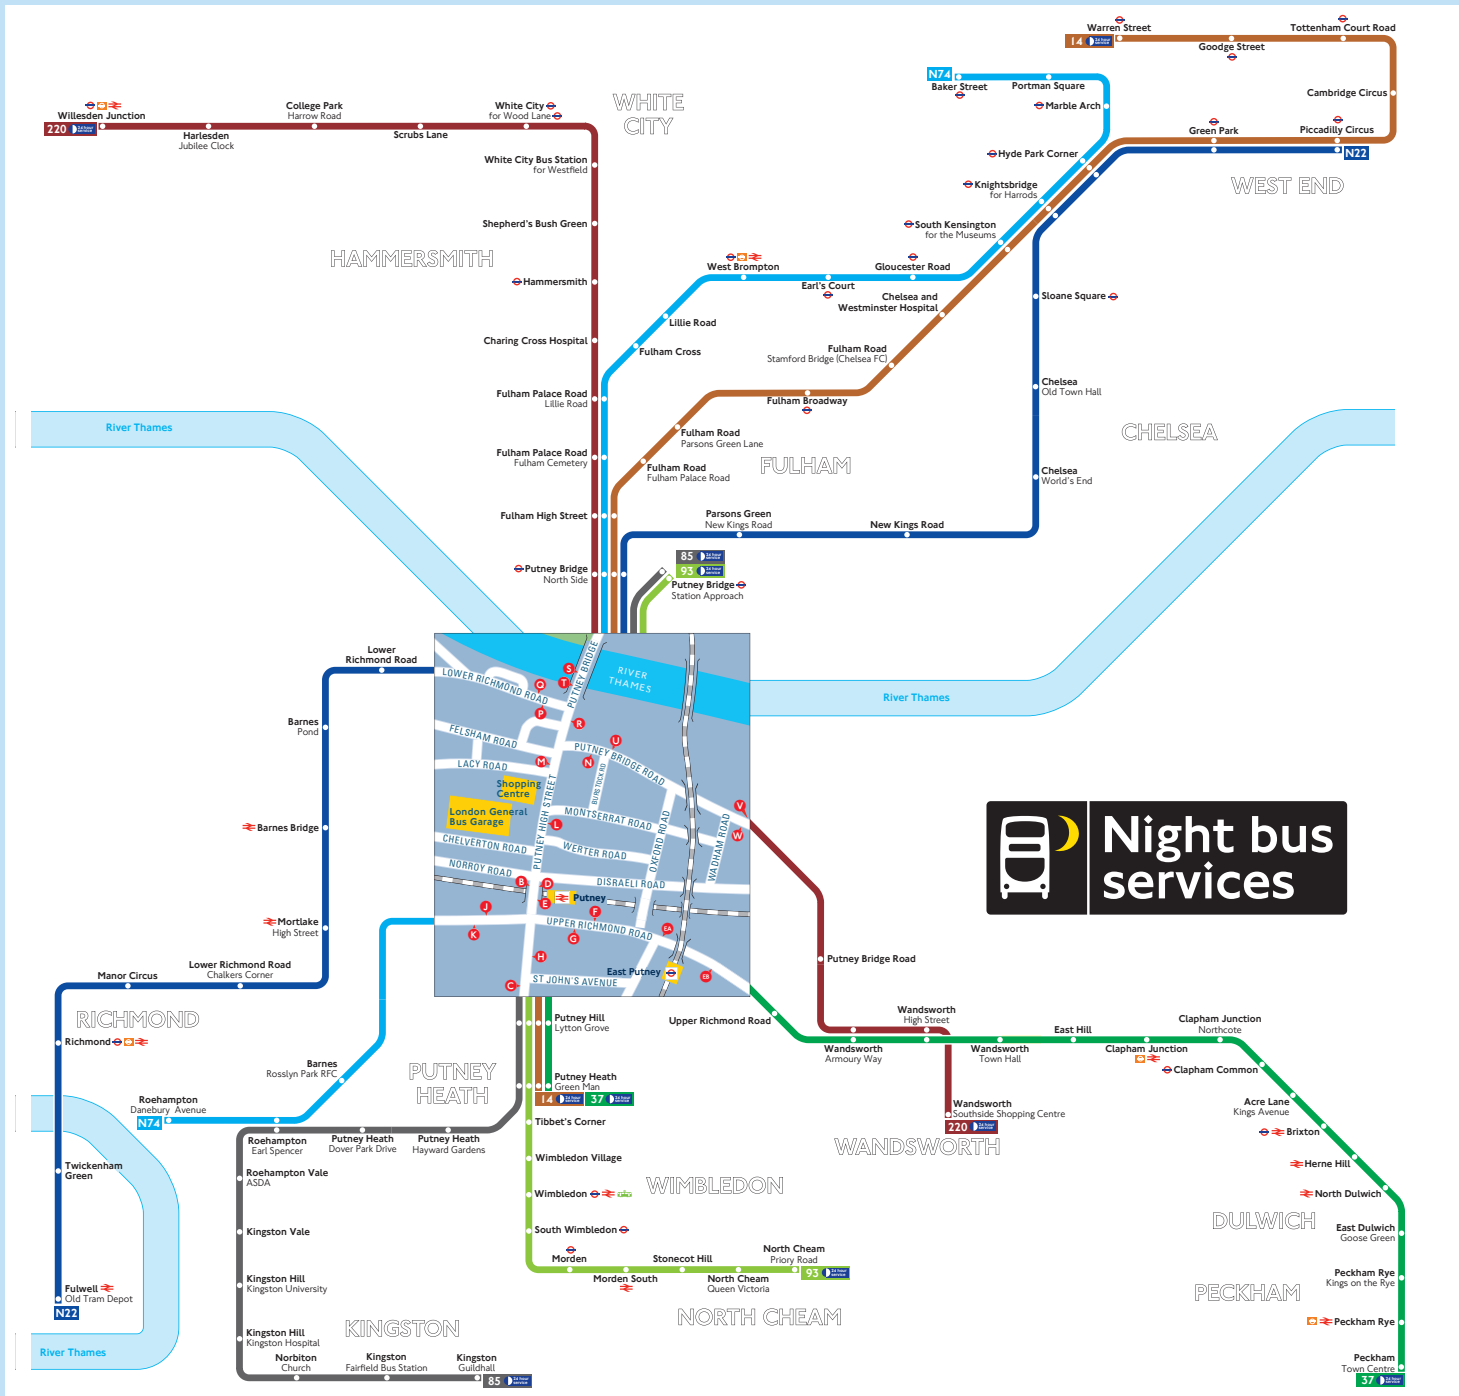

Night buses from Putney

Route finder

Night buses including 24-hour services

Bus route	Towards	Bus stops
14	Putney Heath	E L R
	Warren Street	B C M S
37	Peckham	EA F
	Putney Heath	EB G
85	Kingston	H L R
	Putney Bridge	B C M T
93	North Cheam	E L R
	Putney Bridge	B C M T
220	Wandsworth	U V
	Willesden Junction	N S W
N22	Fulwell	P
	Piccadilly Circus	Q S
N74	Baker Street	B J M S
	Roehampton	D K L R

Day buses

For day bus information, please see separate poster