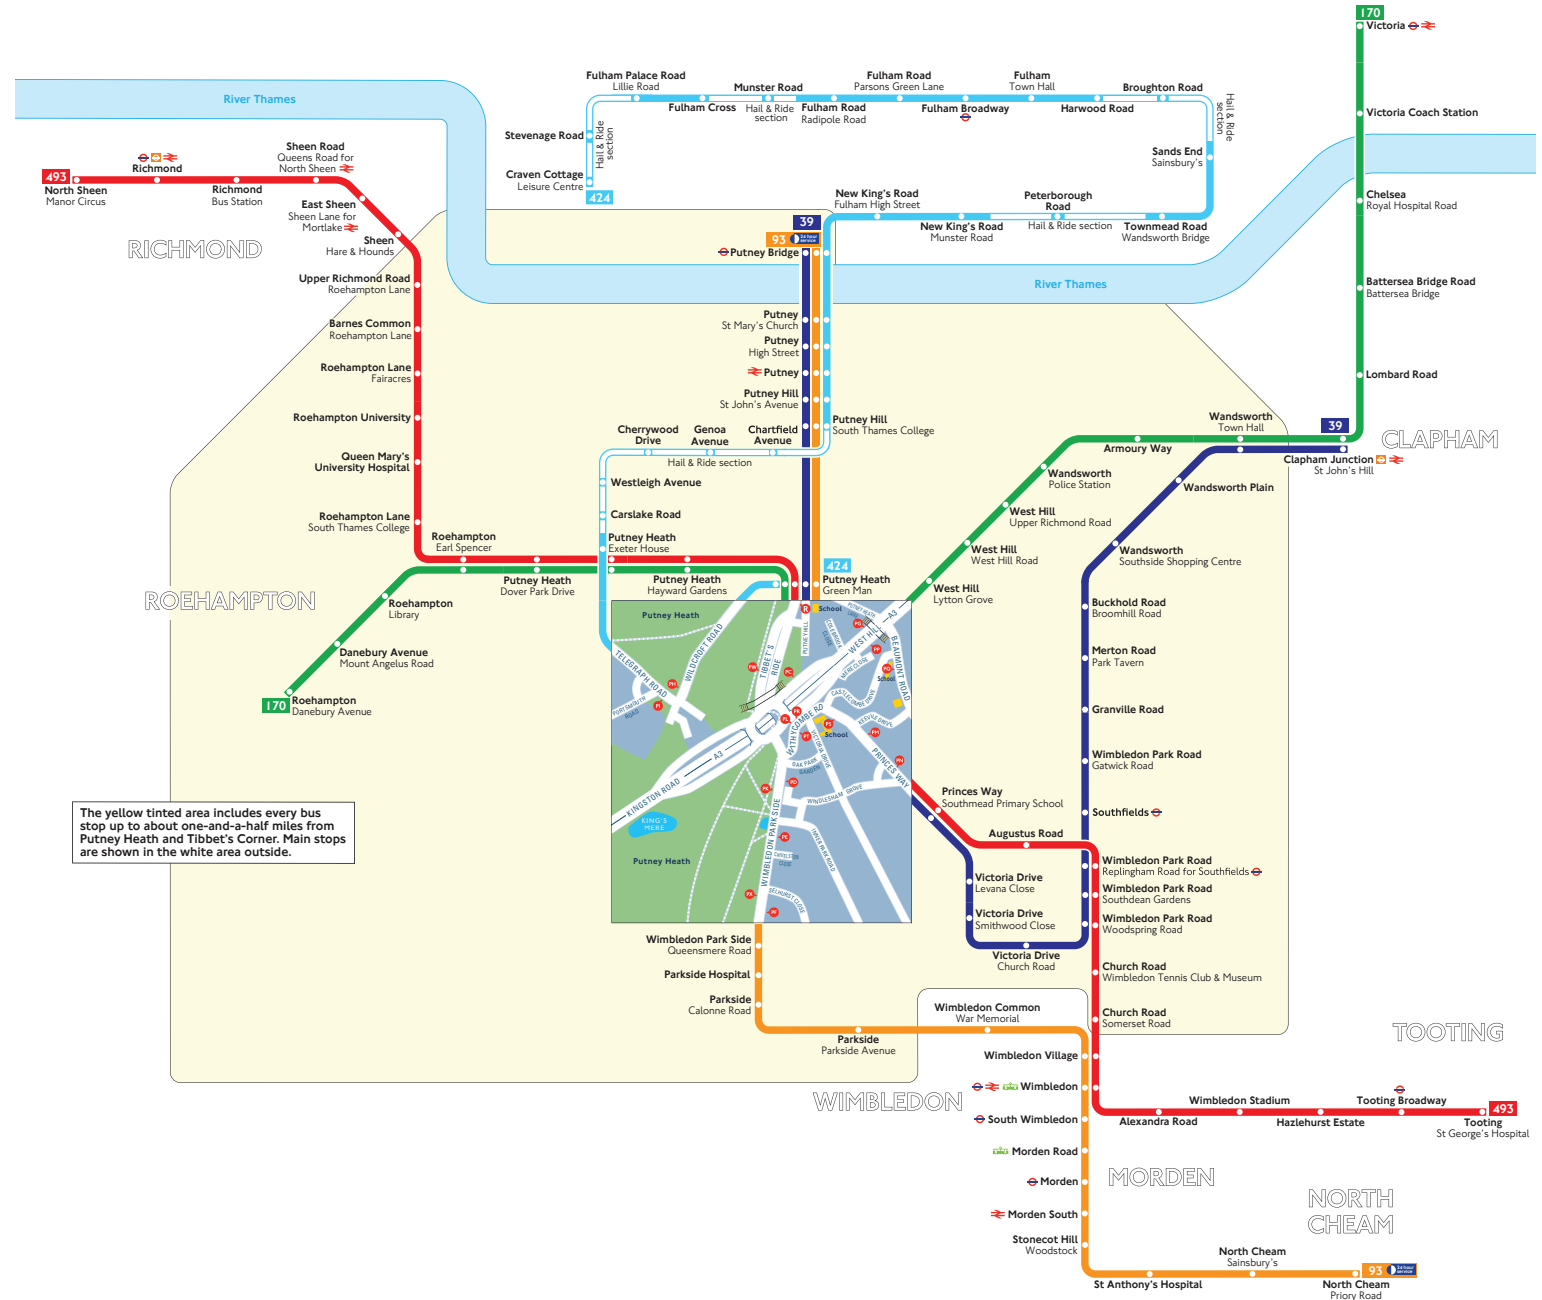

Buses from Putney Heath (Tibbet's Corner)

Route finder

Day buses including 24-hour services

Bus route	Towards	Bus stops
39	Clapham Junction Putney Bridge	PL PM PN R PP PG PR PW
93	North Cheam Putney Bridge	PD PE PF R PK PW PX
170	Roehampton Victoria	PP PR PW PC PG R
424	Craven Cottage + Putney Heath Green Man +	PI PH
493	North Sheen Tooting	PP PQ PR PW PL PM PN R

+ Mondays to Saturdays except evenings