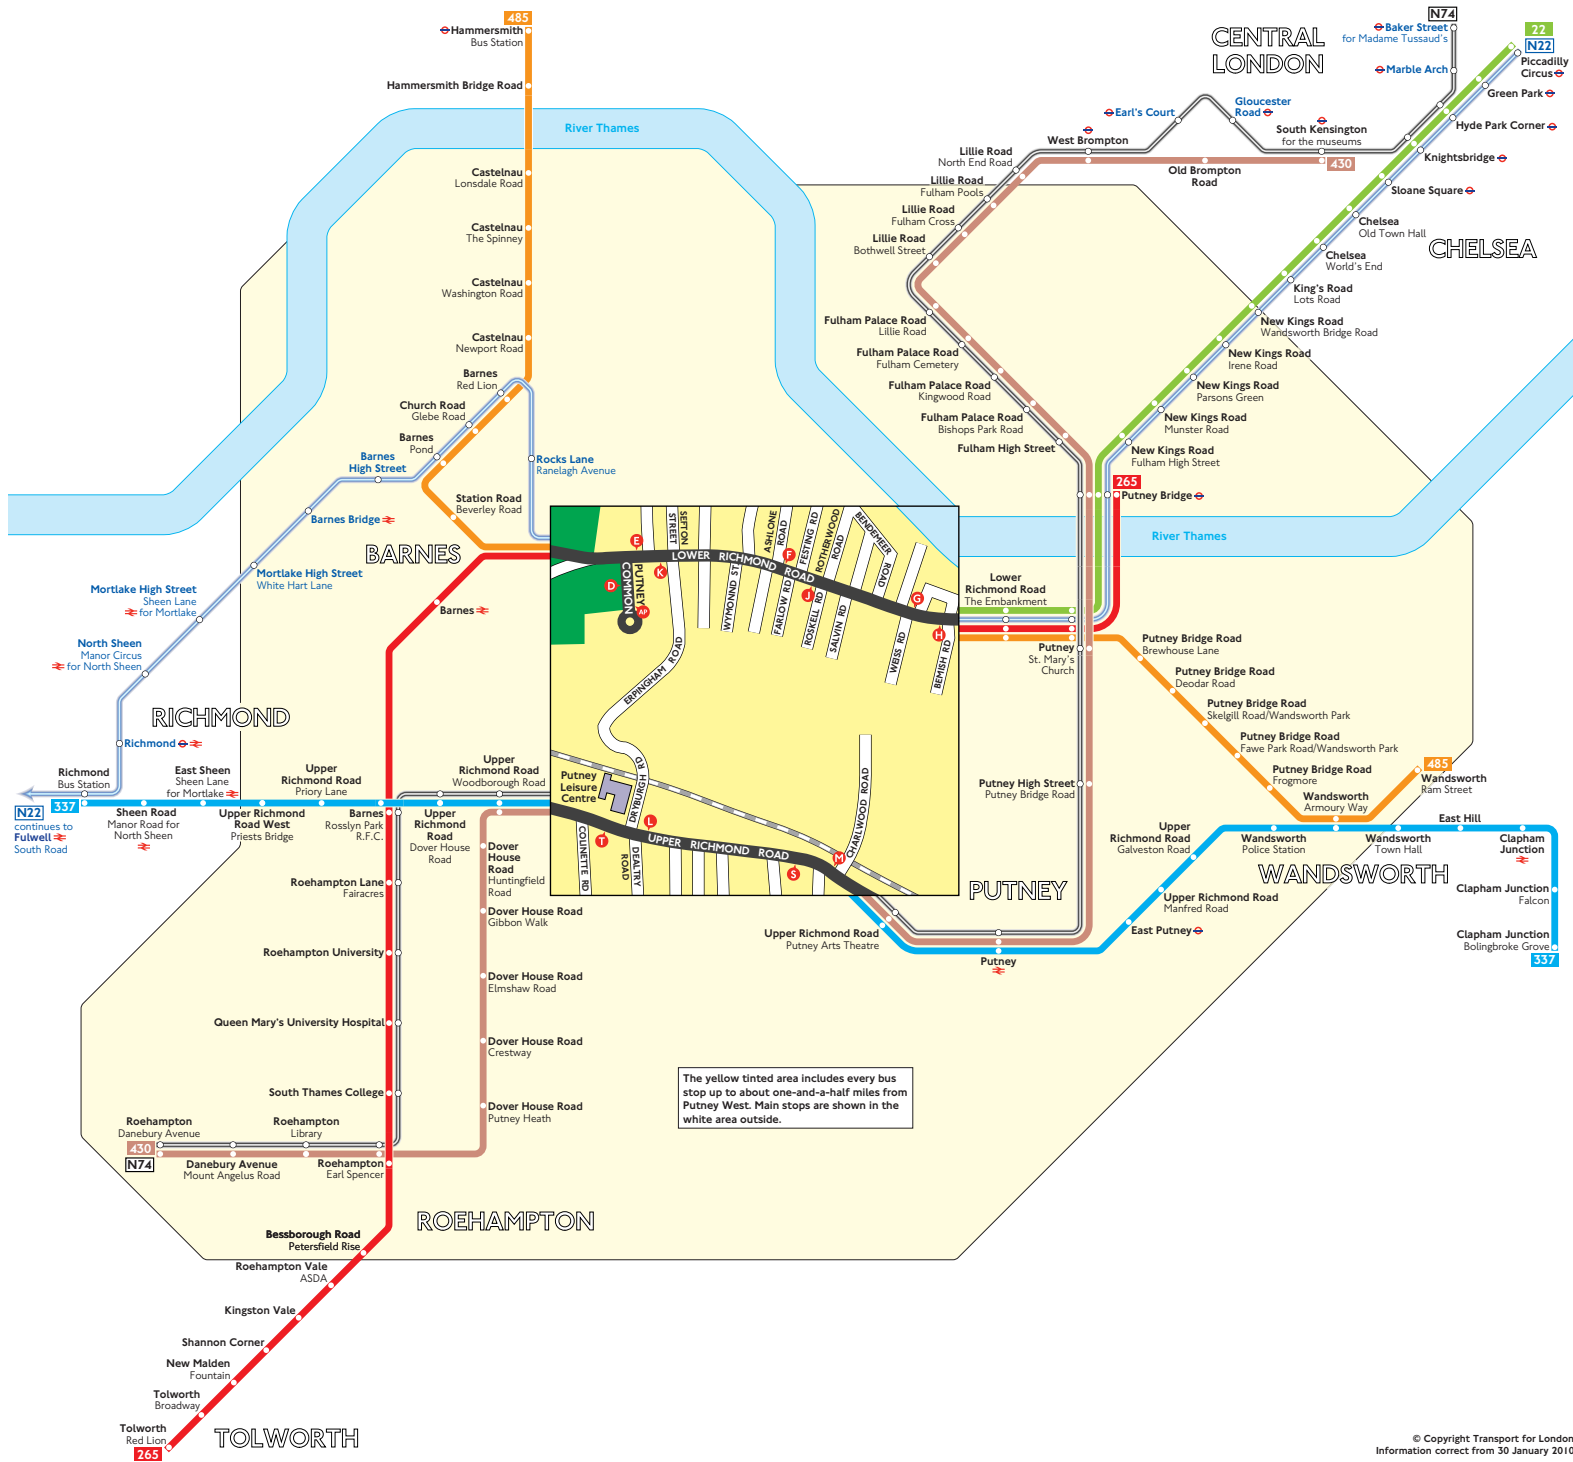

Buses from Putney West

Key

- 22** Day buses in black
 - N22** Night buses in blue
 - Connections with Underground
 - Connections with National Rail
 - Connections with river boats
 - Mondays to Saturdays except evenings
- A** Red discs show the bus stop you need for your chosen bus service. The disc **A** appears on the top of the bus stop in the street (see map of town centre in centre of diagram).

Route finder

Day buses

Bus route	Towards	Bus stops
22	Piccadilly Circus	D E F G
265	Putney Bridge	E F G
	Tolworth	H J K
337	Clapham Junction	L M
	Richmond	S T
430	Roehampton	S T
	South Kensington	L M
485	Hammersmith	H J K
	Wandsworth	E F G

Night buses

Bus route	Towards	Bus stops
N22	Fulwell	H J K
	Piccadilly Circus	E F G
N74	Baker Street	L M
	Roehampton	S T