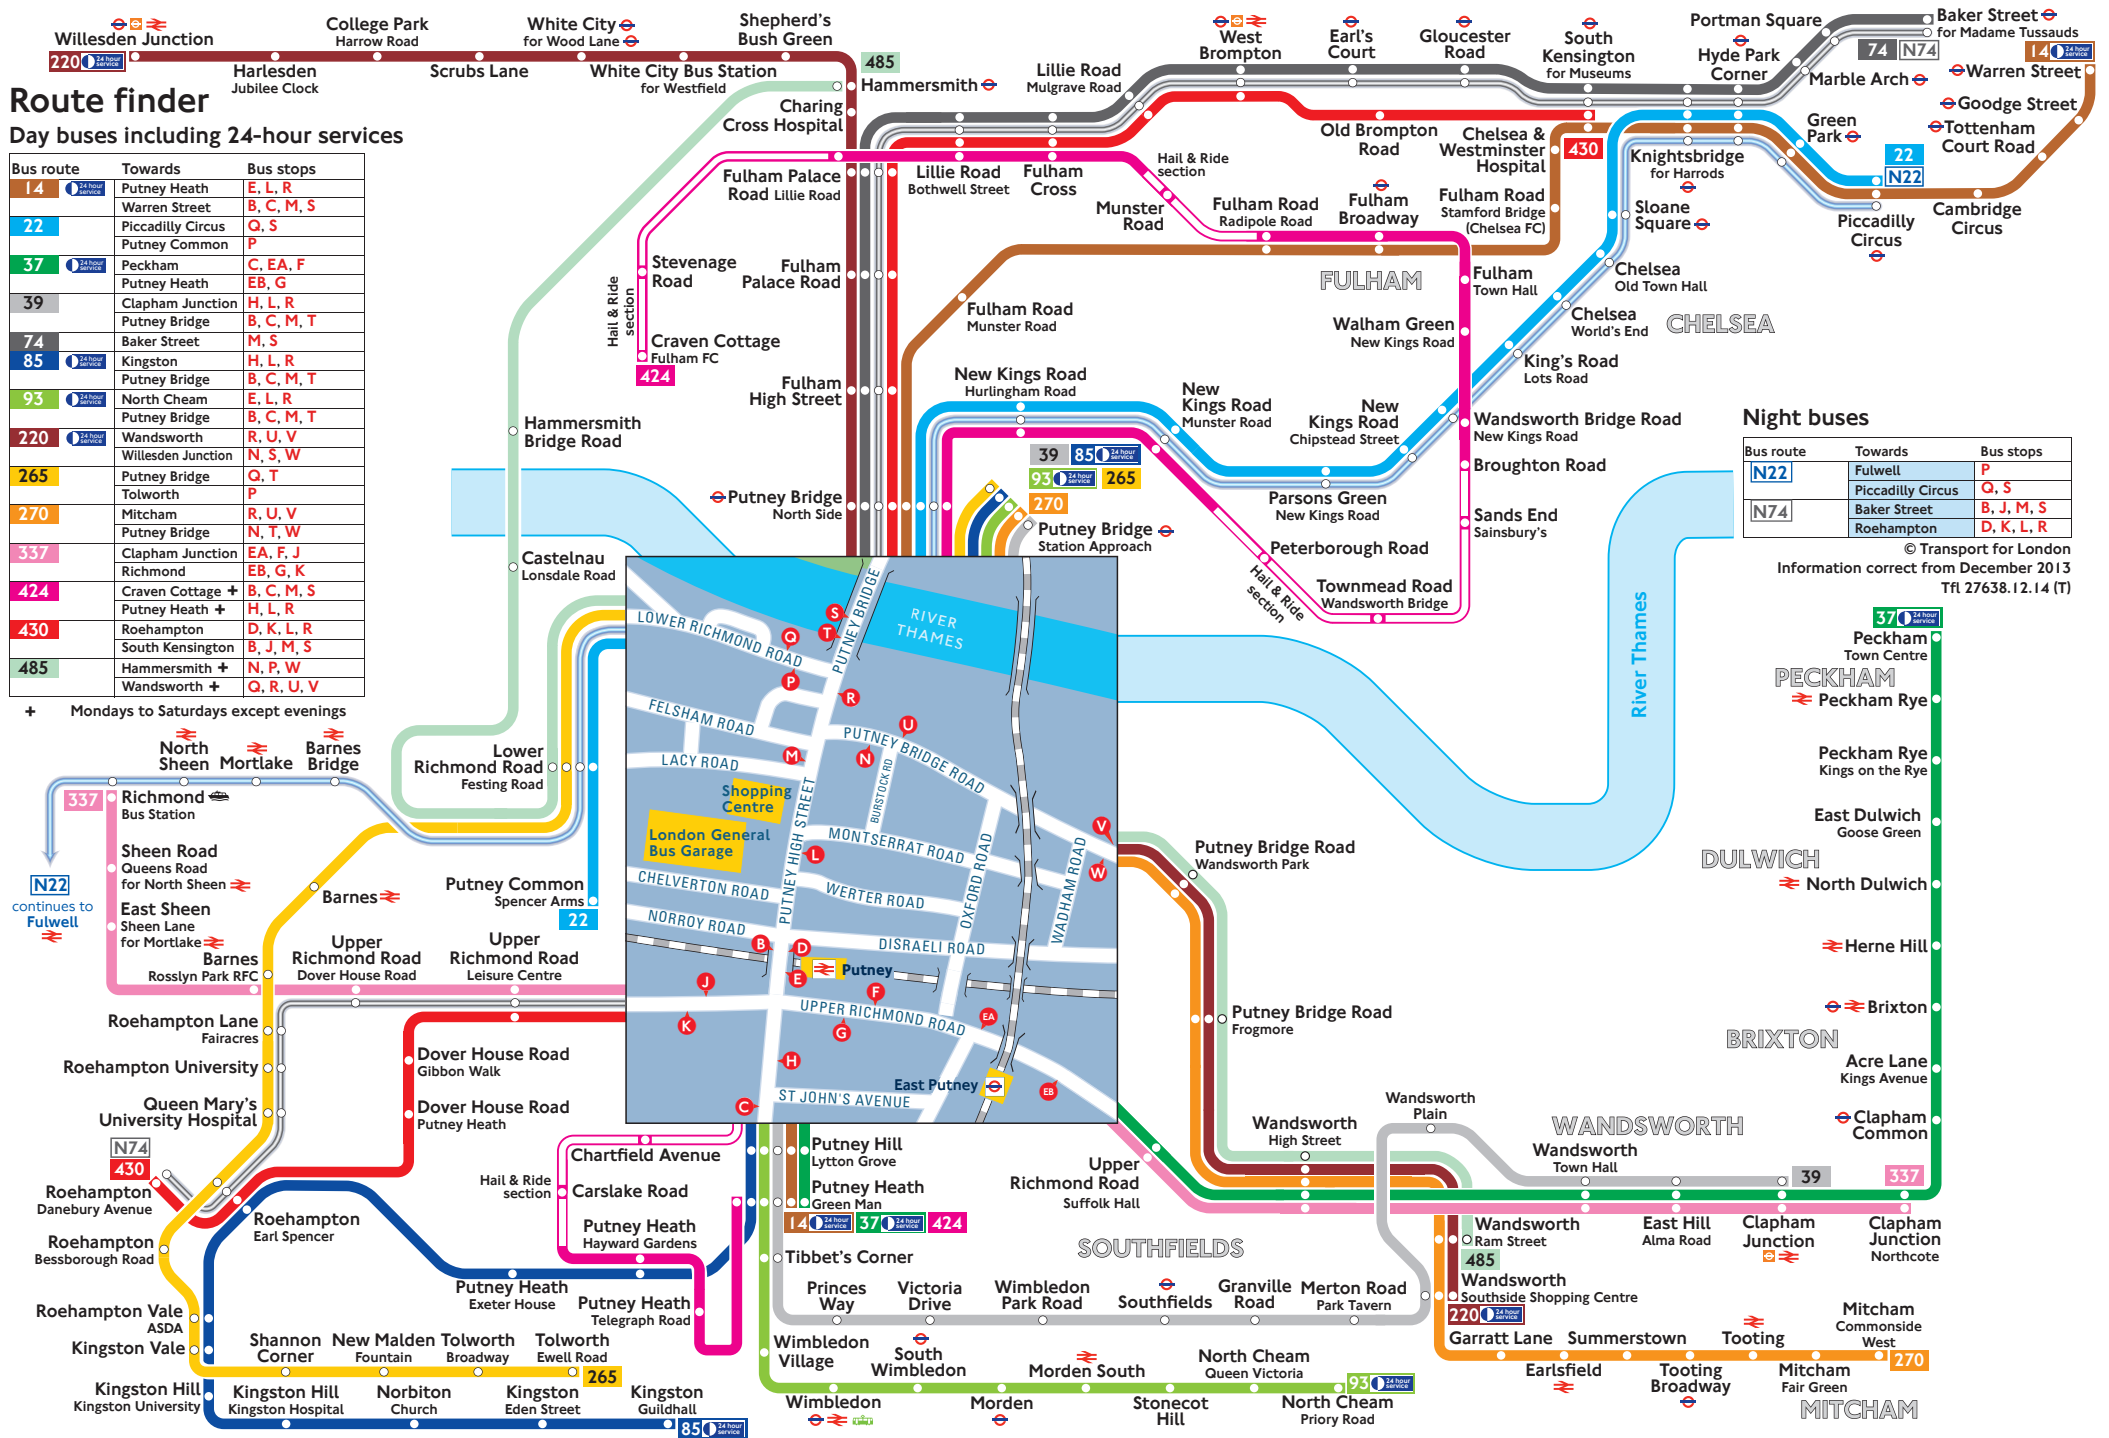

Buses from Putney

Route finder

Day buses including 24-hour services

Bus route	Towards	Bus stops
14	Putney Heath	E, L, R
22	Warren Street	B, C, M, S
37	Piccadilly Circus	Q, S
39	Putney Common	P
74	Peckham	C, EA, F
85	Putney Heath	EB, G
93	Clapham Junction	H, L, R
220	Putney Bridge	B, C, M, T
265	Baker Street	M, S
270	Kingston	H, L, R
337	Putney Bridge	B, C, M, T
424	North Cheam	E, L, R
430	Putney Bridge	B, C, M, T
485	Wandsworth	R, U, V
	Willesden Junction	N, S, W
	Putney Bridge	Q, T
	Tolworth	P
	Mitcham	R, U, V
	Putney Bridge	N, T, W
	Clapham Junction	EA, F, J
	Richmond	EB, G, K
	Craven Cottage +	B, C, M, S
	Putney Heath +	H, L, R
	Roehampton	D, K, L, R
	South Kensington	B, J, M, S
	Hammersmith +	N, P, W
	Wandsworth +	Q, R, U, V

+ Mondays to Saturdays except evenings

Night buses

Bus route	Towards	Bus stops
N22	Fulwell	P
N74	Piccadilly Circus	Q, S
	Baker Street	B, J, M, S
	Roehampton	D, K, L, R

© Transport for London
Information correct from December 2013
Tfl 27638.12.14 (T)