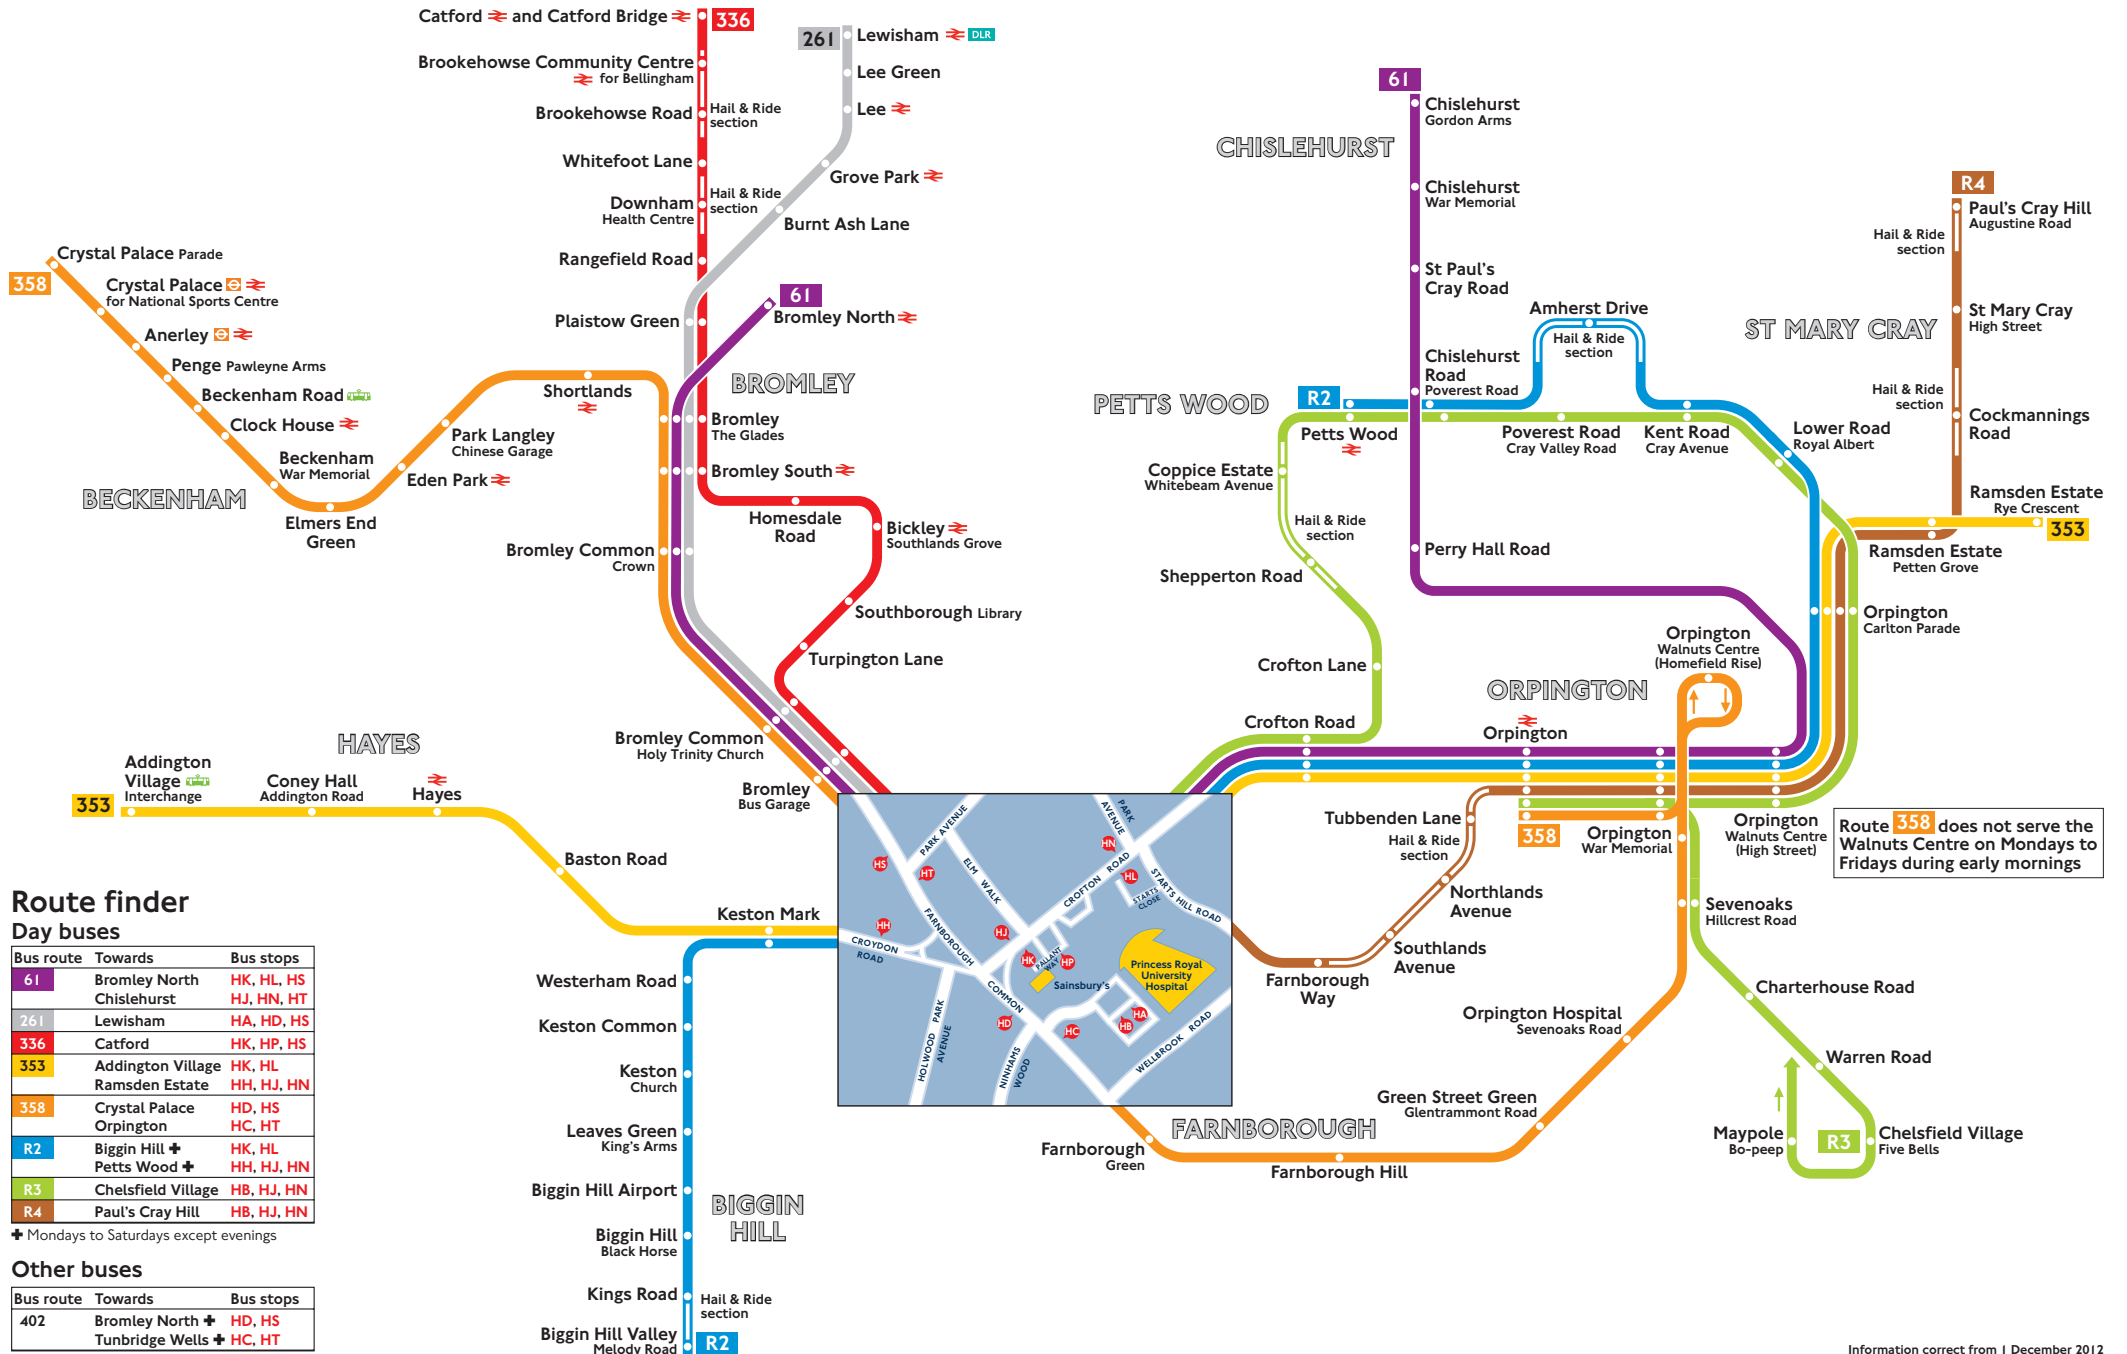

Buses from Princess Royal University Hospital

Route 358 does not serve the Walnuts Centre on Mondays to Fridays during early mornings

Route finder

Day buses

Bus route	Towards	Bus stops
61	Bromley North Chislehurst	HK, HL, HS HJ, HN, HT
261	Lewisham	HA, HD, HS
336	Catford	HK, HP, HS
353	Addington Village Ramsden Estate	HK, HL HH, HJ, HN
358	Crystal Palace Orpington	HD, HS HC, HT
R2	Biggin Hill + Petts Wood +	HK, HL HH, HJ, HN
R3	Chelsfield Village	HB, HJ, HN
R4	Paul's Cray Hill	HB, HJ, HN

+ Mondays to Saturdays except evenings

Other buses

Bus route	Towards	Bus stops
402	Bromley North + Tunbridge Wells +	HD, HS HC, HT

+ Mondays to Saturdays except evenings