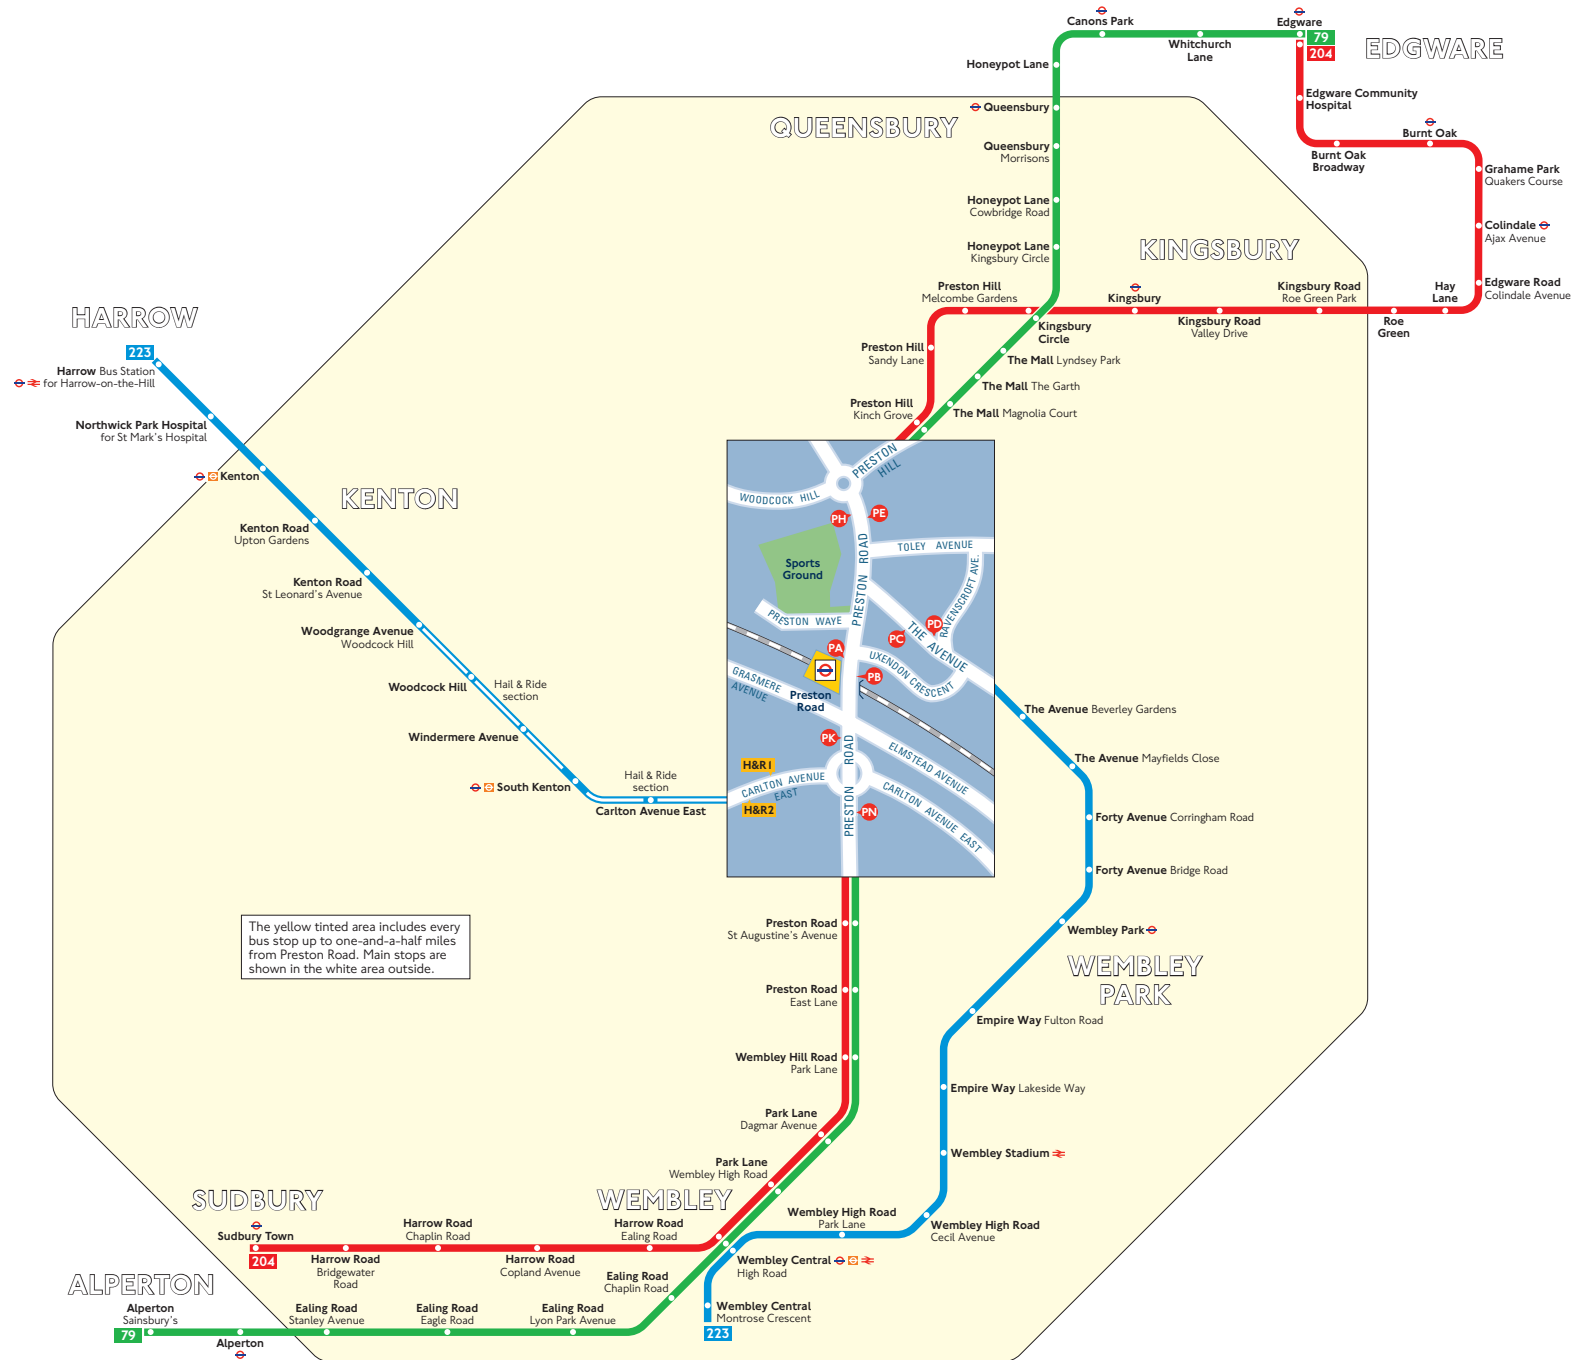

Buses from Preston Road

Key

- Connections with London Underground
- Connections with London Overground
- Connections with National Rail

A Red discs show the bus stop you need for your chosen bus service. The disc **A** appears on the top of the bus stop in the street (see map of town centre in centre of diagram).

H&R Route 223 operates as hail and ride on the sections of roads marked **H&R** on the map. Buses stop at any safe point along the road. Please indicate clearly to the driver when you wish to board or alight.

Route finder

Day buses

Bus route	Towards	Bus stops
79	Alperton	PB PE PN
	Edgware	PA PH PK
204	Edgware	PA PH PK
	Sudbury Town	PB PE PN
223	Harrow	PB PC H&R2
	Wembley Central	PA PD PK H&R1