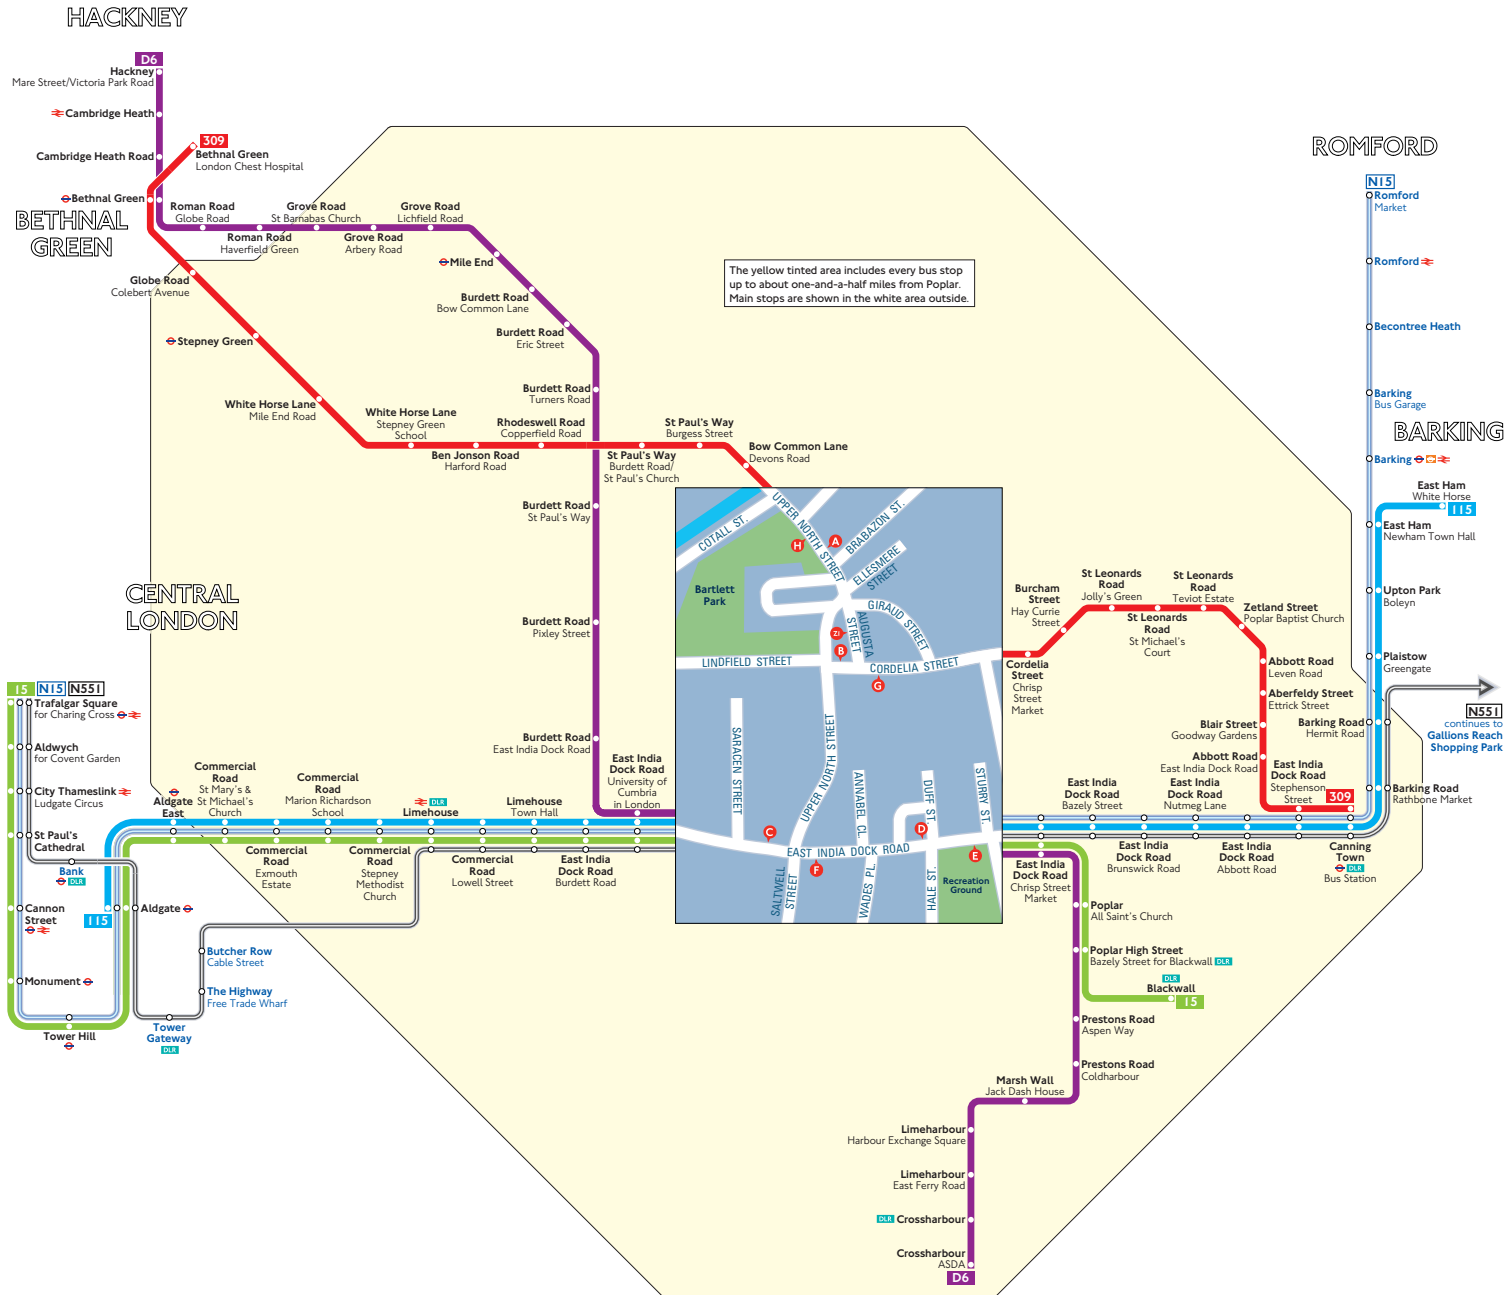

## Key

- 15 Day buses routes in black
- N15 Night buses in blue
- Connections with London Underground
- Connections with London Overground
- Connections with National Rail
- DLR Connections with Docklands Light Railway

Red discs show the bus stop you need for your chosen bus service. The disc **A** appears on the top of the bus stop in the street (see map of town centre in centre of diagram).

## Route finder

### Day buses

Bus route	Towards	Bus stops
15	Blackwall	C D
	Trafalgar Square	E F
115	Aldgate	E F
	East Ham	C D
309	Bethnal Green	G H
	Canning Town	A B
	Hackney	E F
D6	Crossharbour	C D
	Hackney	E F