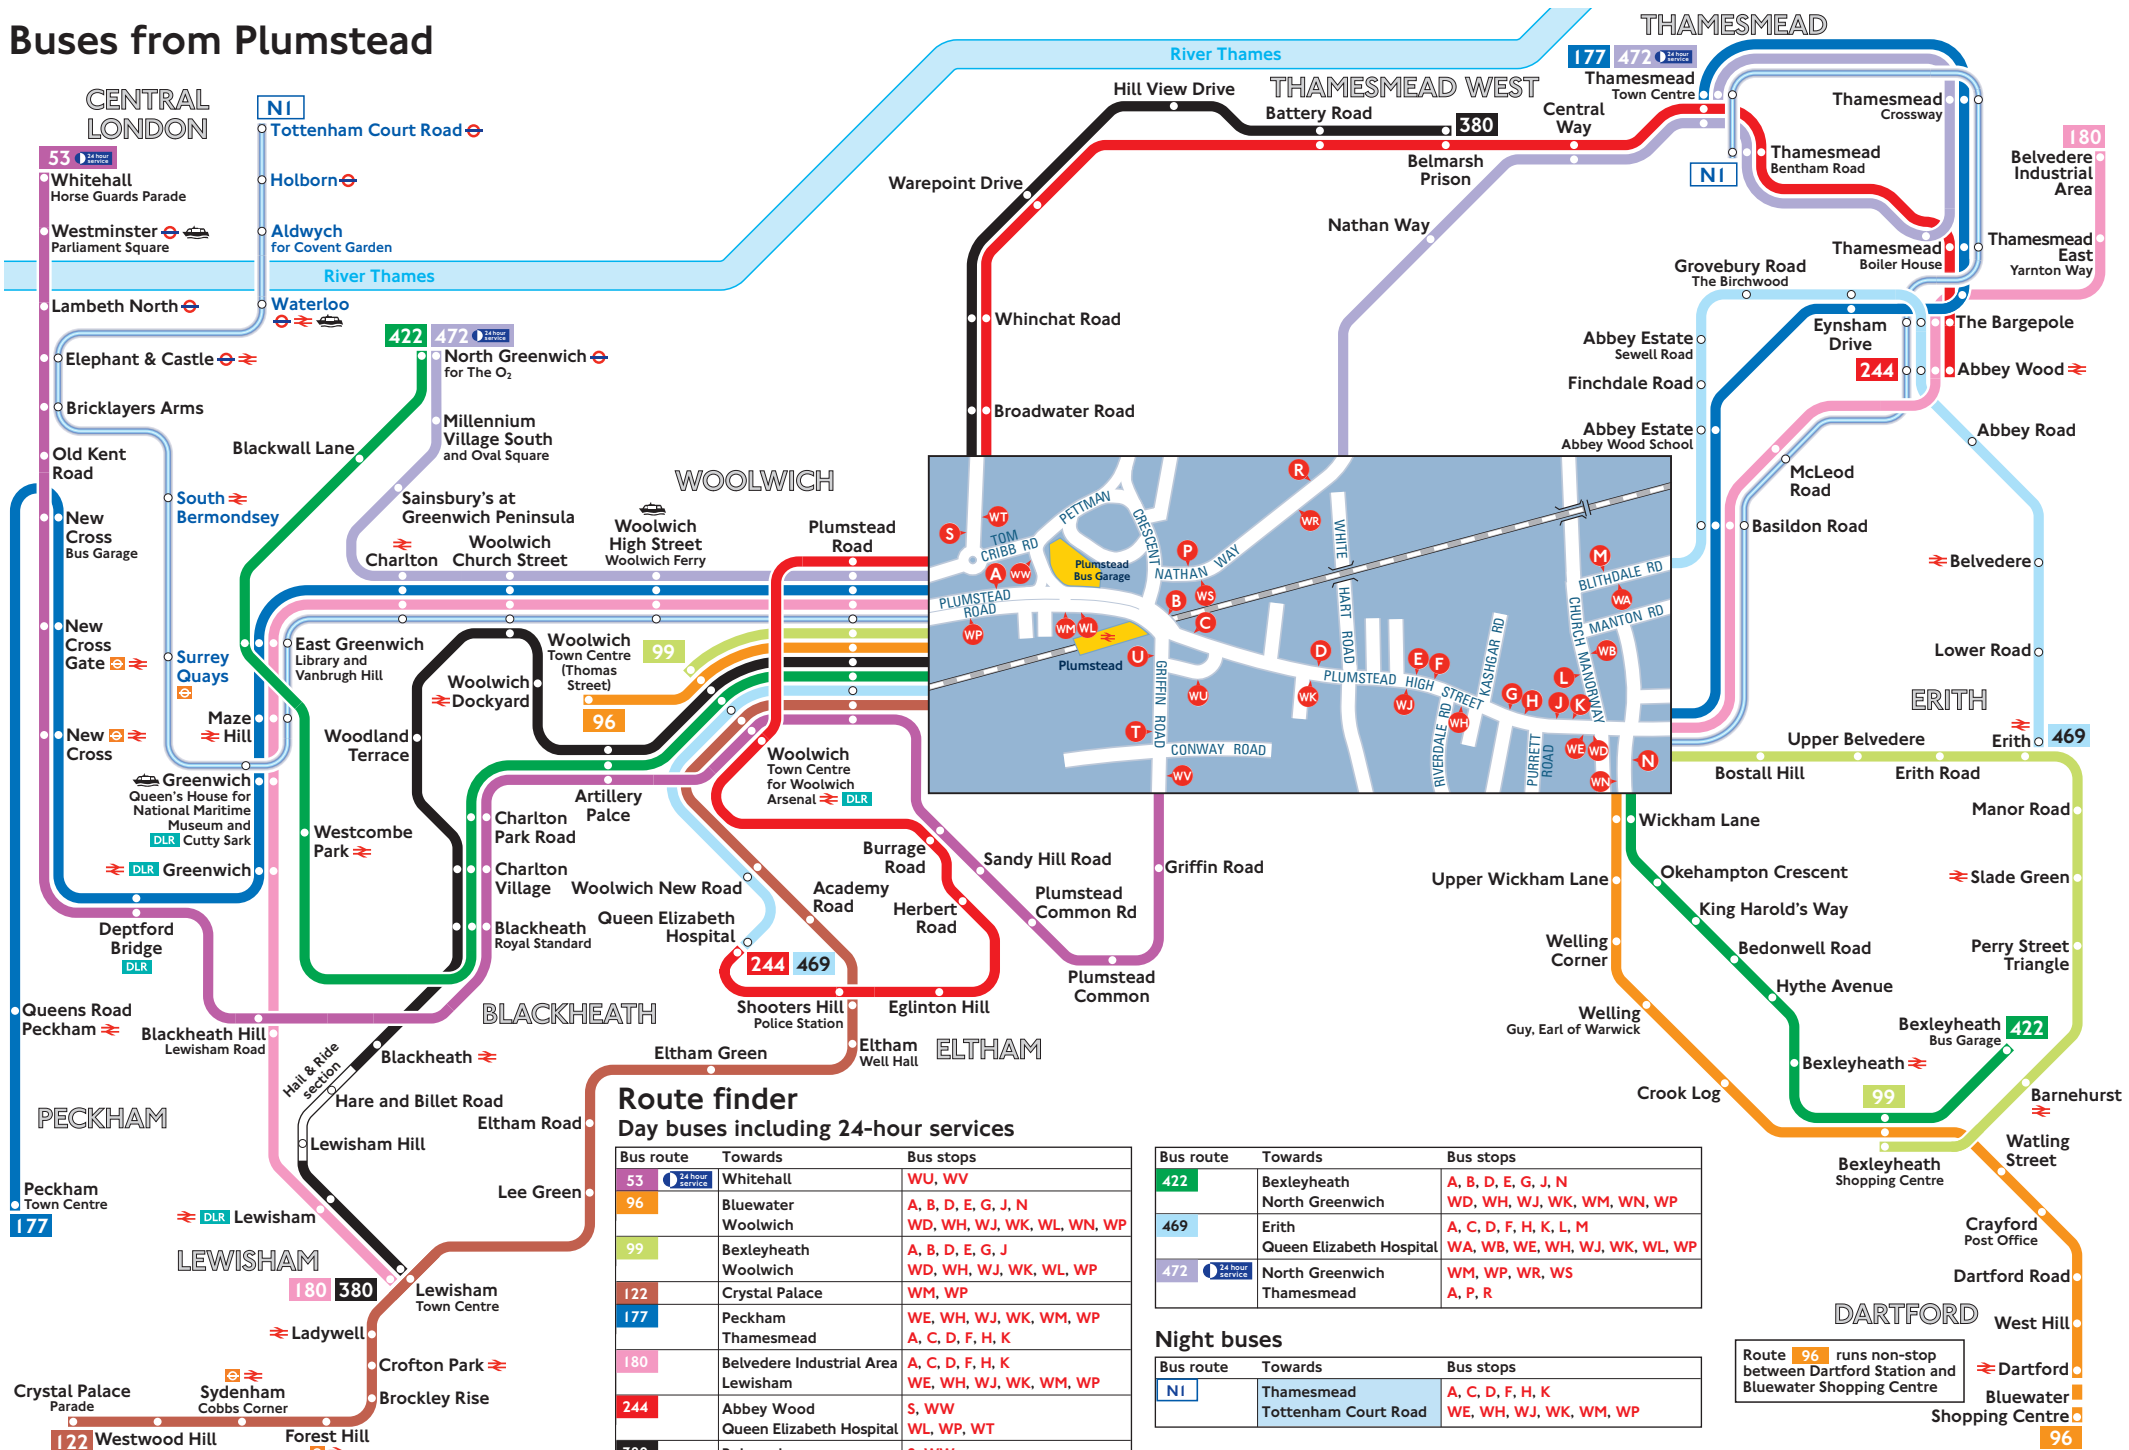

# Buses from Plumstead

## Route finder Day buses including 24-hour services

Bus route	Towards	Bus stops
53	Whitehall	WU, WV
96	Bluewater Woolwich	A, B, D, E, G, J, N WD, WH, WJ, WK, WL, WN, WP
99	Bexleyheath Woolwich	A, B, D, E, G, J WD, WH, WJ, WK, WL, WP
122	Crystal Palace	WM, WP
177	Peckham Thamesmead	WE, WH, WJ, WK, WM, WP A, C, D, F, H, K
180	Belvedere Industrial Area Lewisham	A, C, D, F, H, K WE, WH, WJ, WK, WM, WP
244	Abbey Wood Queen Elizabeth Hospital	S, WV WL, WP, WT
380	Belmarsh Lewisham	S, WV WL, WP, WT

Bus route	Towards	Bus stops
422	Bexleyheath North Greenwich	A, B, D, E, G, J, N WD, WH, WJ, WK, WM, WN, WP
469	Erith Queen Elizabeth Hospital	A, C, D, F, H, K, L, M WA, WB, WE, WH, WJ, WK, WL, WP
472	North Greenwich Thamesmead	WM, WP, WR, WS A, P, R

### Night buses

Bus route	Towards	Bus stops
NI	Thamesmead Tottenham Court Road	A, C, D, F, H, K WE, WH, WJ, WK, WM, WP

Route 96 runs non-stop between Dartford Station and Bluewater Shopping Centre