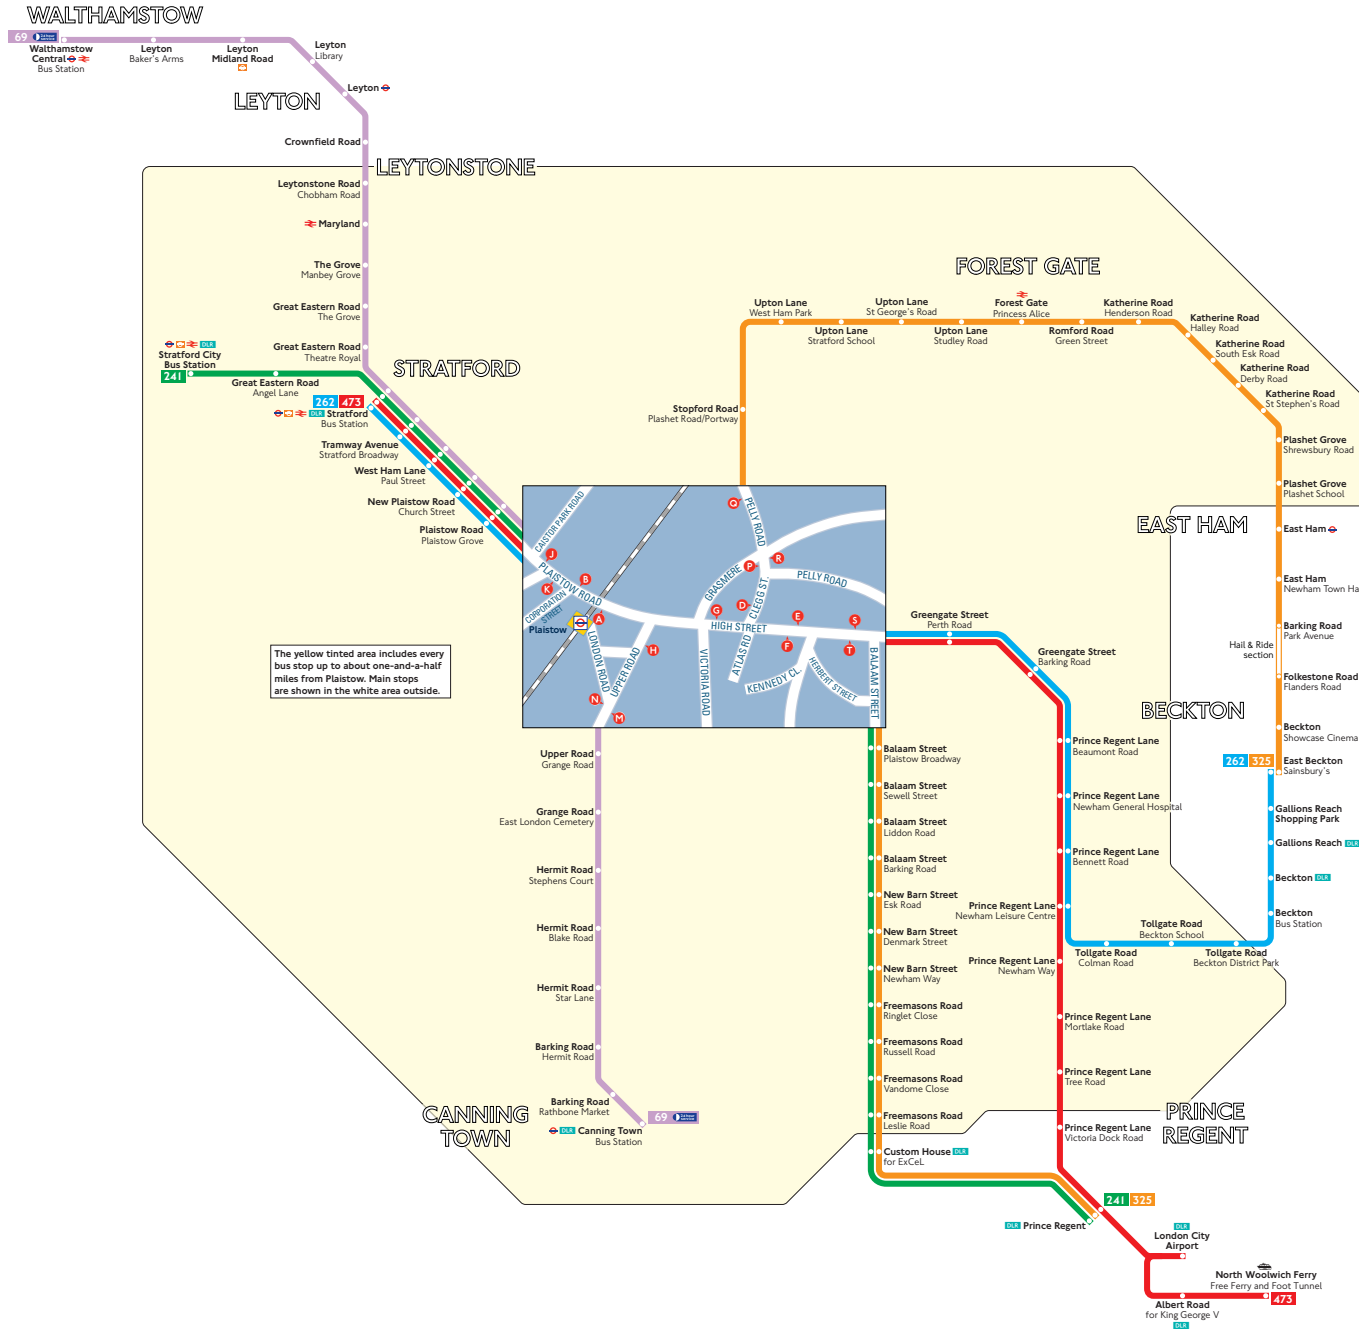

Buses from Plaistow Station

Key

- Connections with London Underground
- Connections with London Overground
- Connections with National Rail
- Connections with Docklands Light Railway
- Connections with river boats

A Red discs show the bus stop you need for your chosen bus service. The disc **A** appears on the top of the bus stop in the street (see map of town centre in centre of diagram).

Route finder

Day buses including 24-hour services

Bus route	Towards	Bus stops
69	Canning Town	B H J M
	Walthamstow	A K N
241	Stratford City Bus Station	A F K T
	Prince Regent	B E G J
262	East Beckton	B E G J S
	Stratford	A F K T
325	East Beckton	D P O T
	Prince Regent	E R
473	North Woolwich	B E G J S
	Stratford	A F K T