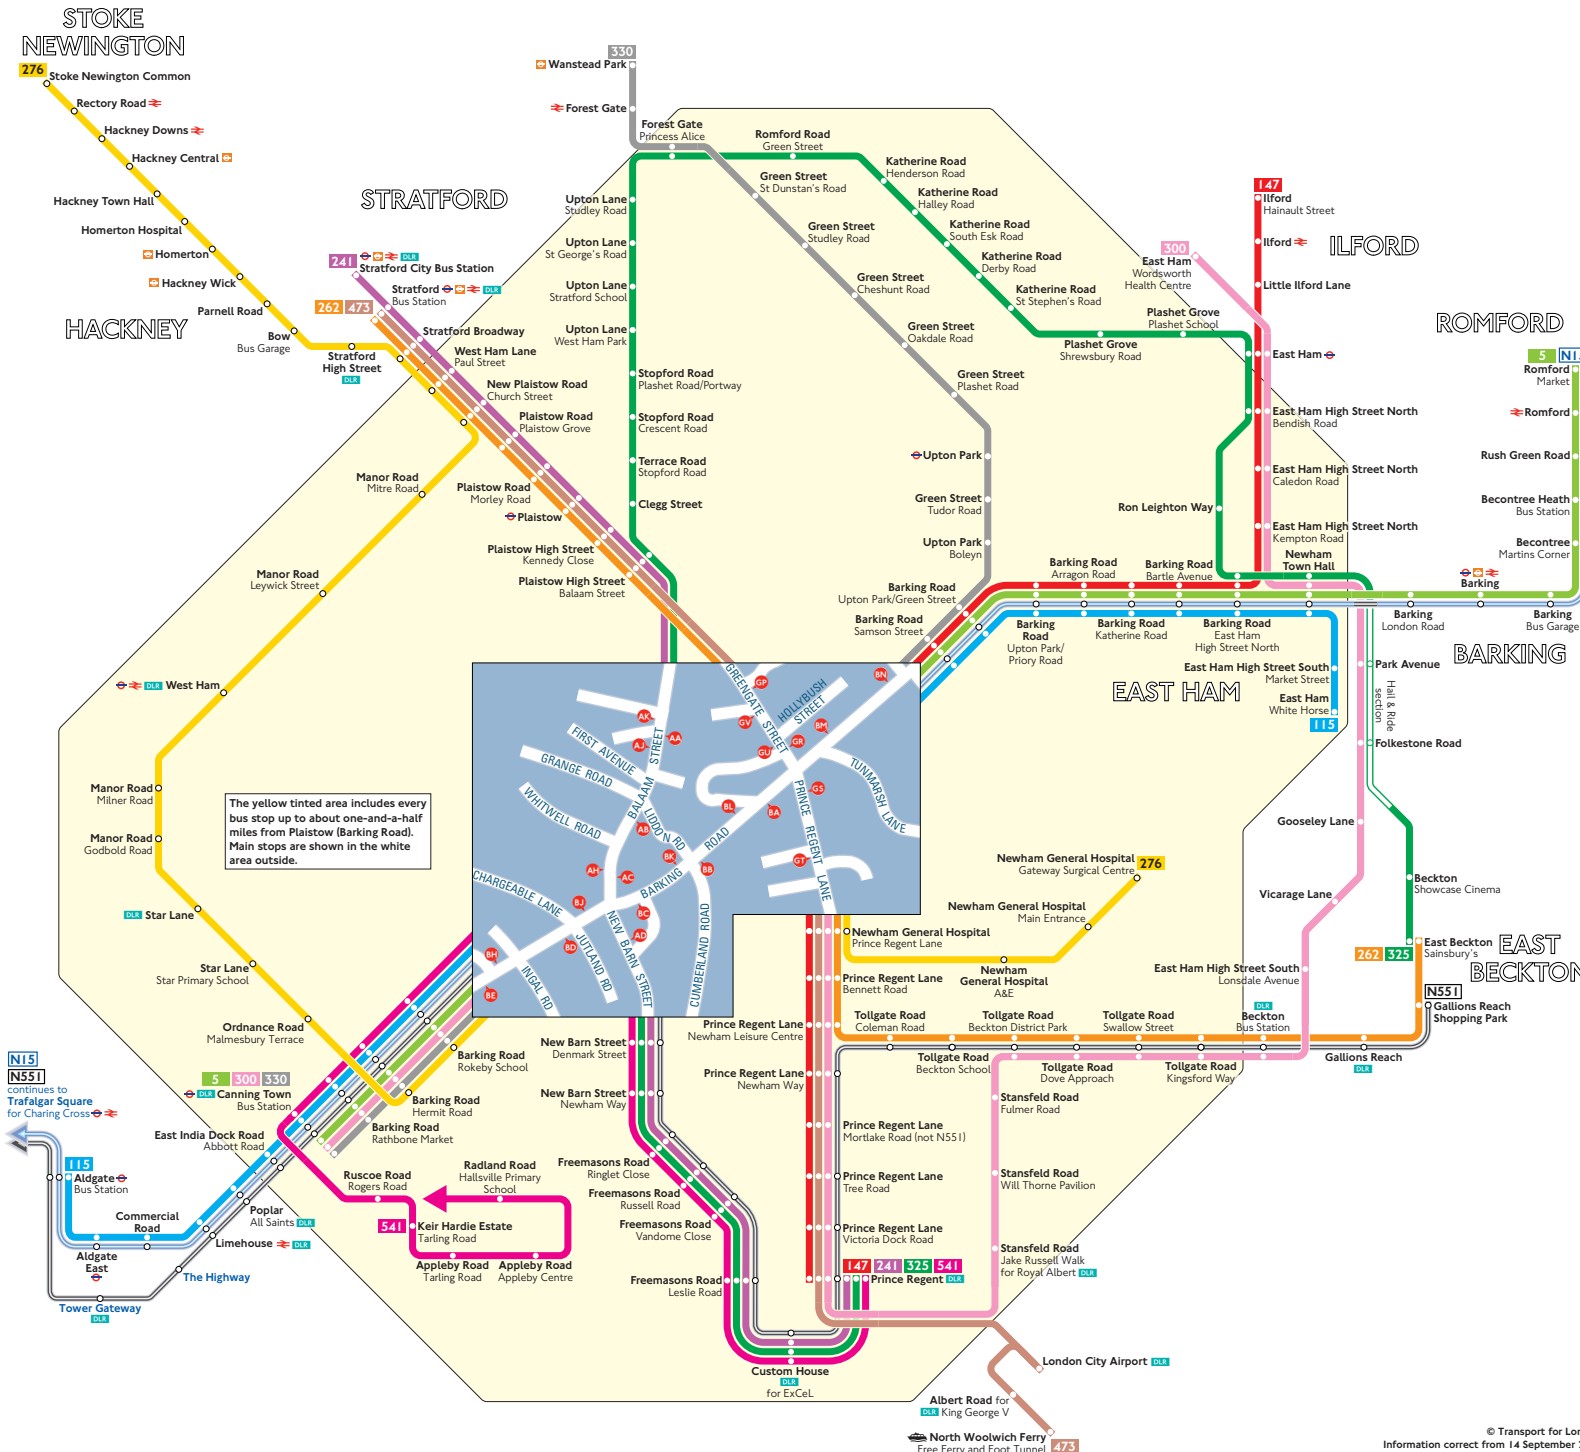

Buses from Plaistow (Barking Road)

Key

- 5 Day buses in black
- N15 Night buses in blue
- Connections with London Underground
- Connections with London Overground
- Connections with National Rail
- DLR Connections with Docklands Light Railway
- Connections with river boats

Red discs show the bus stop you need for your chosen bus service. The disc appears on the top of the bus stop in the street (see map of town centre in centre of diagram).

Route finder

Day buses

Bus route	Towards	Bus stops
5	Canning Town	BA BB BC BD BE
	Romford	BB BJ BK BL BN
115	Aldgate	BA BB BC BD BE
	East Ham	BB BJ BK BL BN
147	Ilford	BB BJ BK BL BN
	Prince Regent	GS
241	Prince Regent	AA AB AC AD
	Stratford City Bus Station	AP AU AV
262	East Beckton	AB AC AS
	Stratford	GT GU GV
276	Newham General Hospital	BB BJ BK BL BS
	Stoke Newington Common	BA BB BC BD BE BT
300	Canning Town	BA BB BC BD BE BT
	East Ham	BB BJ BK BL BN
325	East Beckton	AB AC AK
	Prince Regent	AA AB AC AD
330	Canning Town	BA BB BC BD BE
	Wanstead Park	BB BJ BK BL BN
473	North Woolwich	GT GU GS
	Stratford	GT GU GV
541	Keir Hardie Estate	BB BE
	Prince Regent	AB BH BI

Night buses

Bus route	Towards	Bus stops
N15	Romford	BB BJ BK BL BN
	Trafalgar Square	BA BB BC BD BE
N551	Gallions Reach	AB BH BI
	Trafalgar Square	BB BE