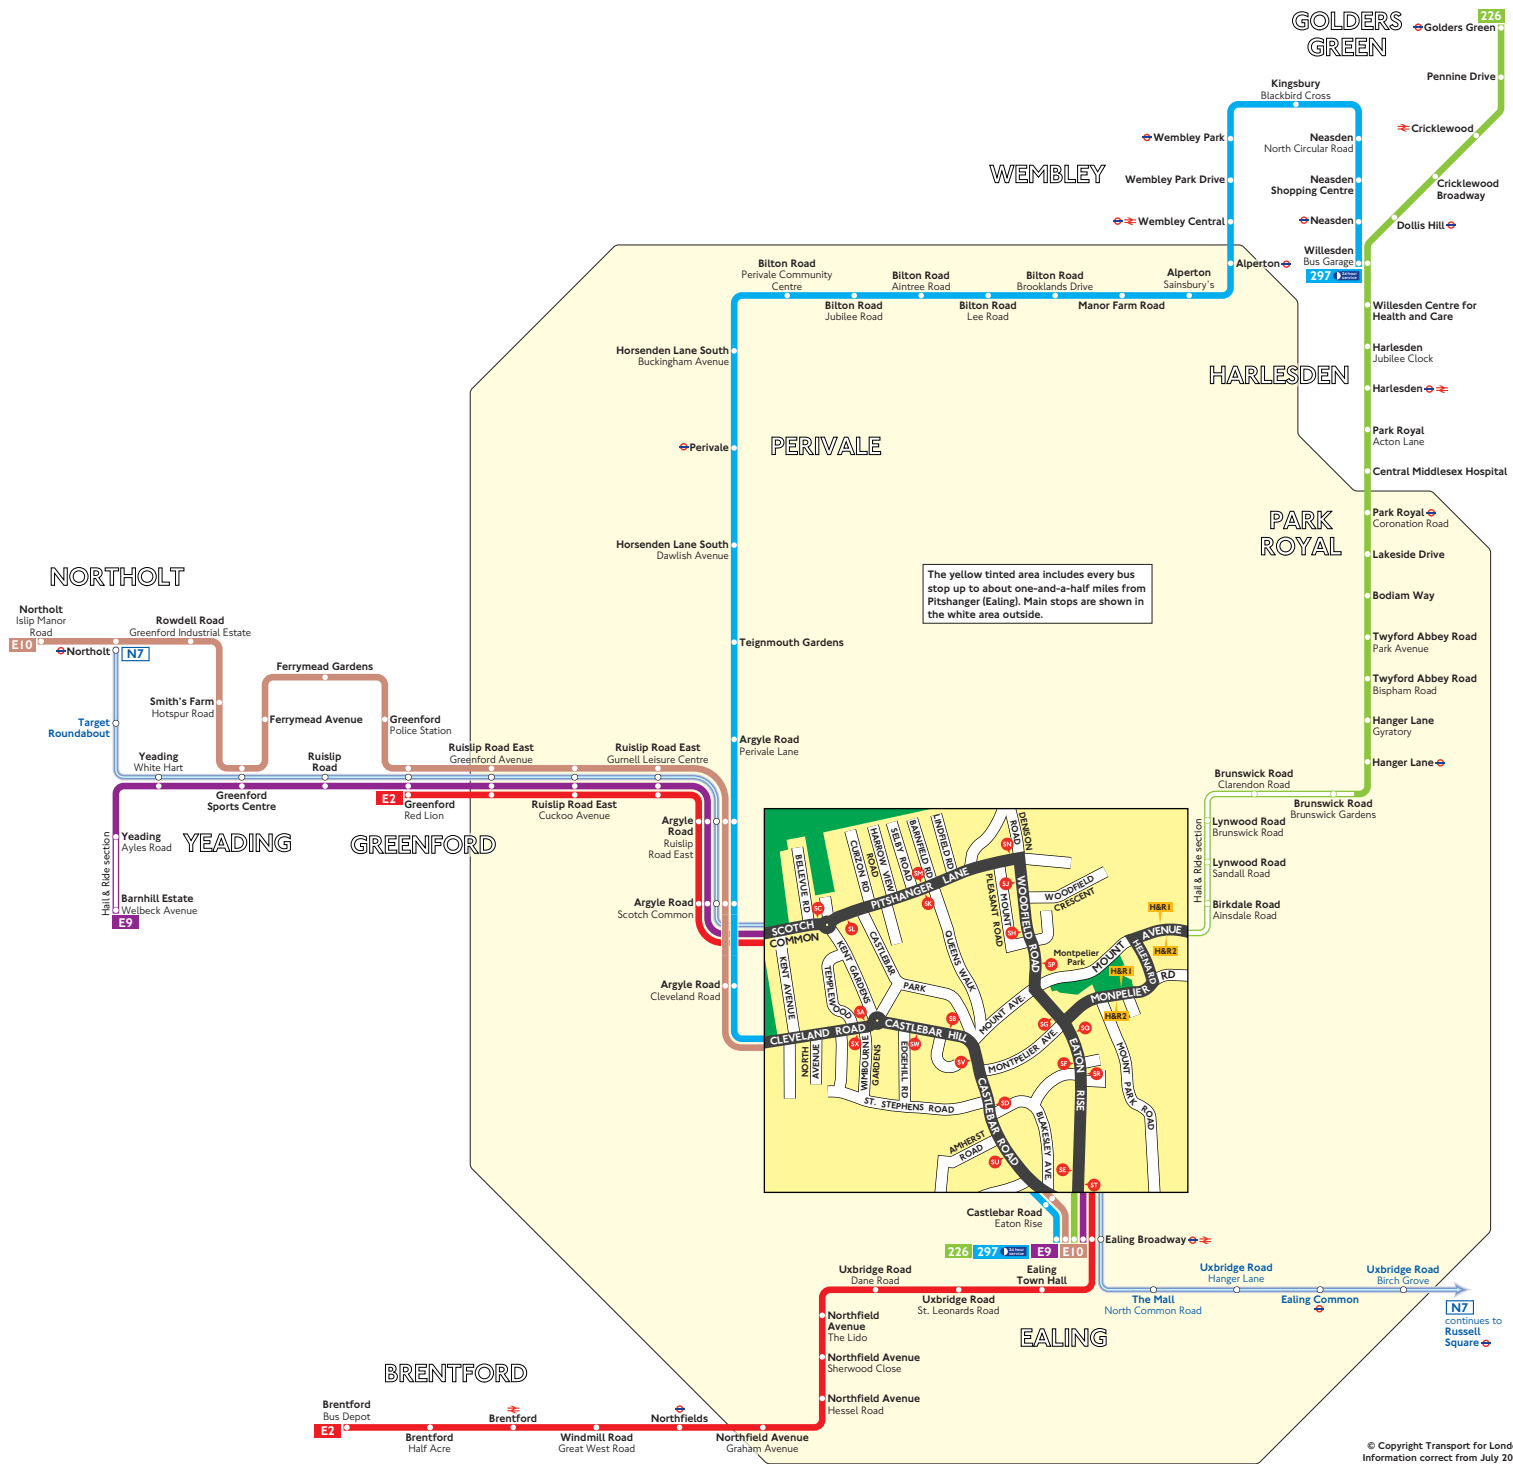

Buses from Pitshanger (Ealing)

Key

- 226 Day buses in black
- N7 Night buses in blue
- Connections with Underground
- Connections with National Rail

Route 226 operates as Hail & Ride on the sections of roads marked **H&R1** and **H&R2** on the map. Buses stop at any safe point along the road. There are no bus stops at these locations, but please indicate clearly to the driver when you wish to board or alight.

Red discs show the bus stop you need for your chosen bus service. The disc **A** appears on the top of the bus stop in the street (see map of town centre in centre of diagram).

Route finder

Day buses including 24-hour routes

Bus route	Towards	Bus stops
226	Ealing Broadway	H&R2, 50, 52, 51
	Golders Green	H&R1, 55, 57
297	Ealing Broadway	5A, 5B, 5D
	Willesden	5U, 5V, 5W, 5X
E2	Brentford	5C, 5M, 5N, 5P, 5Q, 5R, 5T
	Greenford	5E, 5F, 5G, 5H, 5J, 5K, 5L
E9	Barnhill Estate	56, 57, 58, 59, 60, 61, 62, 63, 64
	Ealing Broadway	5C, 5M, 5N, 5P, 5Q, 5R, 5T
E10	Ealing Broadway	5A, 5B, 5D
	Northolt	5U, 5V, 5W, 5X

Night buses

Bus route	Towards	Bus stops
N7	Northolt	5E, 5F, 5G, 5H, 5J, 5K, 5L
	Russell Square	5C, 5M, 5N, 5P, 5Q, 5R, 5T