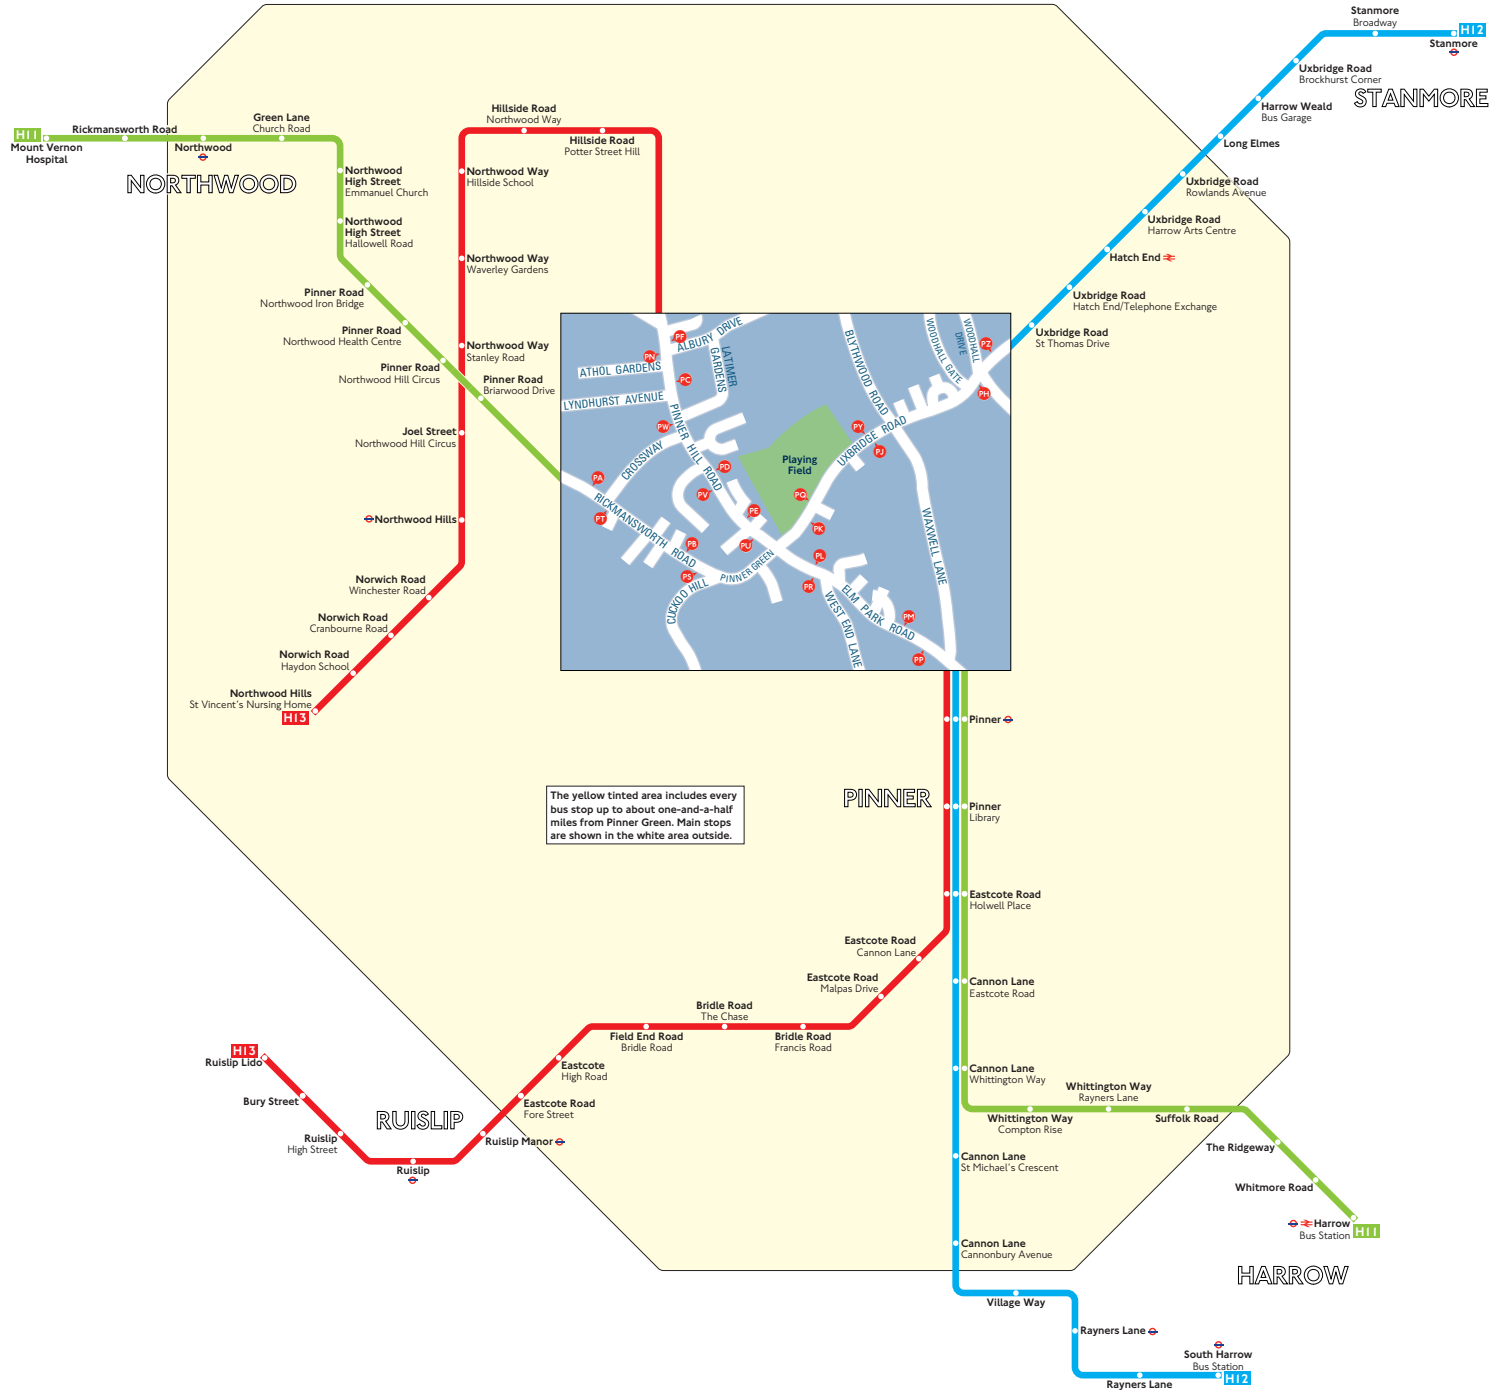

Buses from Pinner Green

Key

- Connections with London Underground
- Connections with National Rail

A

Red discs show the bus stop you need for your chosen bus service. The disc **A** appears on the top of the bus stop in the street (see map of town centre in centre of diagram).

Route finder

Day buses

Bus route	Towards	Bus stops
H11	Harrow	PA PB PL PH
	Mount Vernon Hospital	PP PR PS PT
H12	South Harrow	PH PJ PK PL PM
	Stanmore	PP PQ PR PY PZ
H13	Northwood Hills	PN PP PR PU PV PW
	Ruislip Lido	PC PD PE PF PL PH