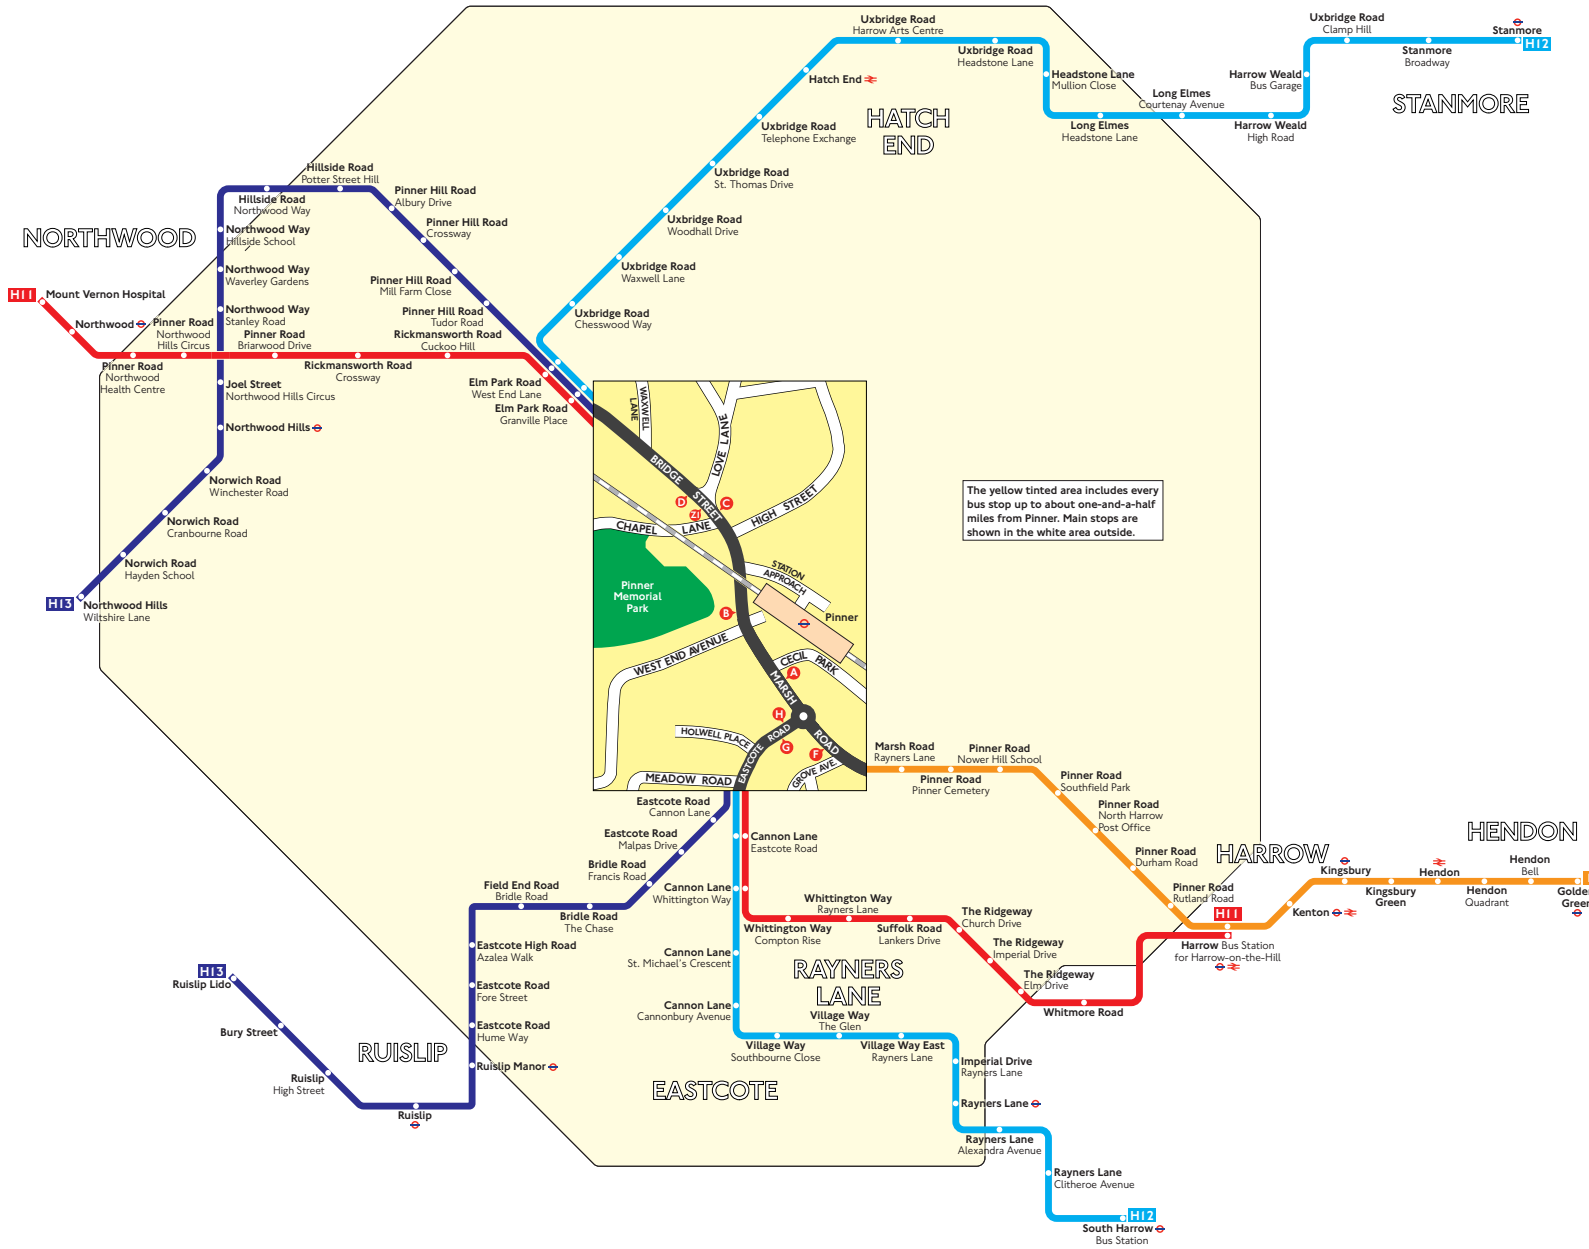

Buses from Pinner

Key

- Connections with Underground
- Connections with National Rail

Red discs show the bus stop you need for your chosen bus service. The disc **A** appears on the top of the bus stop in the street (see map of town centre in centre of diagram).

Route finder

Day buses

Bus route	Towards	Bus stops
183	Golders Green	A C
H11	Harrow	A C G
	Mount Vernon Hospital	B D H
H12	South Harrow	A C G
	Stanmore	B D H
H13	Northwood Hills	B D H
	Ruislip Lido	A C G