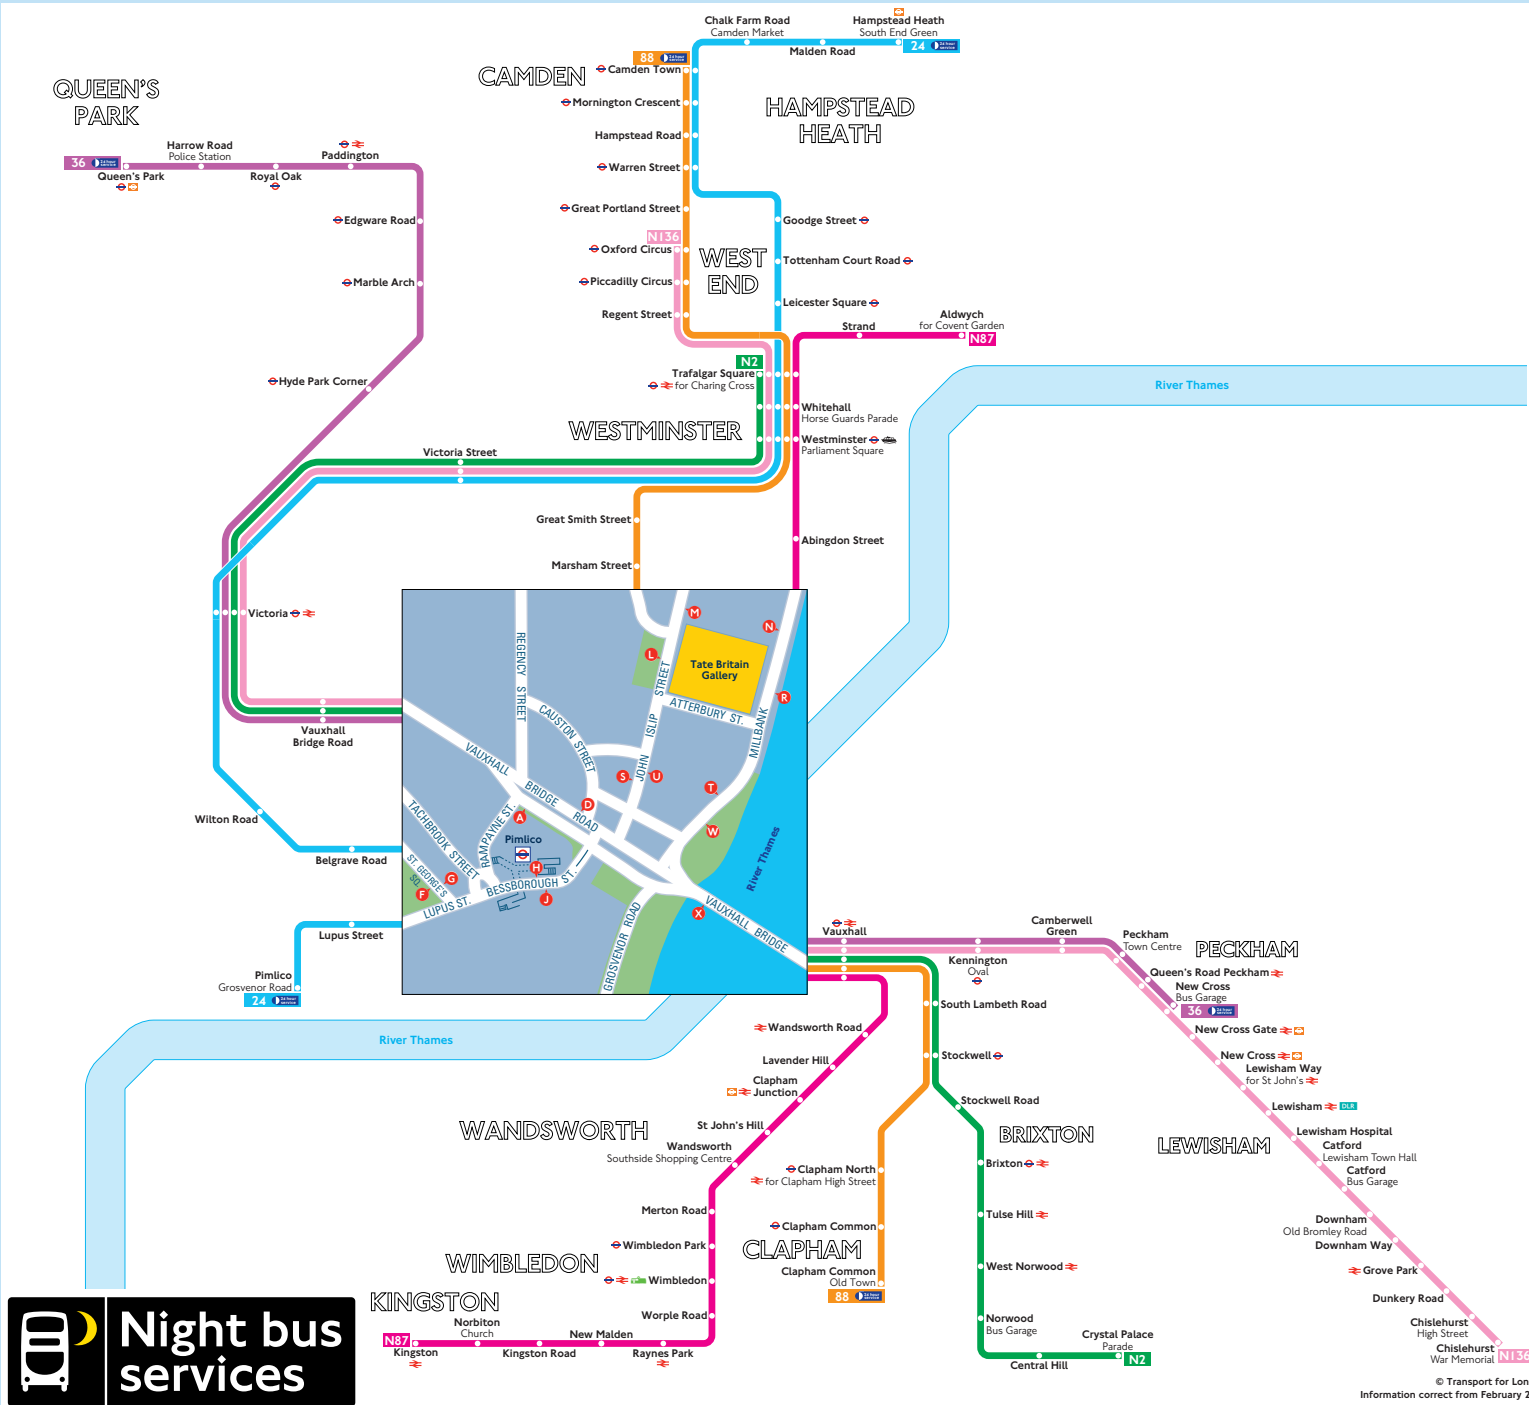

# Night buses from Pimlico Station and Tate Britain

### Key

- Connections with London Underground
- Connections with London Overground
- Connections with National Rail
- Connections with Docklands Light Railway
- Connections with river boats
- Connections with Tramlink

Red discs show the bus stop you need for your chosen bus service. The disc appears on the top of the bus stop in the street (see map of town centre in centre of diagram).

## Route finder