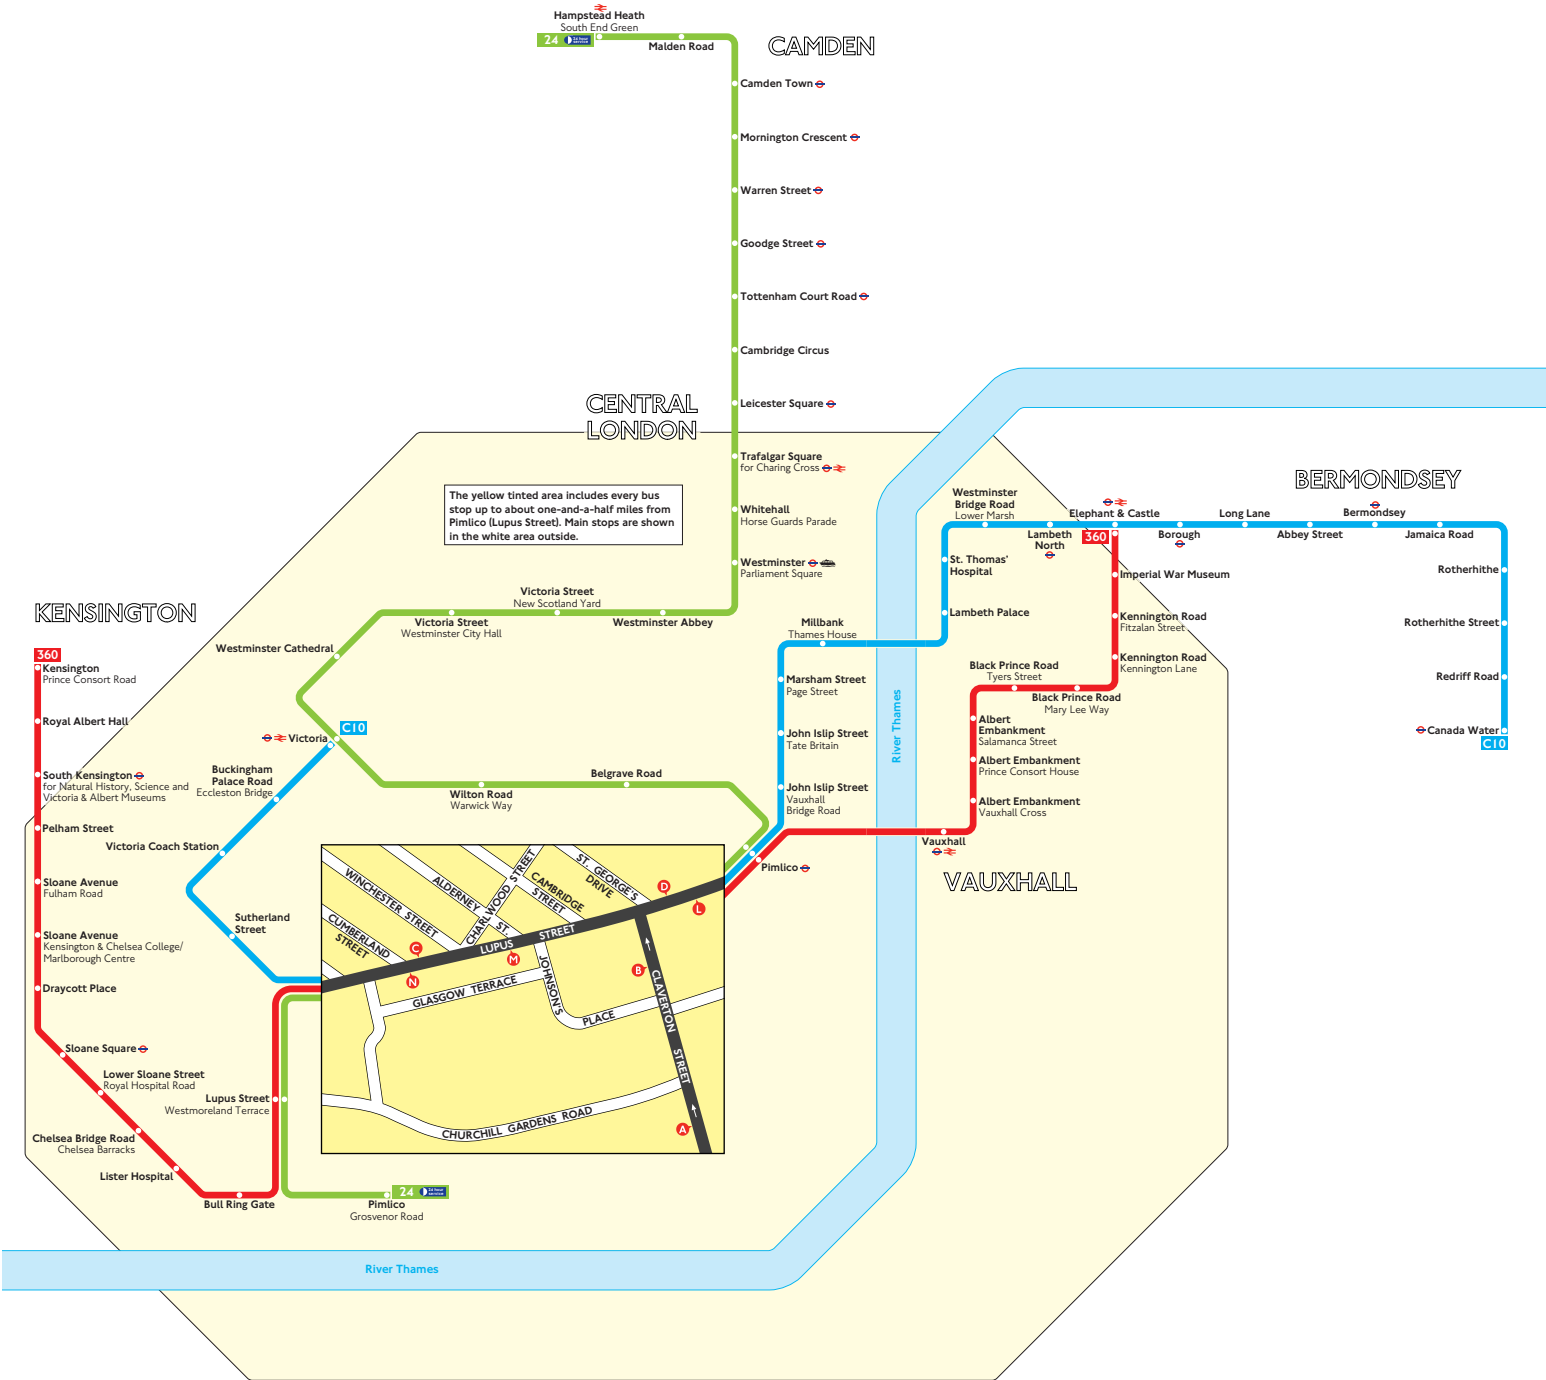

# Buses from Pimlico (Lupus Street)

### Key

- Connections with Underground
- Connections with National Rail
- Connections with river boats

Red discs show the bus stop you need for your chosen bus service. The disc appears on the top of the bus stop in the street (see map of town centre in centre of diagram).

### Route finder

#### Day buses including 24-hour routes

Bus route	Towards	Bus stops
<b>24</b>	Hampstead Heath	<b>A B</b>
	Pimlico Grosvenor Road	<b>L M N</b>
<b>360</b>	Elephant & Castle	<b>C D</b>
	Kensington	<b>L M N</b>
<b>C10</b>	Canada Water	<b>C D</b>
	Victoria	<b>L M N</b>