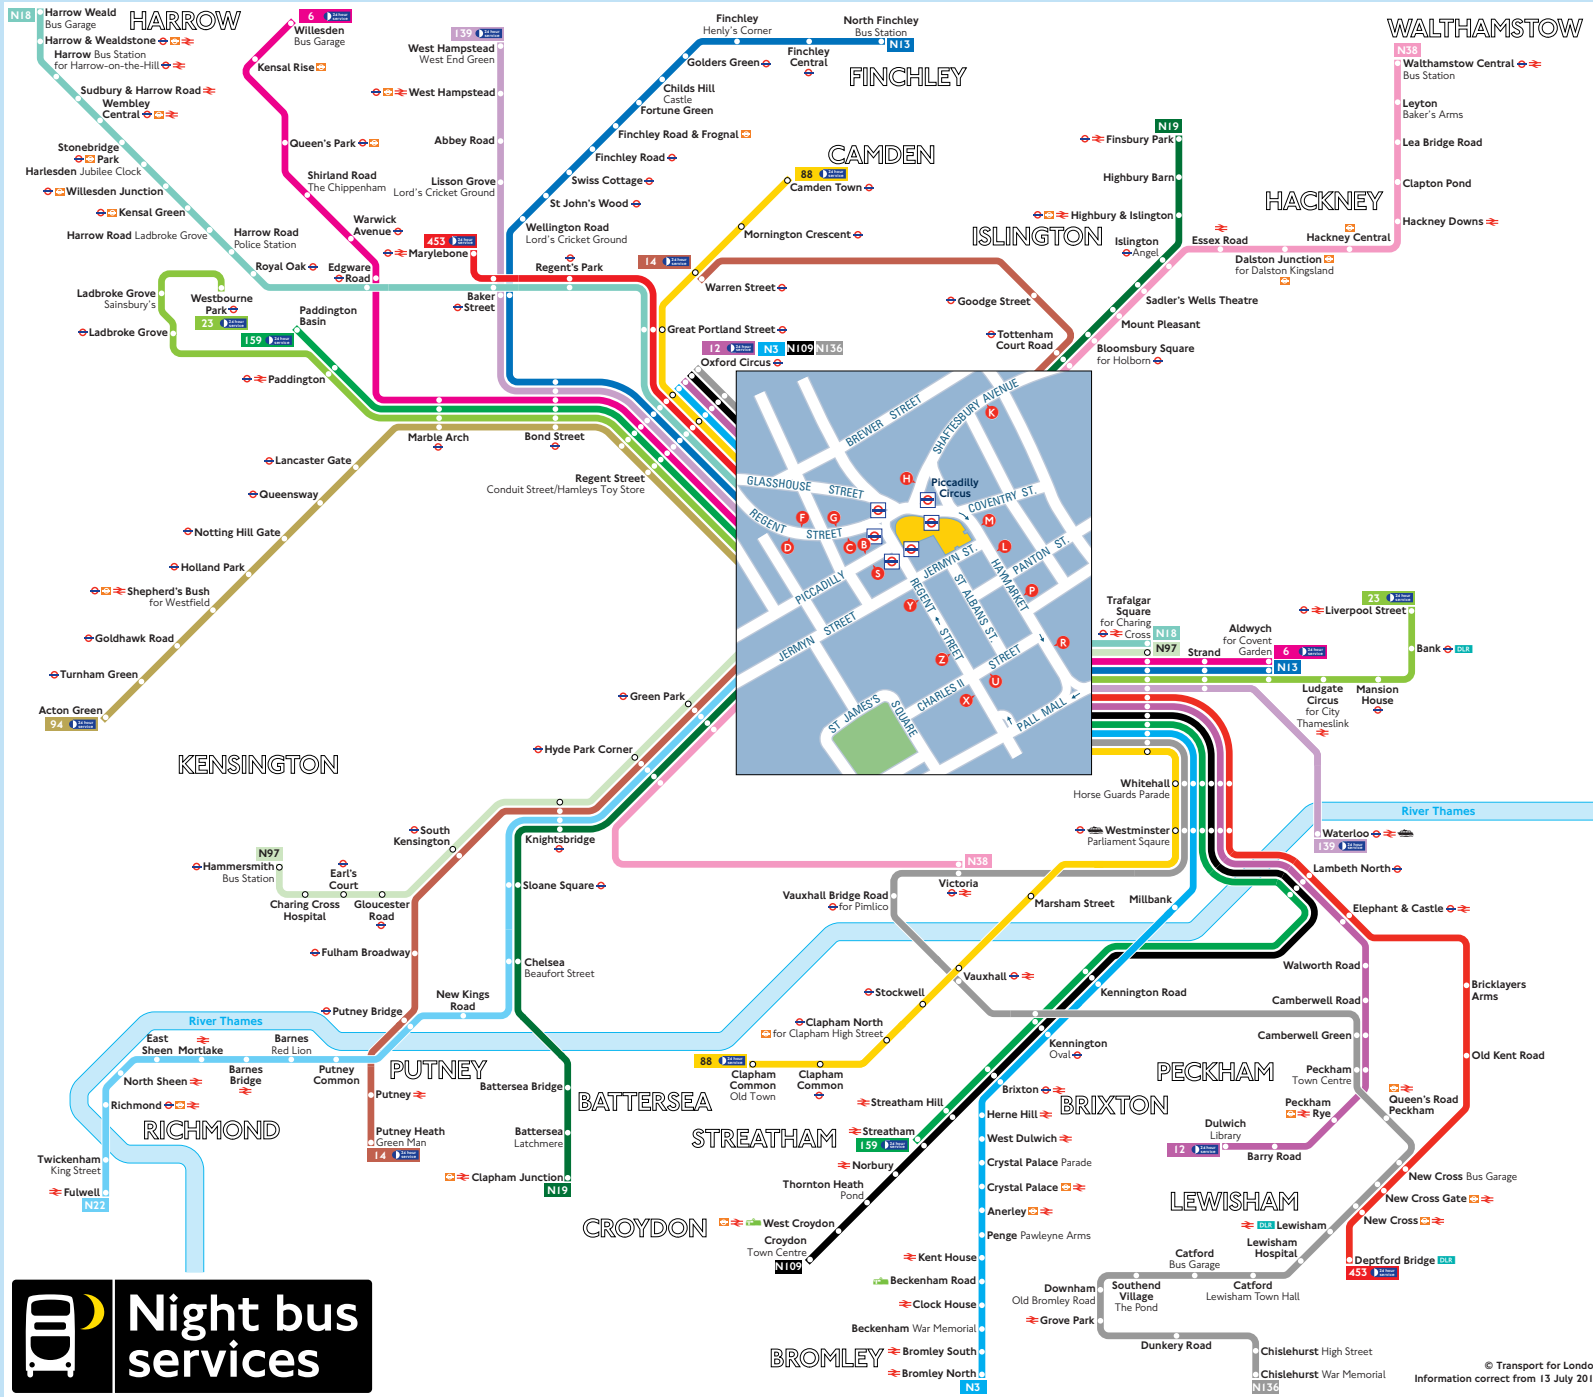

Night buses from Piccadilly Circus

Key

- Connections with London Underground
 - Connections with London Overground
 - Connections with National Rail
 - Connections with Docklands Light Railway
 - Connections with river boats
 - Connections with Tramlink
- Red discs show the bus stop you need for your chosen bus service. The disc **A** appears on the top of the bus stop in the street (see map of town centre in centre of diagram).

Route finder

Night buses including 24-hour services

Bus route	Towards	Bus stops
6	Aldwych Willesden	G R D Z
12	Dutwich Oxford Circus	F P C Y
14	Putney Heath Warren Street	K S B H
23	Liverpool Street Westbourne Park	C R D Z
88	Camden Town Clapham Common	D Y F P
94	Acton Green	D L Y
139	Waterloo West Hampstead	G R C Z
159	Paddington Basin Streatham	D Z F P
453	Deptford Bridge Marylebone	F P D Y
N3	Bromley North Oxford Circus	F P C Y
N13	Aldwych North Finchley	G R C Z
N18	Harrow Weald Trafalgar Square	D Z G P
N19	Clapham Junction Finsbury Park	K S B H
N22	Fulwell	S
N38	Victoria Walthamstow	K S B H
N97	Hammersmith Trafalgar Square	S Z B P
N109	Croydon Oxford Circus	F P D Z
N136	Chislehurst Oxford Circus	F P D Z

Day buses

For day bus information, please see separate poster.