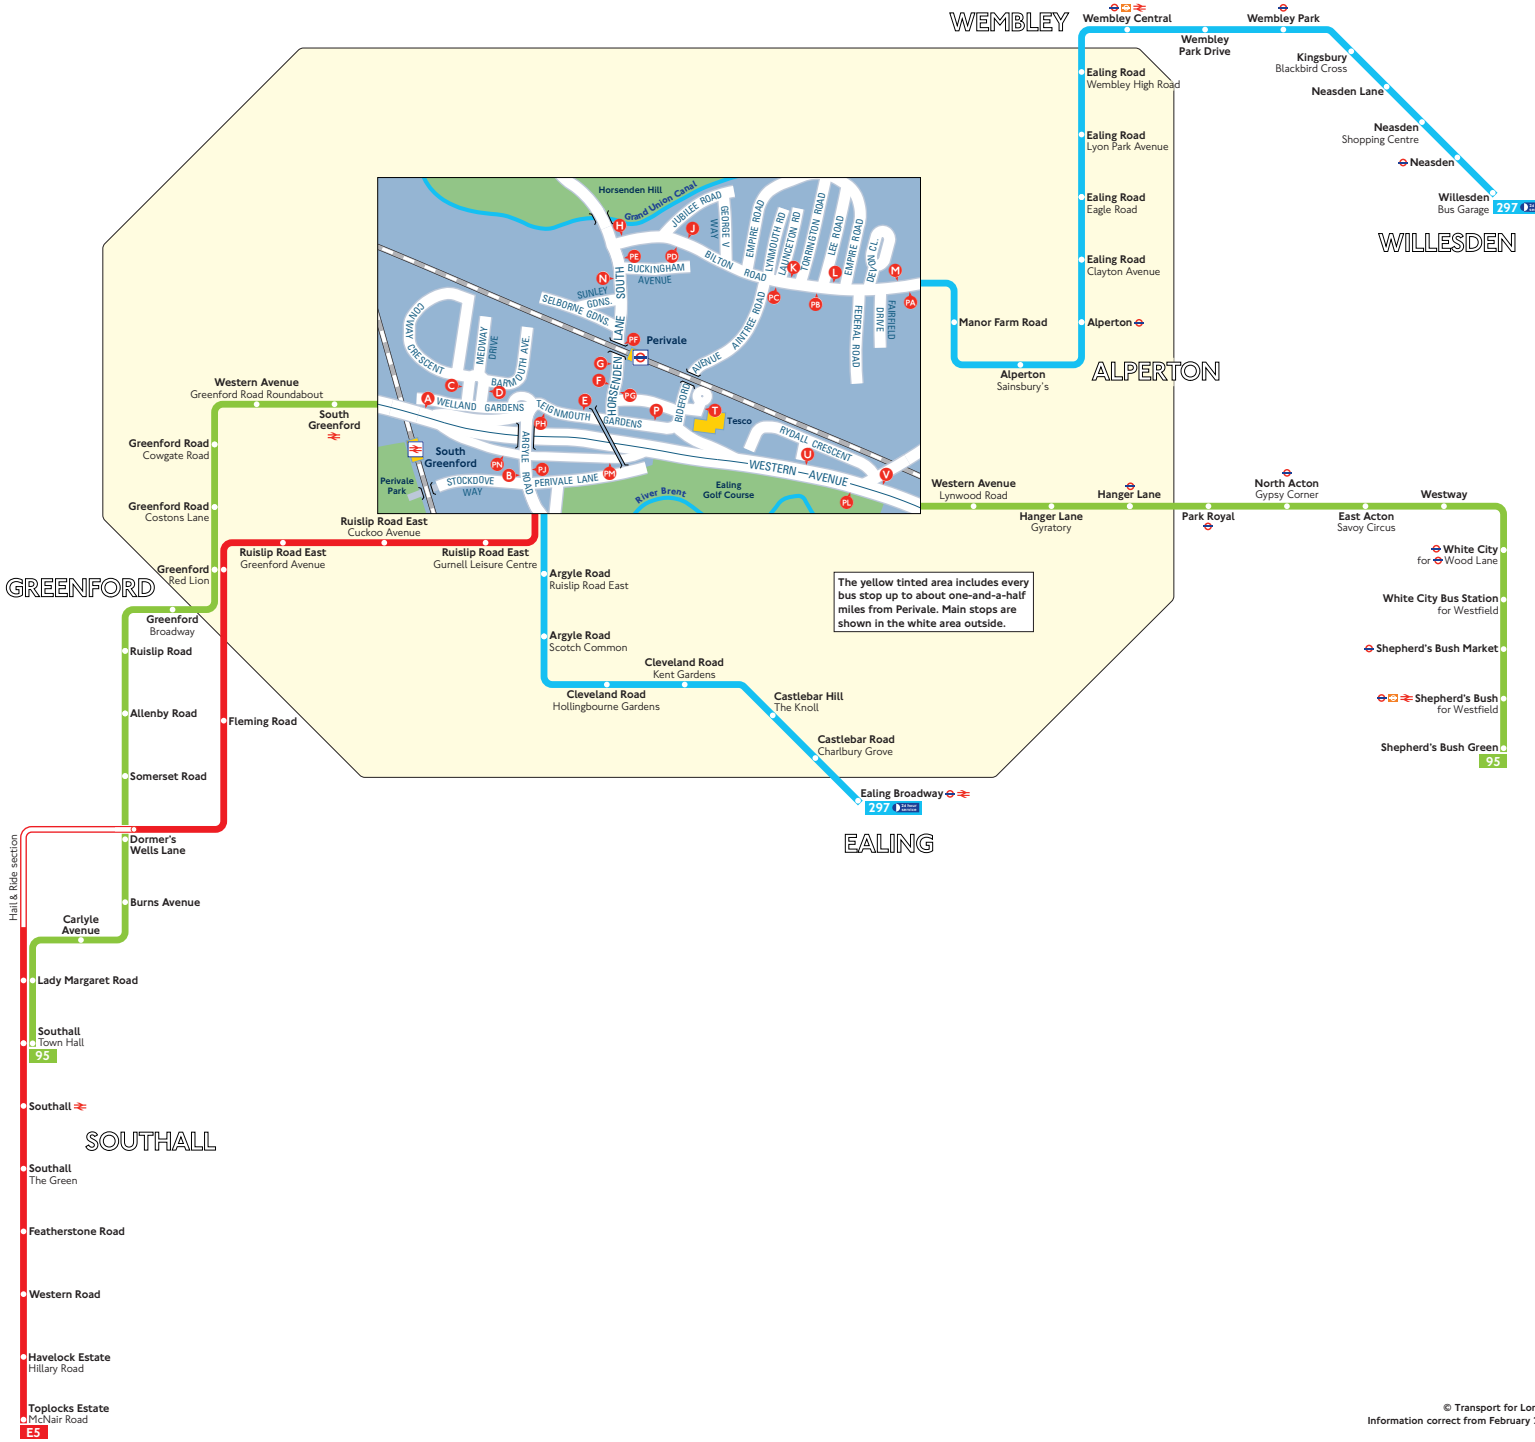

# Buses from Perivale

## Key

- Connections with London Underground
- Connections with London Overground
- Connections with National Rail

**A** Red discs show the bus stop you need for your chosen bus service. The disc **A** appears on the top of the bus stop in the street (see map of town centre in centre of diagram).

## Route finder

### Day buses including 24-hour services

Bus route	Towards	Bus stops
<b>95</b>	Shepherd's Bush Green	<b>A B P U V</b>
	Southall	<b>P Q R S</b>
<b>297</b>	Ealing Broadway	<b>2A 2B 2C 2D 2E 2F 2G 2H 2I</b>
	Willesden	<b>B C E F G H J K L M N</b>
<b>E5</b>	Toplocks Estate	<b>D 2B 2I</b>