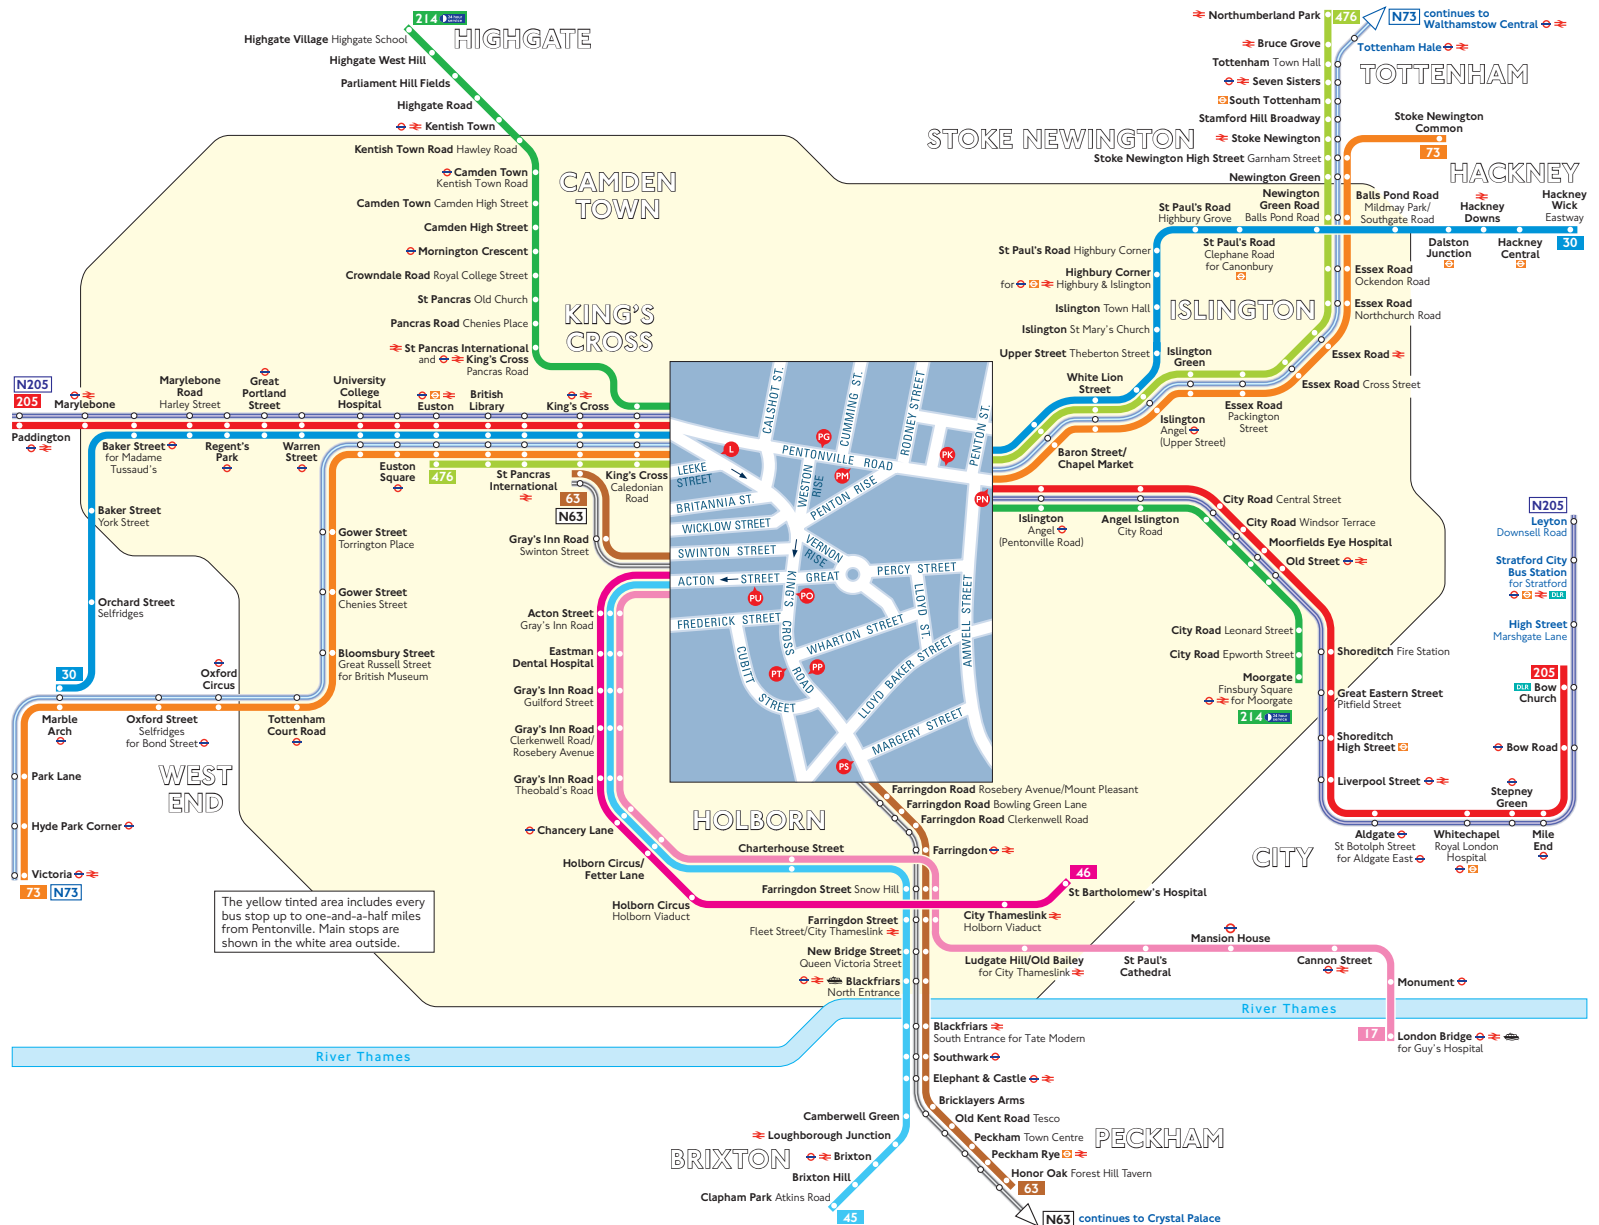

Buses from Pentonville

Key

- 17 Day buses in black
- N63 Night buses in blue
- Connections with London Underground
- Connections with London Overground
- Connections with National Rail
- Connections with Docklands Light Railway
- Connections with river boats

Red discs show the bus stop you need for your chosen bus service. The disc **A** appears on the top of the bus stop in the street (see map of town centre in centre of diagram).

Route finder

Day buses including 24-hour services

Bus route	Towards	Bus stops
17	London Bridge	L
30	Hackney Wick	PG PK
	Marble Arch	PH PN
45	Clapham Park	L
46	St Bartholomew's Hospital	L
63	Honor Oak	L PG PK
	King's Cross	PS PT PU
73	Stoke Newington	PG PK
	Victoria	PH PN
205	Bow Church	PG PK
	Paddington	PH PN
214	Highgate Village	PH PN
	Moorgate	PG PK
476	Euston	PH PN
	Northumberland Park	PG PK

For route 17 towards Archway and route 46 towards Lancaster Gate, please go to Gray's Inn Road or King's Cross Station.

Night buses

Bus route	Towards	Bus stops
N63	Crystal Palace	L PG PK
	King's Cross	PS PT PU
N73	Victoria	PH PN
	Walthamstow Central	PG PK
N205	Leyton	PG PK
	Paddington	PH PN