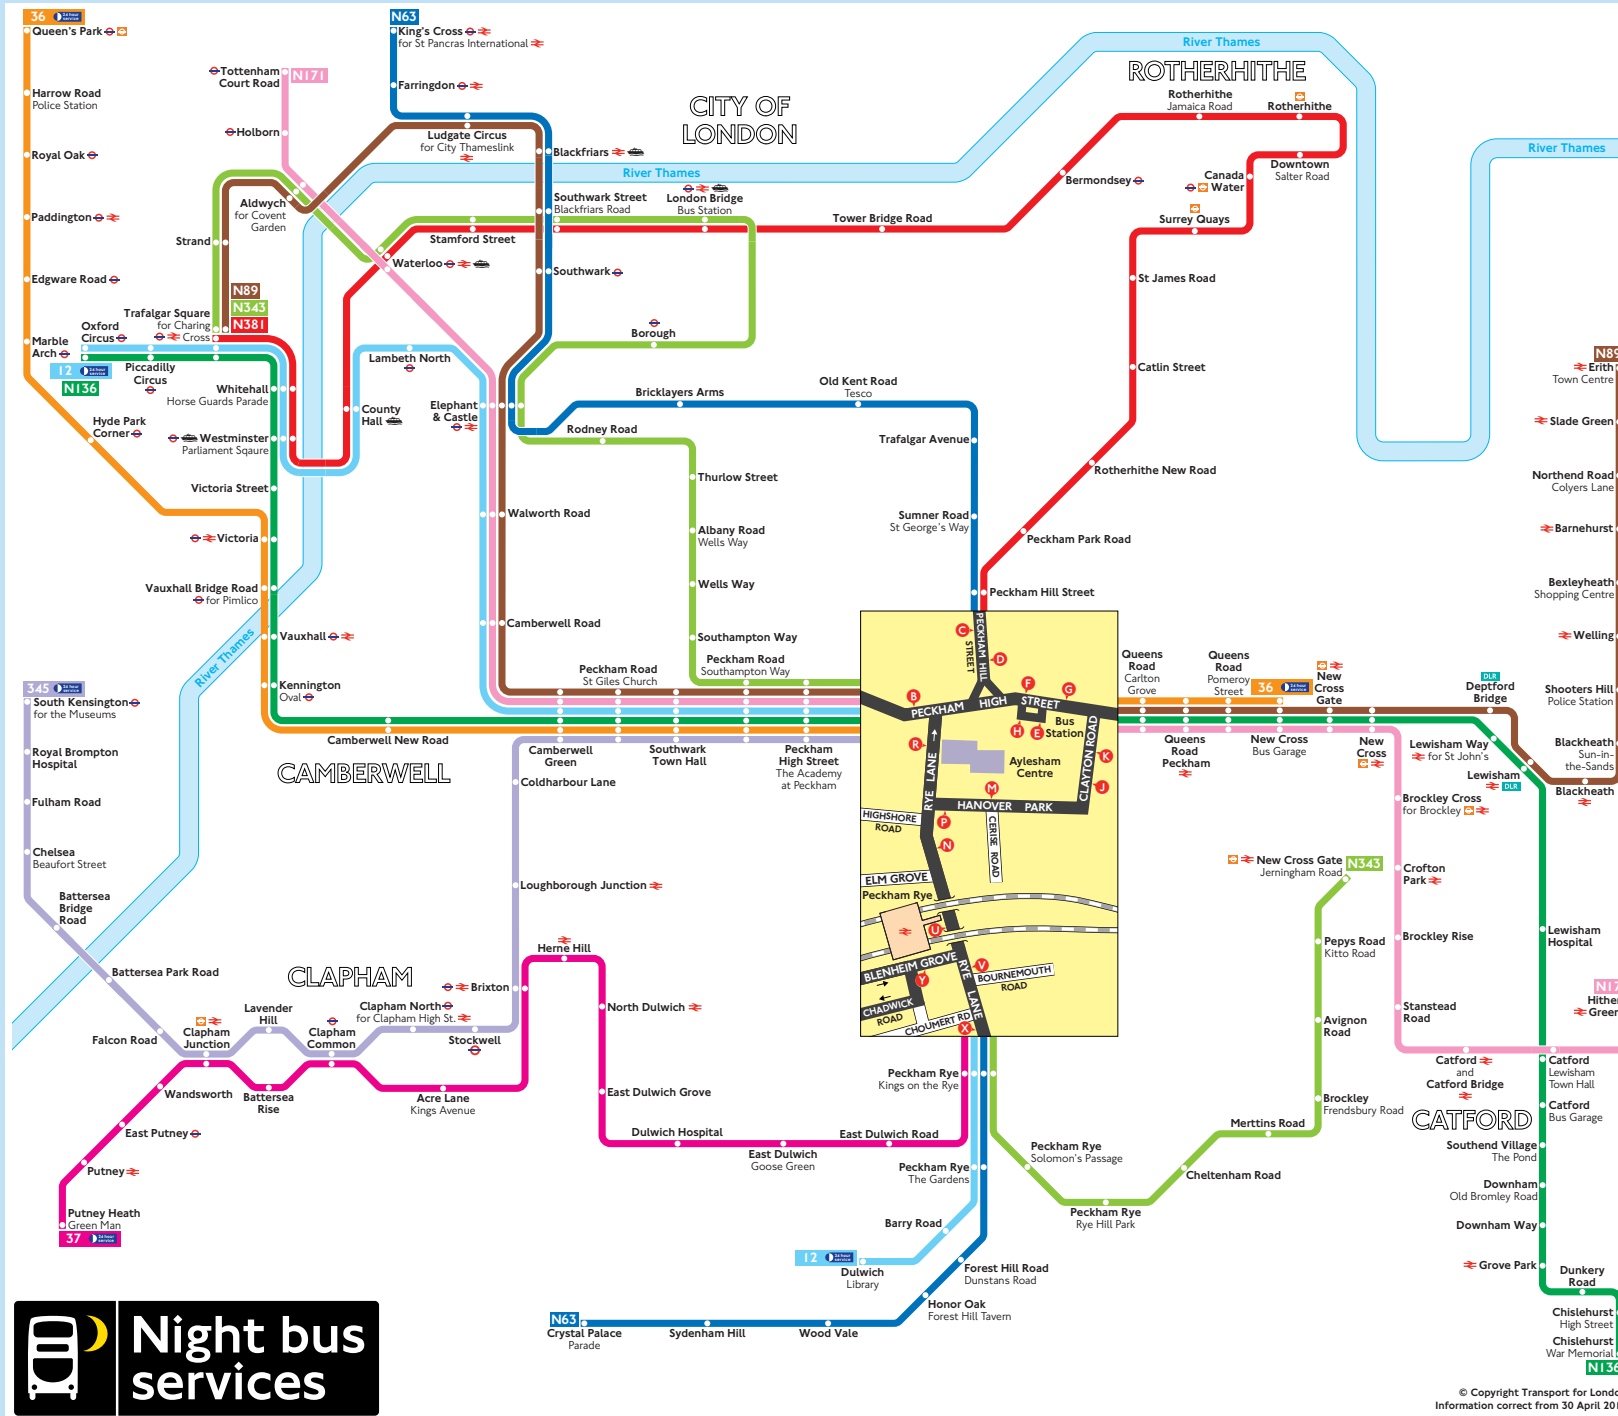

Night buses from Peckham

Key

- Connections with London Underground
- Connections with London Underground
- Connections with National Rail
- DLR Connections with Docklands Light Railway
- Connections with river boats

Red discs show the bus stop you need for your chosen bus service. The disc appears on the top of the bus stop in the street (see map of town centre in centre of diagram).

Route finder

Night buses including 24-hour services

| Bus route | Towards | Bus stops |
|-------------|----------------------|----------------|
| N12 | Dulwich | B K N V |
| 36 | Oxford Circus | B G U X |
| 37 | New Cross | B G |
| 343 | Queen's Park | J R |
| N63 | Putney Heath | B N V |
| | South Kensington | B R |
| | Crystal Palace | D F N V |
| | King's Cross | C M U X |
| N89 | Erith | B G |
| N136 | Trafalgar Square | J R |
| | Chislehurst | B G |
| | Oxford Circus | J R |
| N171 | Hither Green | B G |
| | Tottenham Court Road | J R |
| N343 | New Cross | B K P V |
| | Trafalgar Square | R U X |
| N381 | Trafalgar Square | C H |

Day buses

For day bus information, please see separate poster.