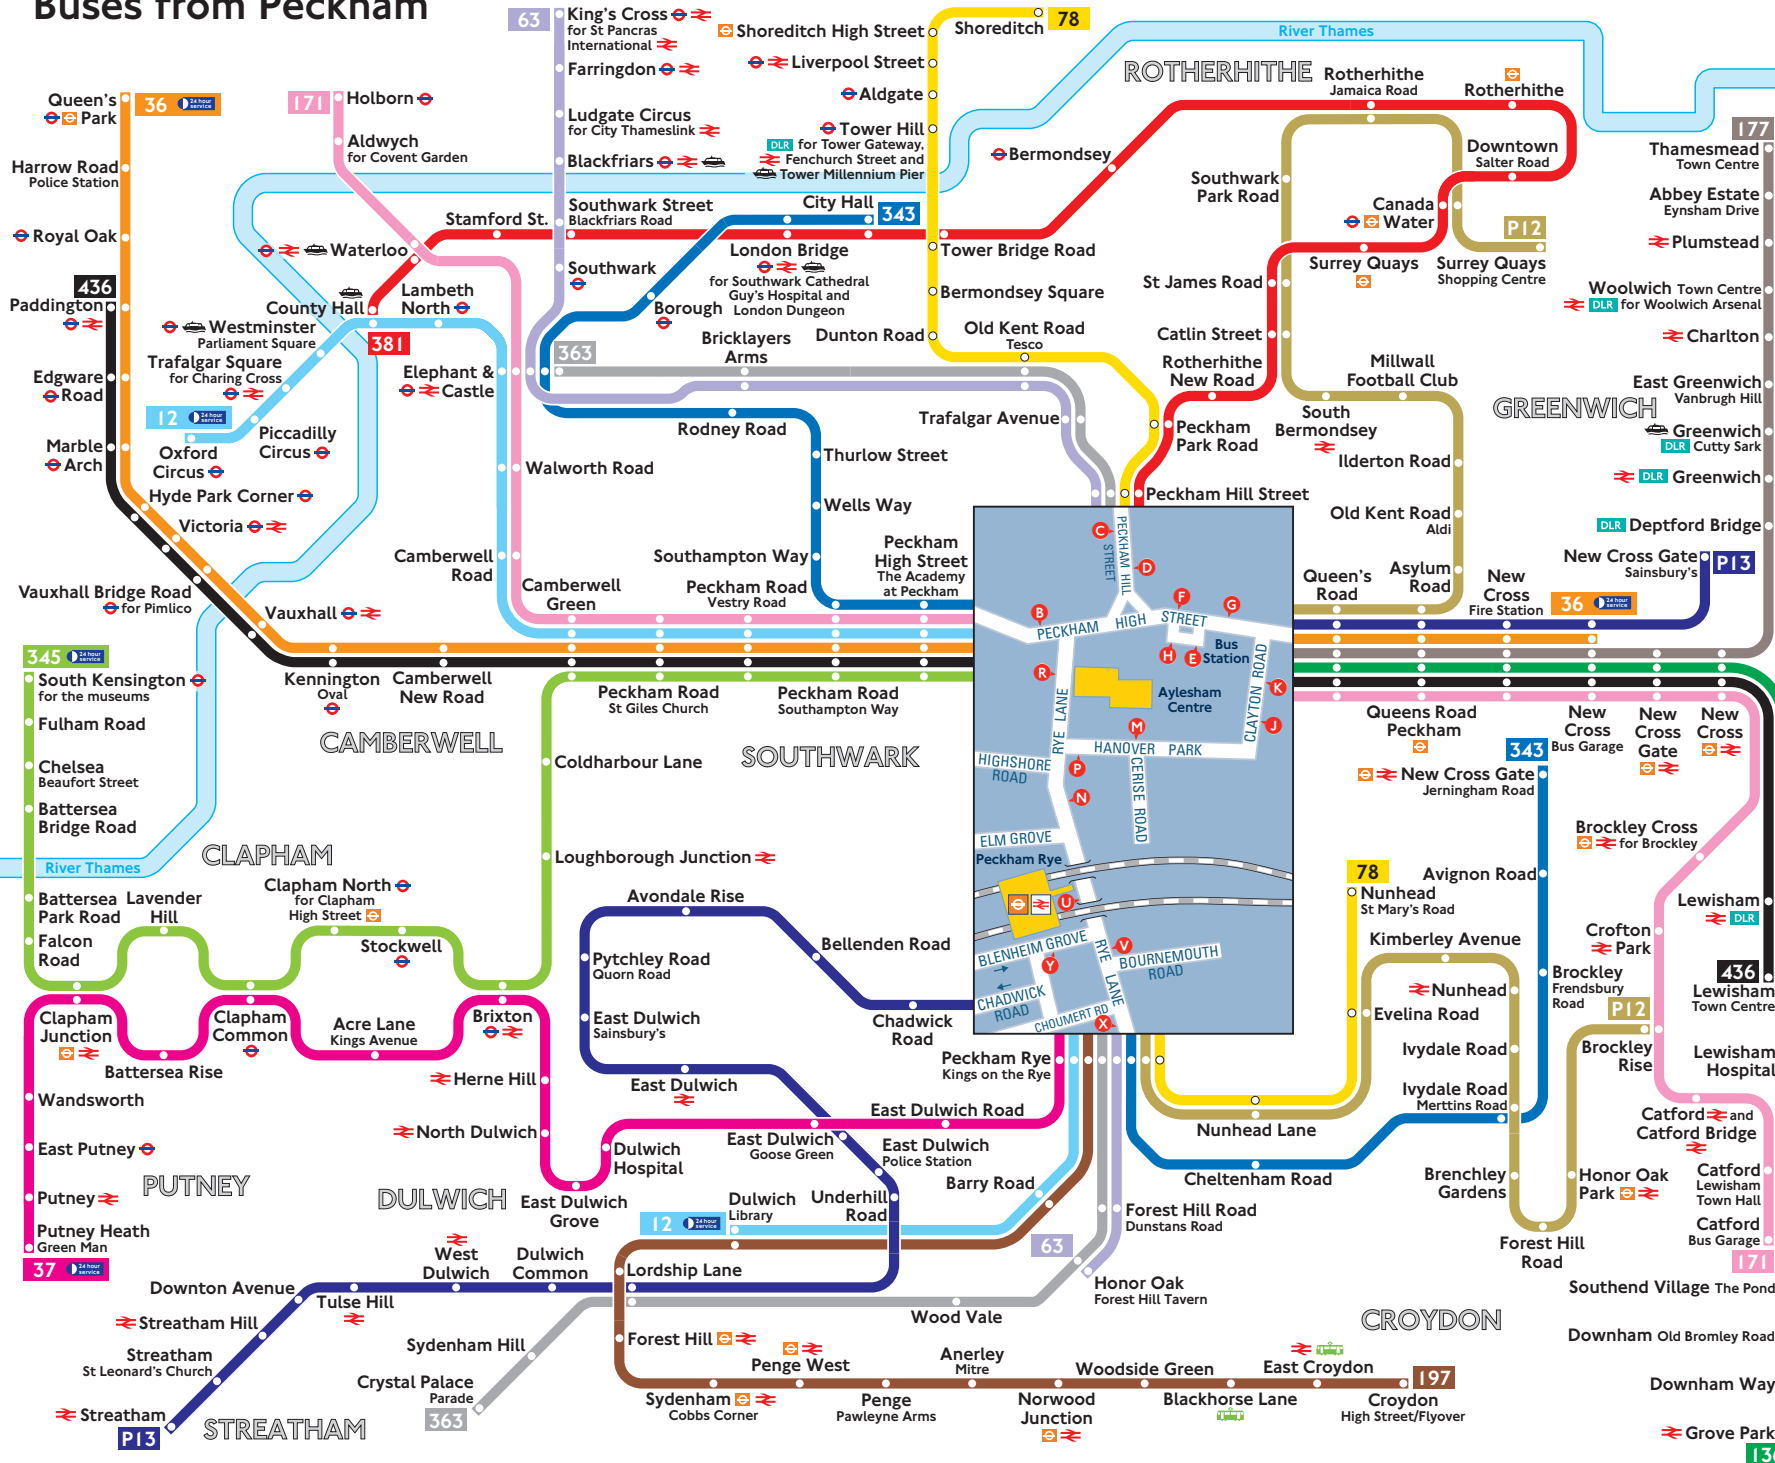

Buses from Peckham

Route finder Day buses including 24-hour services

Bus route	Towards	Bus stops
12	Dulwich Oxford Circus	B, K, N, V R, U, X
36	New Cross Queen's Park	B, G J, R
37	Putney Heath	E, N, V
63	Honor Oak King's Cross	D, F, N, V C, M, U, X
78	Nunhead Shoreditch	D, P, V C, M, U, X
136	Grove Park	G, H
171	Catford Holborn	B, G J, R
177	Thamesmead	G, H
197	Croydon	E, N, V
343	City Hall New Cross Gate	R, U, X B, K, P, V
345	South Kensington	E, R
363	Crystal Palace Elephant & Castle	D, F, N, V C, M, U, X
381	Waterloo	C, H
436	Lewisham Paddington	B, G J, R
P12	Brockley Rise Surrey Quays	K, P, V G, H, M, U, X
P13	New Cross Streatham	G, H, M, U E, K, P, Y

Night buses

Bus route	Towards	Bus stops
N63	Crystal Palace King's Cross	D, F, N, V C, M, U, X
N89	Erith Trafalgar Square	B, G J, R
N136	Chislehurst Oxford Circus	B, G J, R
N171	Hither Green Tottenham Court Rd	B, G J, R
N343	New Cross Gate Trafalgar Square	B, K, P, V R, U, X
N381	Whitehall	C, H