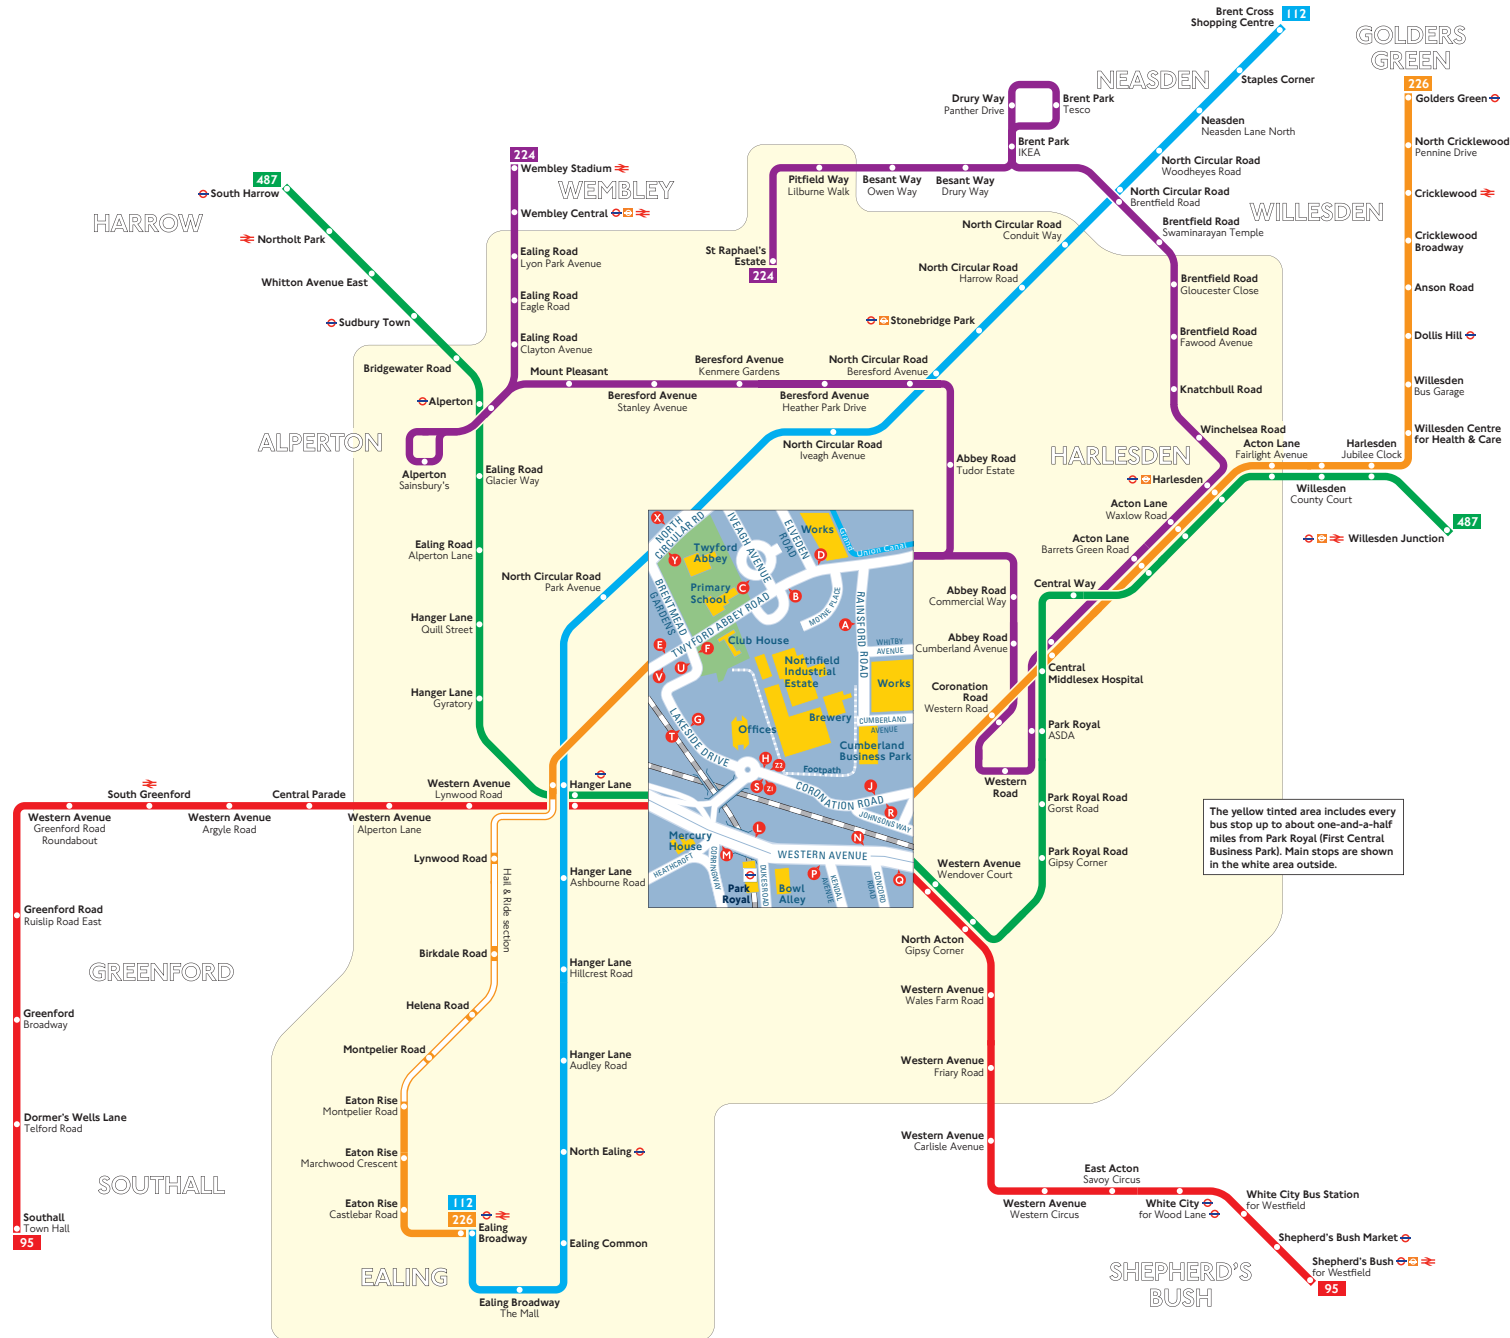

Buses from Park Royal (First Central Business Park)

Route finder

Day buses

Bus route	Towards	Bus stops
95	Shepherd's Bush	L N
	Southall	M P Q
112	Brent Cross	X
	Ealing Broadway	Y
224	St Raphael's Estate	B C D
	Wembley Stadium	A B C D
226	Ealing Broadway	R S T U V
	Golders Green	E F G H J
487	South Harrow	M P Q
	Willesden Junction	L N