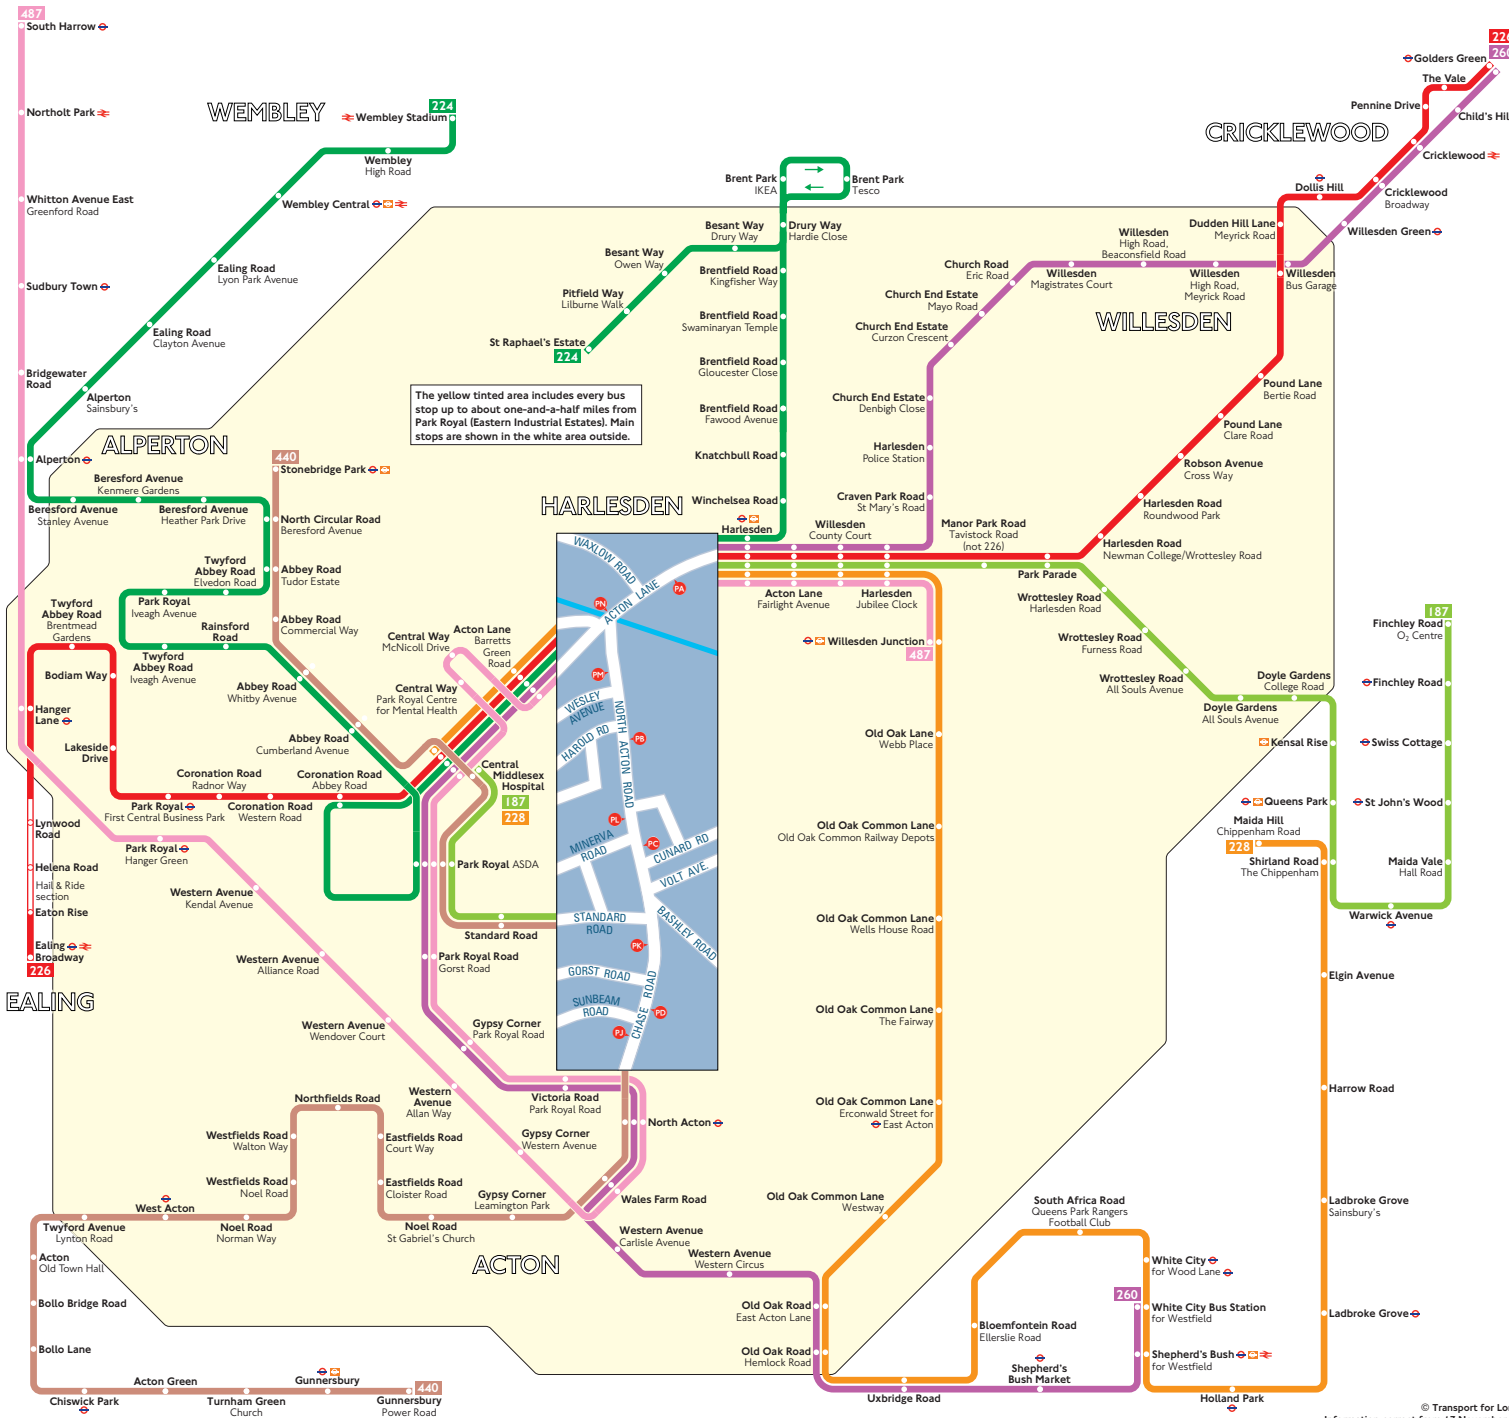

Buses from Park Royal (Eastern Industrial Estates)

Key

- Connections with London Underground
- Connections with London Overground
- Connections with National Rail

Red discs show the bus stop you need for your chosen bus service. The disc **A** appears on the top of the bus stop in the street (see map of town centre in centre of diagram).

Route finder

Day buses

Bus route	Towards	Bus stops
187	Central Middlesex Hospital	PA PB PC
	Finchley Road	PL PH PN
224	St Raphael's Estate	PN
	Wembley Stadium	PA
226	Ealing Broadway	PA
	Golders Green	PN
228	Central Middlesex Hospital	PA
	Maida Hill	PN
260	Golders Green	PA
	White City	PA
440	Gunnersbury	PC PD
	Stonebridge Park	PJ PK
487	South Harrow	PA
	Willesden Junction	PN