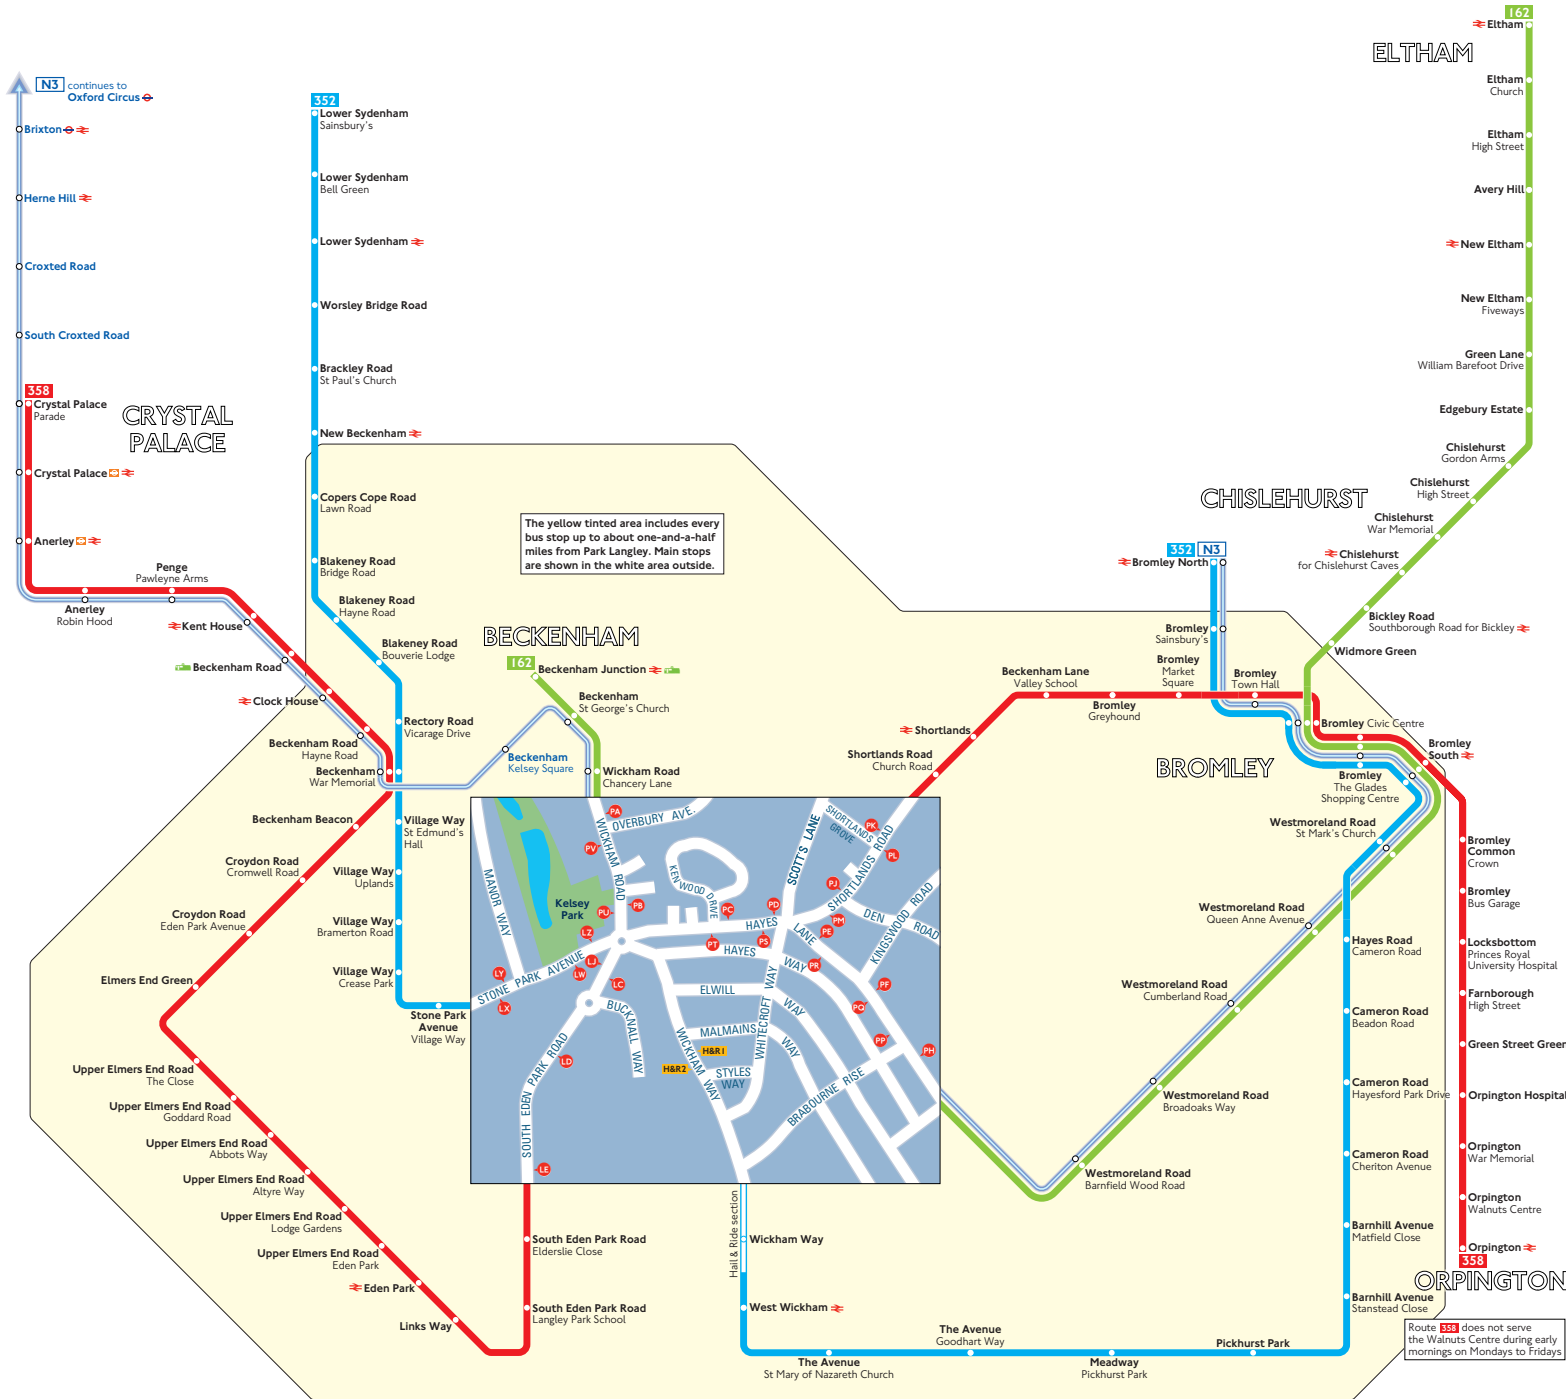

Buses from Park Langley

Key

- 162 Day buses in black
- N3 Night buses in blue
- Connections with London Underground
- Connections with London Overground
- Connections with National Rail
- Connections with river services
- Connections with Tramlink

Route 352 operates as Hail & Ride on the sections of roads marked **H&R1** and **H&R2** on the map. Buses stop at any safe point along the road. There are no bus stops at these locations, but please indicate clearly to the driver when you wish to board or alight.

A Red discs show the bus stop you need for your chosen bus service. The disc **A** appears on the top of the bus stop in the street (see map of town centre in centre of diagram).

Route finder

Day buses

Bus route	Towards	Bus stops
162	Beckenham	PP PC PR PS PT PU PV
	Eltham	PA PB PC PD PE PF PH
352	Bromley	LY LZ H&R1
	Lower Sydenham	LV LW H&R2
358	Crystal Palace	LC LD LE LF LG LH
	Orpington	LI LK LM LN LO LP

Night buses

Bus route	Towards	Bus stops
N3	Bromley	PA PB PC PD PE PF PH
	Oxford Circus	PP PR PS PT PU PV

Route 352 does not serve the Walnuts Centre during early mornings on Mondays to Fridays