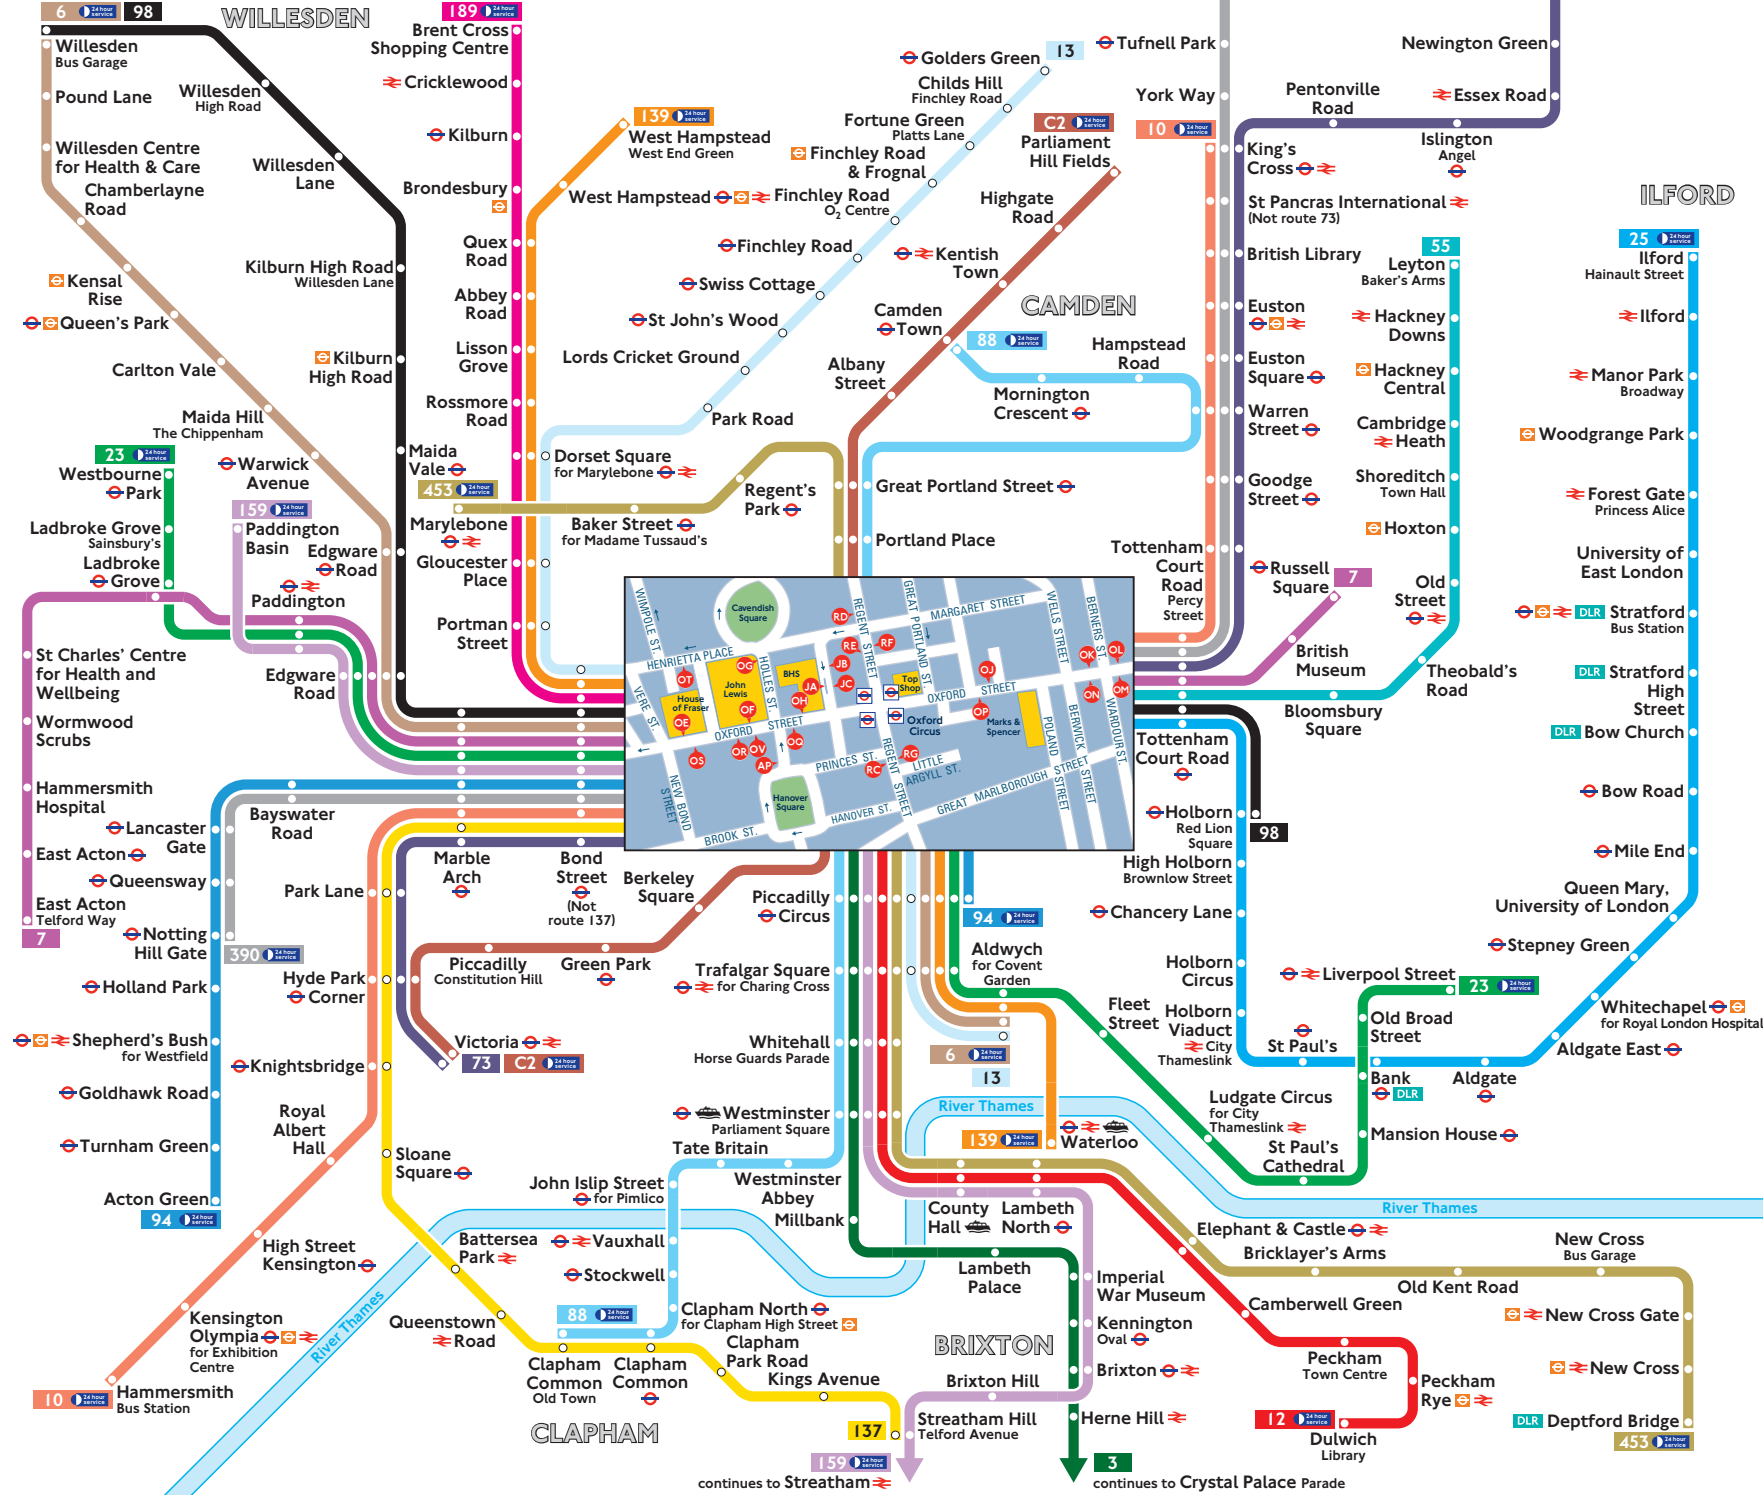

Buses from Oxford Circus

Route finder

Day buses including 24-hour services

Bus route	Towards	Bus stops
3	Crystal Palace	RF
6	Aldwych Willesden	OE, RG OQ
7	East Acton Russell Square	OM, OP, OQ OF, OJ, OK
10	Hammersmith King's Cross	ON, OP, OR OF, OJ, OK
12	Dulwich	RF
13	Aldwych Golders Green	OE, RG OV
23	Liverpool Street Westbourne Park	OE, RG OQ
25	Ilford	OG, OJ, OL
55	Leyton	OG, OJ, OL
73	Stoke Newington Victoria	OF, OJ, OK ON, OP, OS
88	Camden Town Clapham Common	RC, RD RF
94	Acton Green Piccadilly Circus	OS, RC OE, RG
98	Holborn Willesden	OF, OJ, OL OM, OP, OQ
137	Streatham Hill	JC, OR
139	Waterloo West Hampstead	OE, RG OV
159	Paddington Basin Streatham	OQ, RC OE, RG
189	Brent Cross	JB, OV
390	Archway Notting Hill Gate	OF, OJ, OK ON, OP, OS
453	Deptford Bridge Marylebone	RF RD
C2	Parliament Hill Fields Victoria	RC, RD RF, RG

Night buses

Bus route	Towards	Bus stops
N3	Bromley North	RF
N7	Northolt Russell Square	OM, OP, OQ OF, OJ, OK
N8	Hainault	OG, OJ, OL
N13	Aldwych North Finchley	OE, RG OV
N18	Harrow Weald Trafalgar Square	RD RF, RG
N55	Woodford Wells	OG, OJ, OL
N73	Victoria Walthamstow Central	ON, OP, OR OF, OJ, OK
N98	Holborn Stanmore	OF, OJ, OL OM, OP, OQ
N109	Croydon	RF, RG
N113	Edgware Trafalgar Square	OV OE, RG
N136	Chislehurst	RF, RG
N137	Crystal Palace	JC, OR
N207	Holborn Uxbridge	OF, OJ, OL OM, OP, OS

Route 8 will start from Tottenham Court Road due to roadworks.