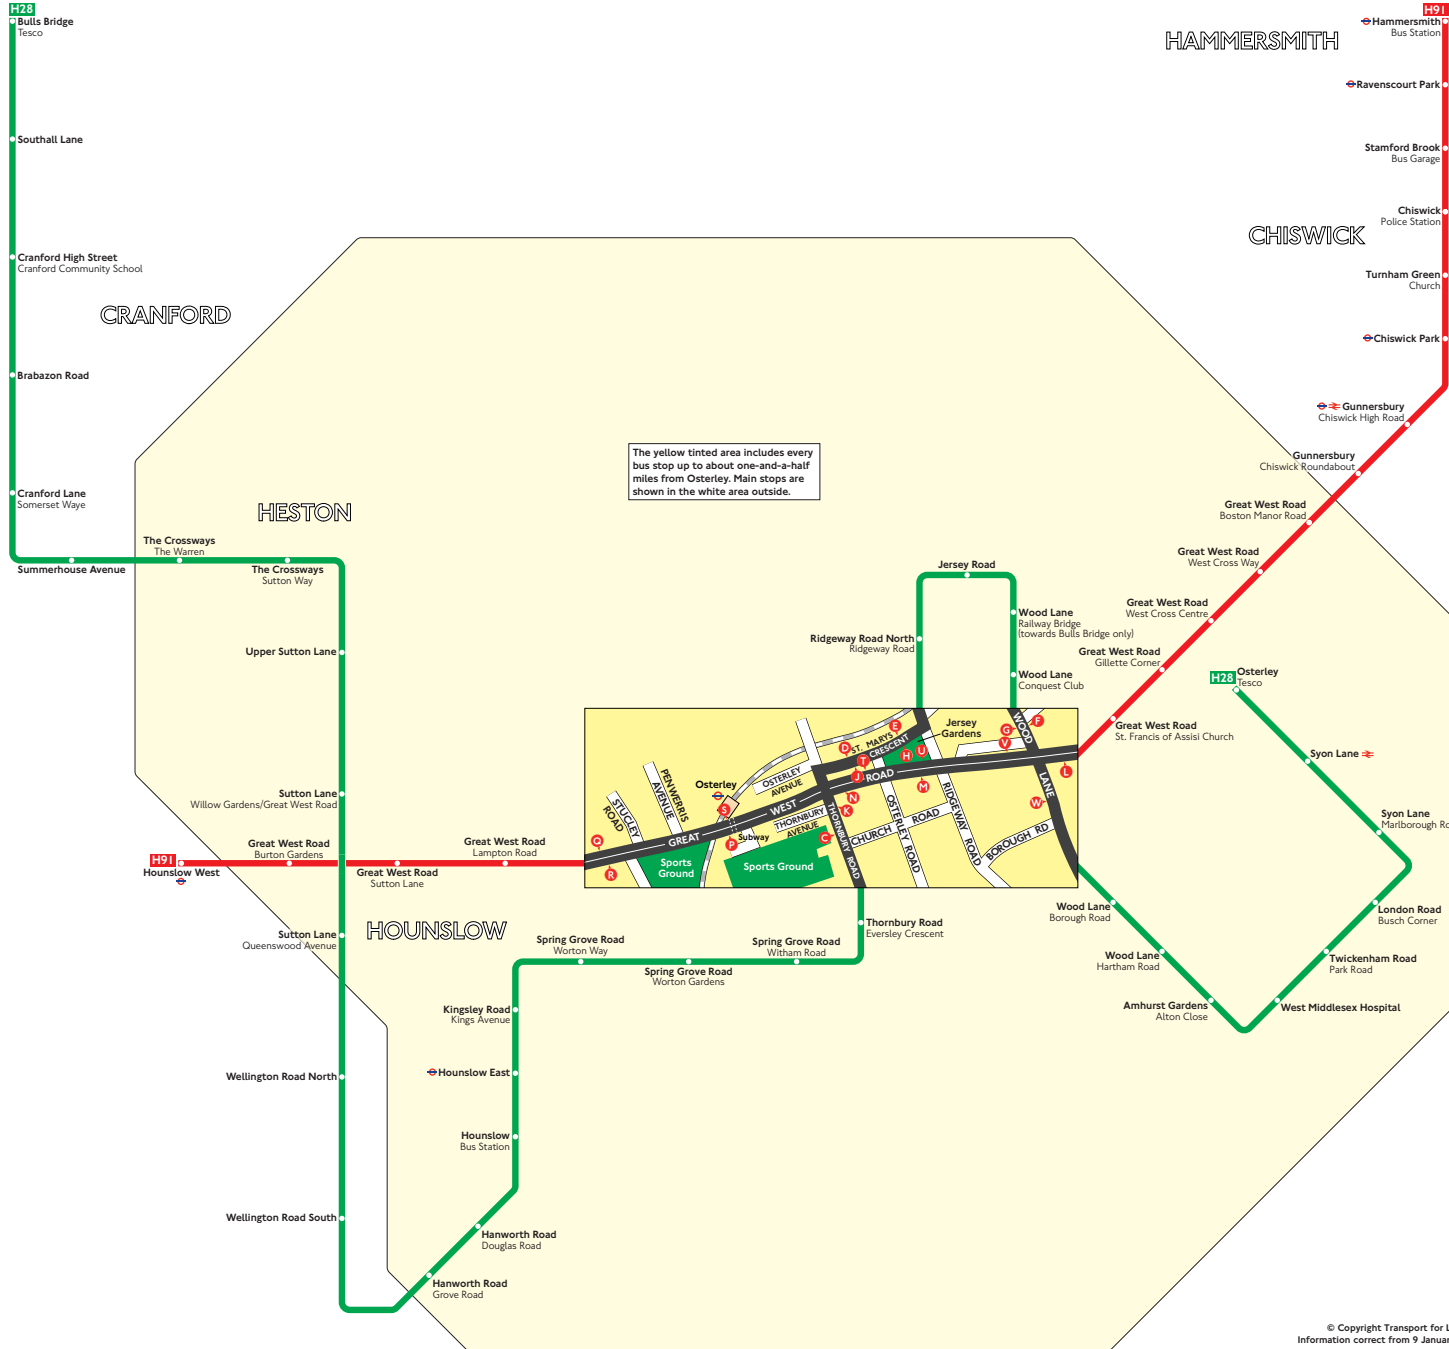

# Buses from Osterley

## Key

- Connections with Underground
- Connections with National Rail

Red discs show the bus stop you need for your chosen bus service. The disc **A** appears on the top of the bus stop in the street (see map of town centre in centre of diagram).

## Route finder

### Day buses

Bus route	Towards	Bus stops
<b>H28</b>	Bulls Bridge	<b>G H J K W</b>
	Osterley Tesco	<b>C D E F</b>
<b>H91</b>	Hammersmith	<b>C S T U V</b>
	Hounslow	<b>L M N P R</b>