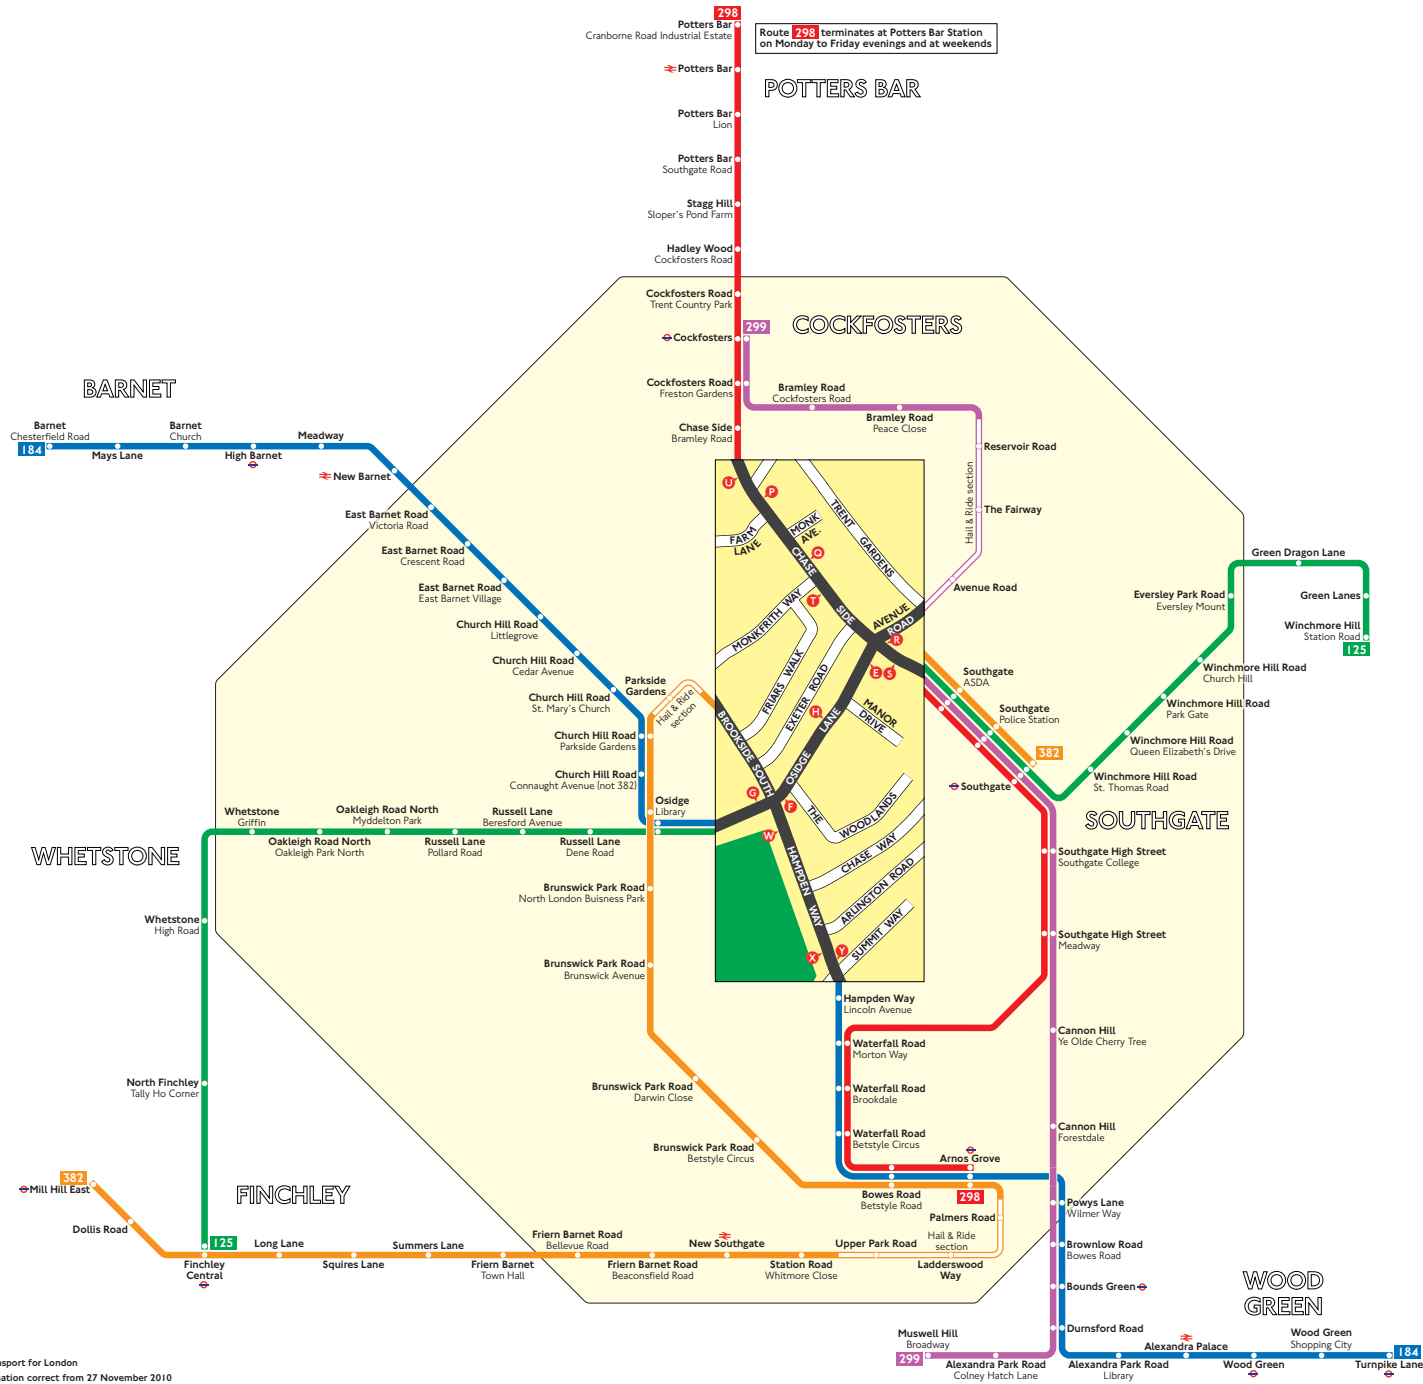

Buses from Osidge and Chase Side

Key

- Connections with London Underground
- Connections with National Rail
- Mondays to Fridays daytime only

Red discs show the bus stop you need for your chosen bus service. The disc **0** appears on the top of the bus stop in the street (see map of town centre in centre of diagram).

Route finder Day buses

Bus route	Towards	Bus stops
125	Finchley Central	E F S
	Winchmore Hill	G H R
184	Barnet	W X
	Turnpike Lane	G Y
298	Arnos Grove	P Q R
	Potters Bar	S T U
299	Cockfosters	S
	Muswell Hill	R
382	Mill Hill East	E F S
	Southgate	H R