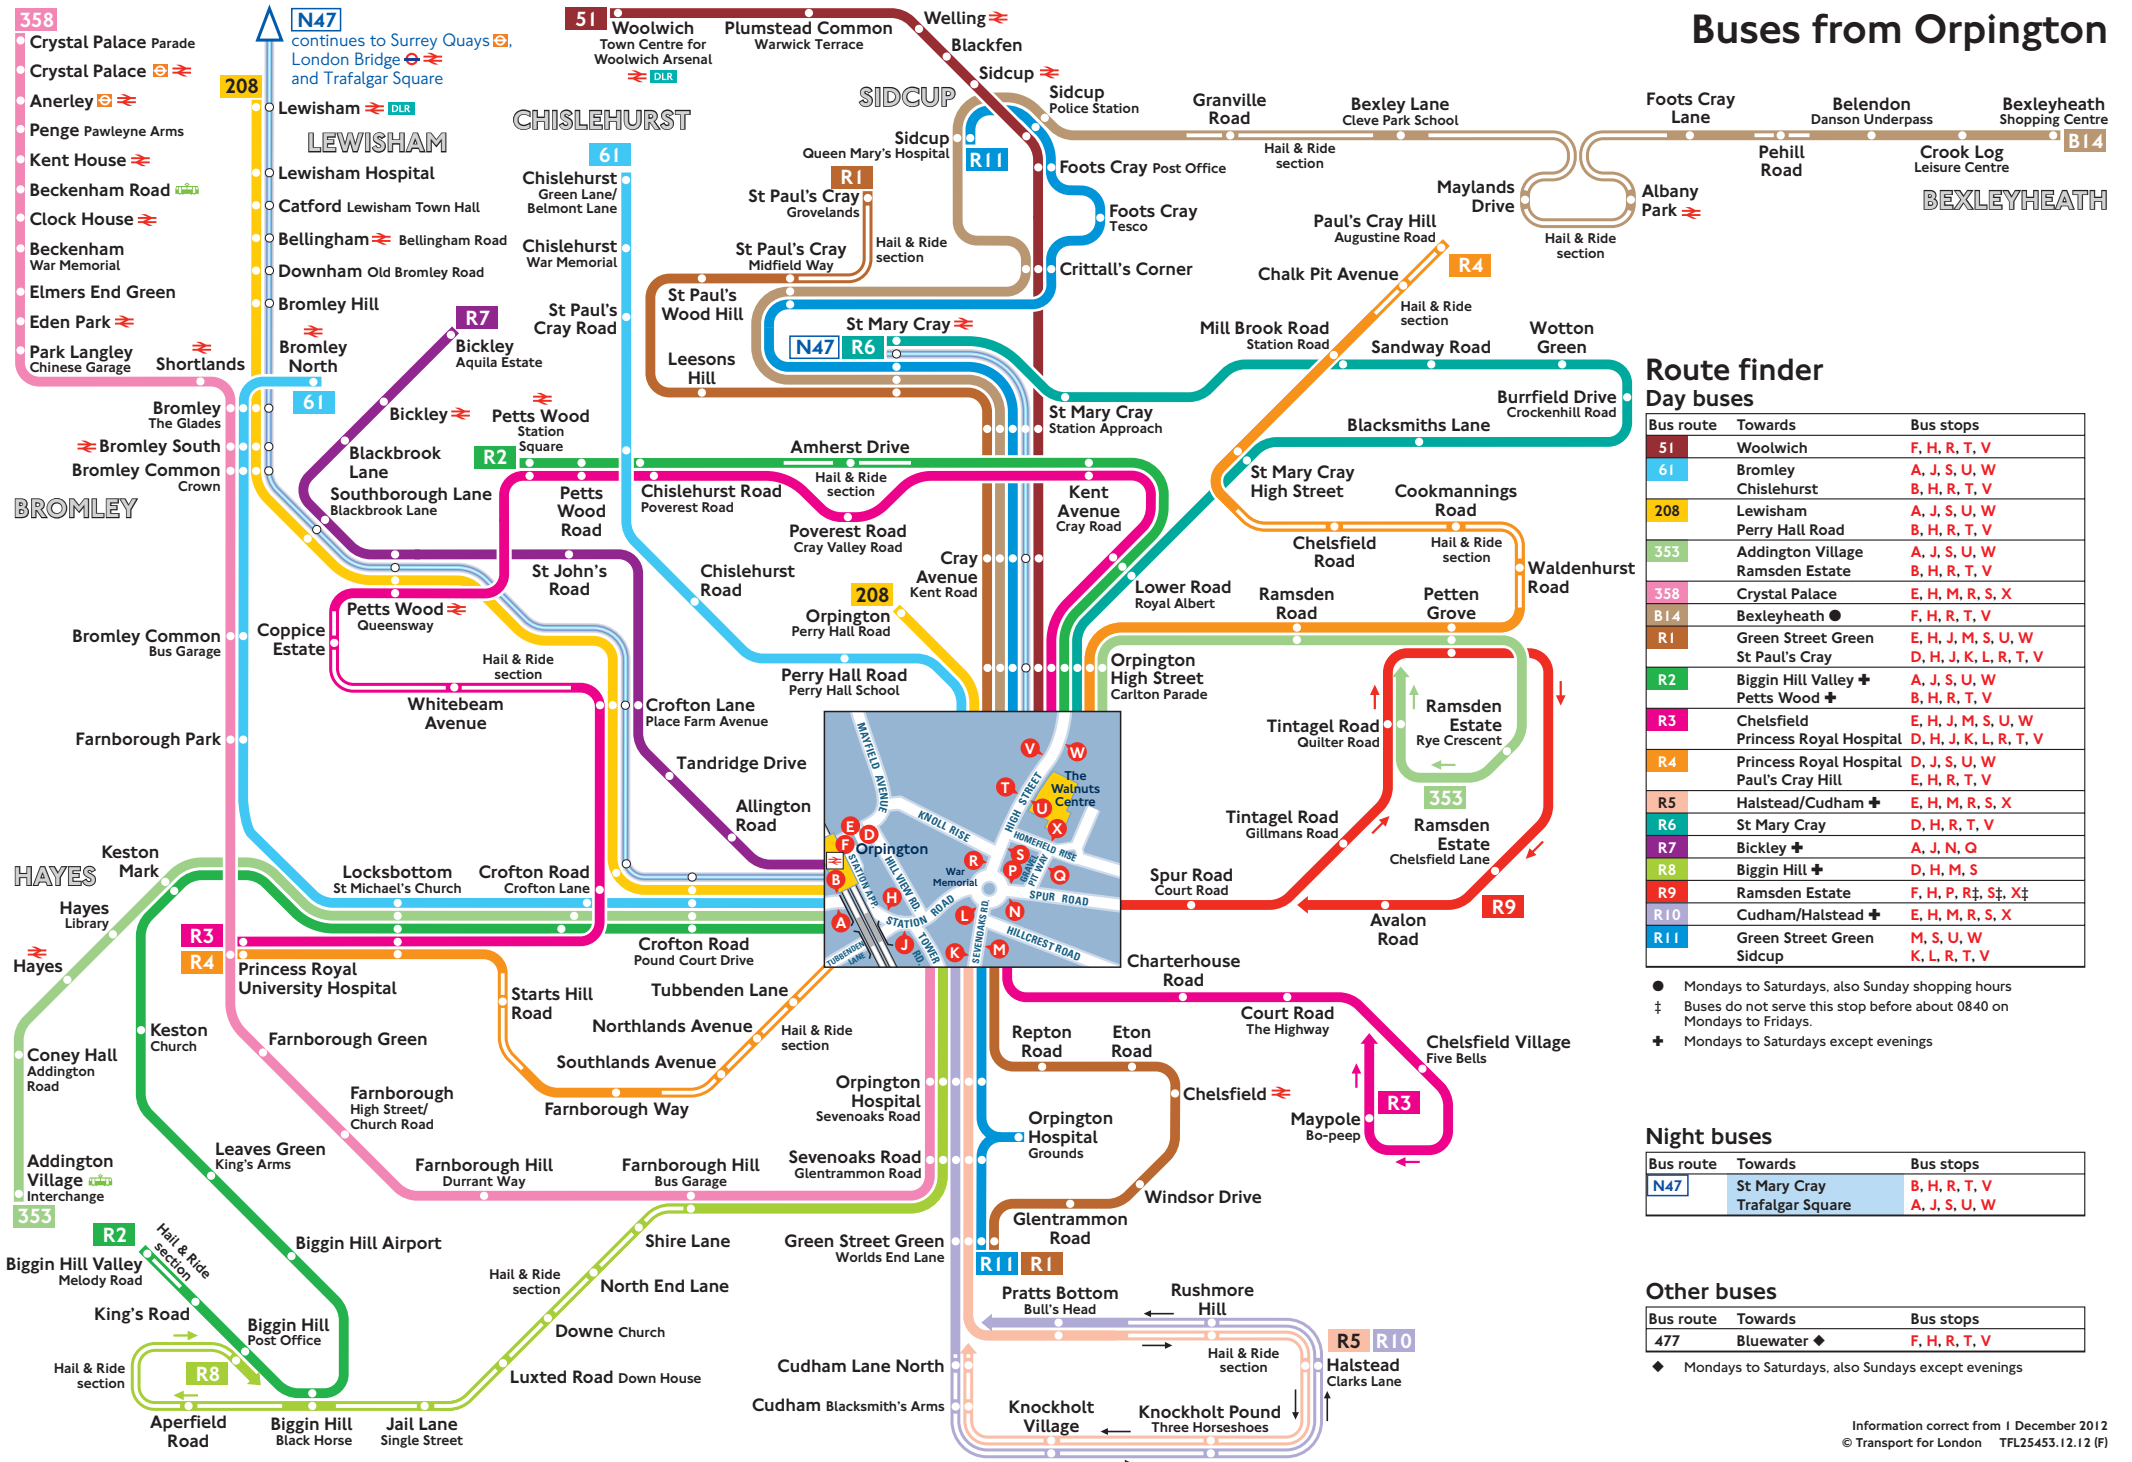

# Buses from Orpington

## Route finder

Bus route	Towards	Bus stops
51	Woolwich	F, H, R, T, V
61	Bromley	A, J, S, U, W
	Chislehurst	B, H, R, T, V
208	Lewisham	A, J, S, U, W
	Perry Hall Road	B, H, R, T, V
353	Addington Village	A, J, S, U, W
	Ramsden Estate	B, H, R, T, V
358	Crystal Palace	E, H, M, R, S, X
B14	Bexleyheath	F, H, R, T, V
R1	Green Street Green	E, H, J, M, S, U, W
	St Paul's Cray	D, H, J, K, L, R, T, V
R2	Biggin Hill Valley +	A, J, S, U, W
	Petts Wood +	B, H, R, T, V
R3	Chelsfield	E, H, J, M, S, U, W
	Princess Royal Hospital	D, H, J, K, L, R, T, V
R4	Princess Royal Hospital	D, J, S, U, W
	Paul's Cray Hill	E, H, R, T, V
R5	Halstead/Cudham +	E, H, M, R, S, X
R6	St Mary Cray	D, H, R, T, V
R7	Bickley +	A, J, N, Q
R8	Biggin Hill +	D, H, M, S
R9	Ramsden Estate	F, H, P, R, S, X, Y, Z
R10	Cudham/Halstead +	E, H, M, R, S, X
R11	Green Street Green	M, S, U, W
	Sidcup	K, L, R, T, V

## Night buses

Bus route	Towards	Bus stops
N47	St Mary Cray	B, H, R, T, V
	Trafalgar Square	A, J, S, U, W

## Other buses

Bus route	Towards	Bus stops
477	Bluewater +	F, H, R, T, V

- ◆ Mondays to Saturdays, also Sundays except evenings