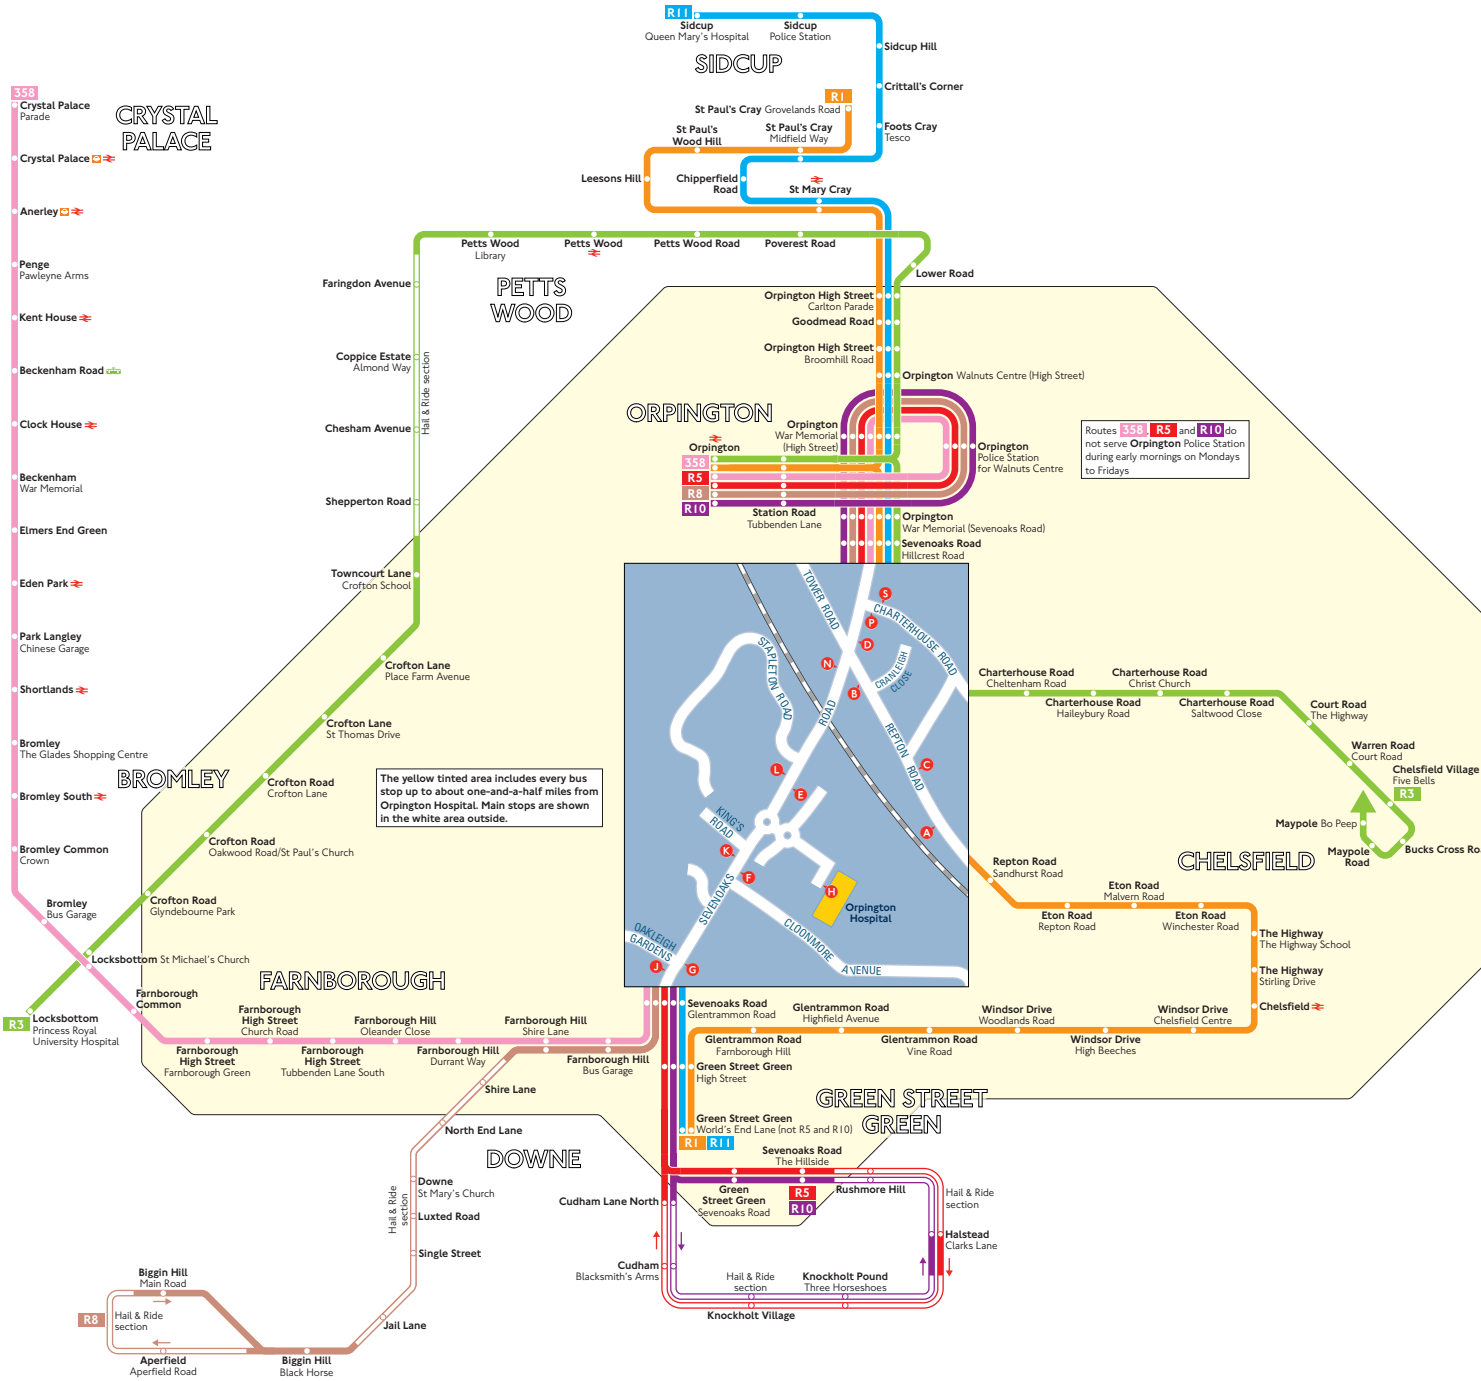

# Buses from Orpington Hospital

## Key

- Connections with London Overground
- Connections with National Rail
- Connections with Tramlink
- Mondays to Saturdays except evenings
- Not during early mornings on Mondays to Fridays

Red discs show the bus stop you need for your chosen bus service. The disc **A** appears on the top of the bus stop in the street (see map of town centre in centre of diagram).

## Route finder

### Day buses

Bus route	Towards	Bus stops
<b>358</b>	Crystal Palace	<b>D E F G</b>
	Orpington	<b>J K L N</b>
<b>R1</b>	Green Street Green	<b>C D</b>
	St Paul's Cray	<b>A B</b>
<b>R3</b>	Chelsfield Village	<b>S</b>
	Locksbottom	<b>P</b>
<b>R5</b>	Halstead/Knockholt +	<b>D E F G</b>
	Orpington +	<b>J K L N</b>
<b>R8</b>	Biggin Hill +	<b>D E F G</b>
	Orpington +	<b>J K L N</b>
<b>R10</b>	Halstead/Knockholt +	<b>D E F G</b>
	Orpington +	<b>J K L N</b>
<b>R11</b>	Green Street Green	<b>D E F G H</b>
	Sidcup	<b>H J K L N</b>