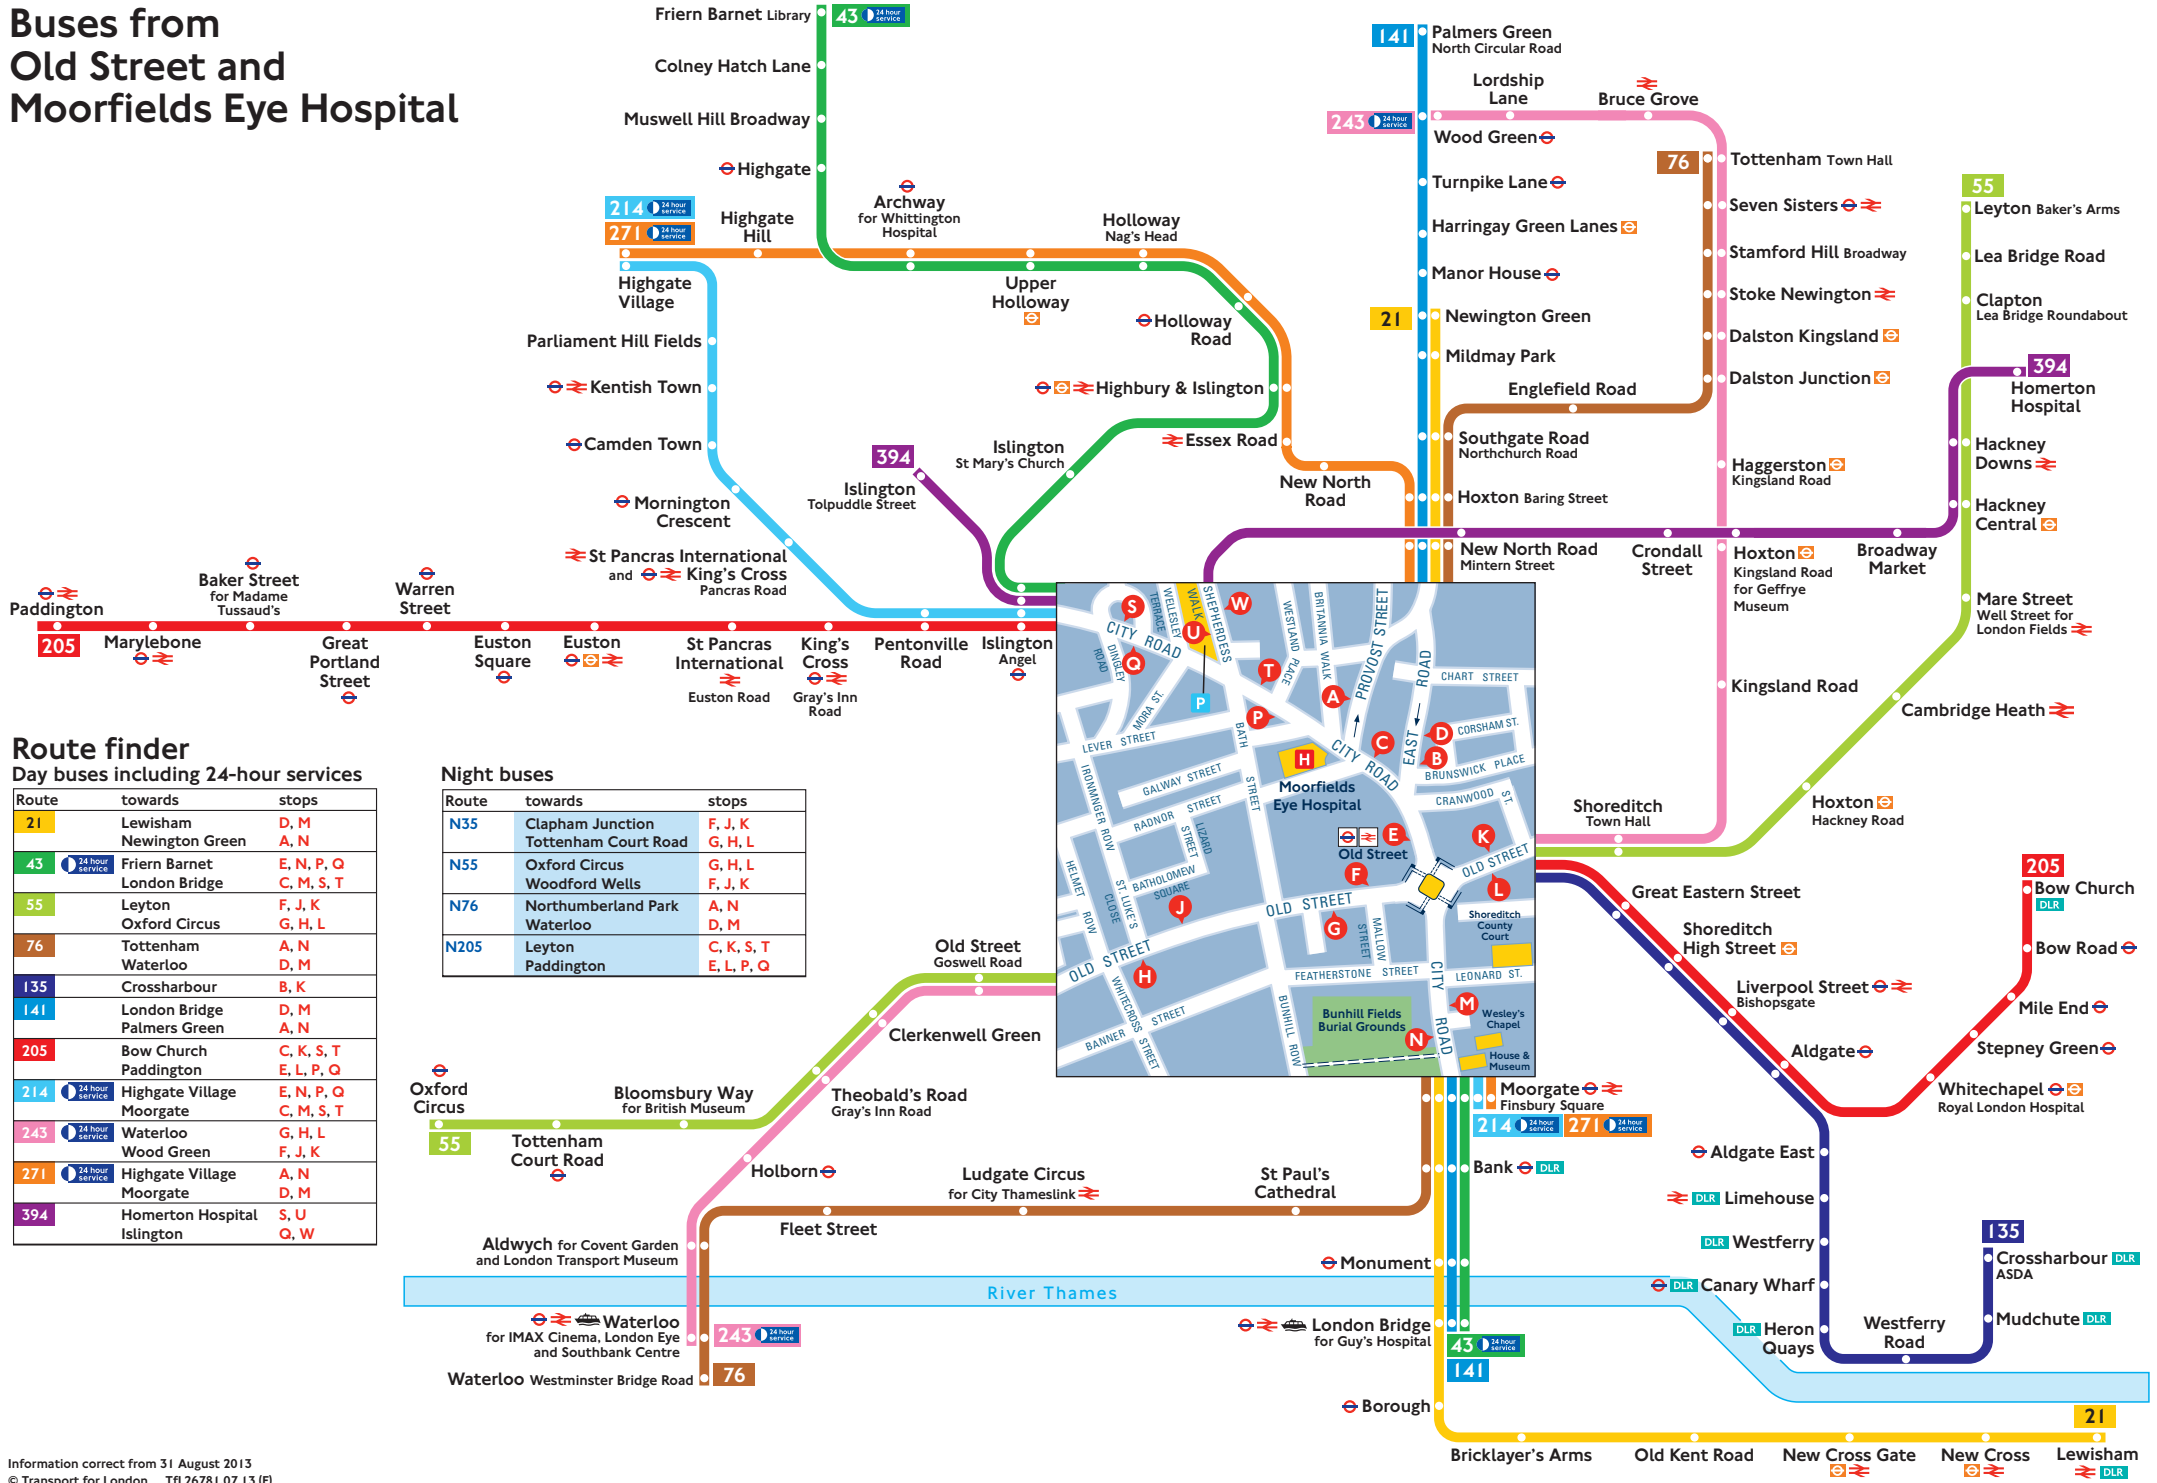

Buses from Old Street and Moorfields Eye Hospital

Route finder

Day buses including 24-hour services

Route	towards	stops
21	Lewisham Newington Green	D, M A, N
43	Friern Barnet London Bridge	E, N, P, Q C, M, S, T
55	Leyton Oxford Circus	F, J, K G, H, L
76	Tottenham Waterloo	A, N D, M
135	Crossharbour	B, K
141	London Bridge Palmer's Green	D, M A, N
205	Bow Church Paddington	C, K, S, T E, L, P, Q
214	Highgate Village Moorgate	E, N, P, Q C, M, S, T
243	Waterloo Wood Green	G, H, L F, J, K
271	Highgate Village Moorgate	A, N D, M
394	Homerton Hospital Islington	S, U Q, W

Night buses

Route	towards	stops
N35	Clapham Junction Tottenham Court Road	F, J, K G, H, L
N55	Oxford Circus Woodford Wells	G, H, L F, J, K
N76	Northumberland Park Waterloo	A, N D, M
N205	Leyton Paddington	C, K, S, T E, L, P, Q