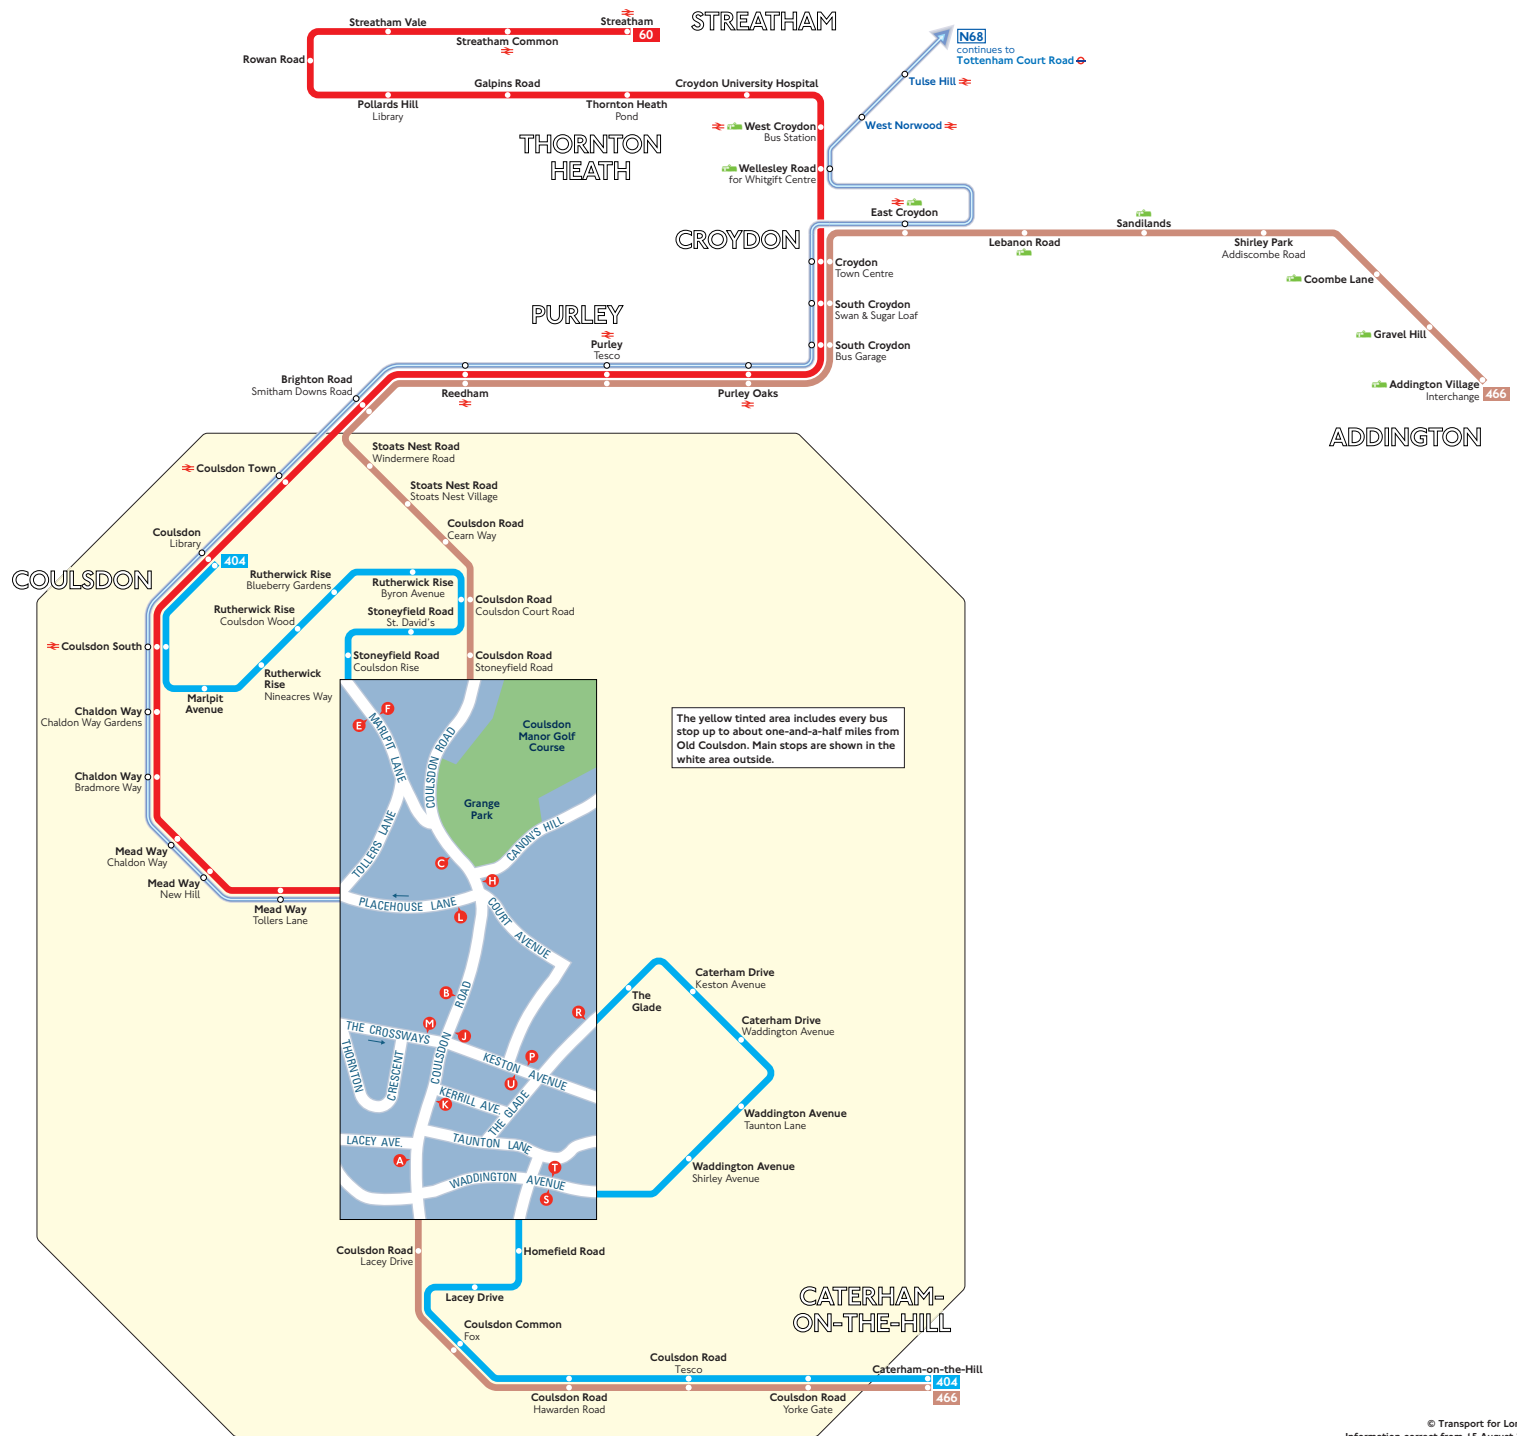

Buses from Old Coulsdon

Key

- 60 Day buses in black
- N68 Night buses in blue
- Connections with London Underground
- Connections with National Rail
- Connections with Tramlink
- Connections with river boats
- ★ Mondays to Saturdays only

Red discs show the bus stop you need for your chosen bus service. The disc appears on the top of the bus stop in the street (see map of town centre in centre of diagram).

Route finder

Day buses

Bus route	Towards	Bus stops
60	Streatham	L
404	Caterham-on-the-Hill ★	F H J P R S
	Coulsdon ★	B C E T U
466	Addington Village	A B C
	Caterham-on-the-Hill	H J K

Night buses

Bus route	Towards	Bus stops
N68	Tottenham Court Road	L