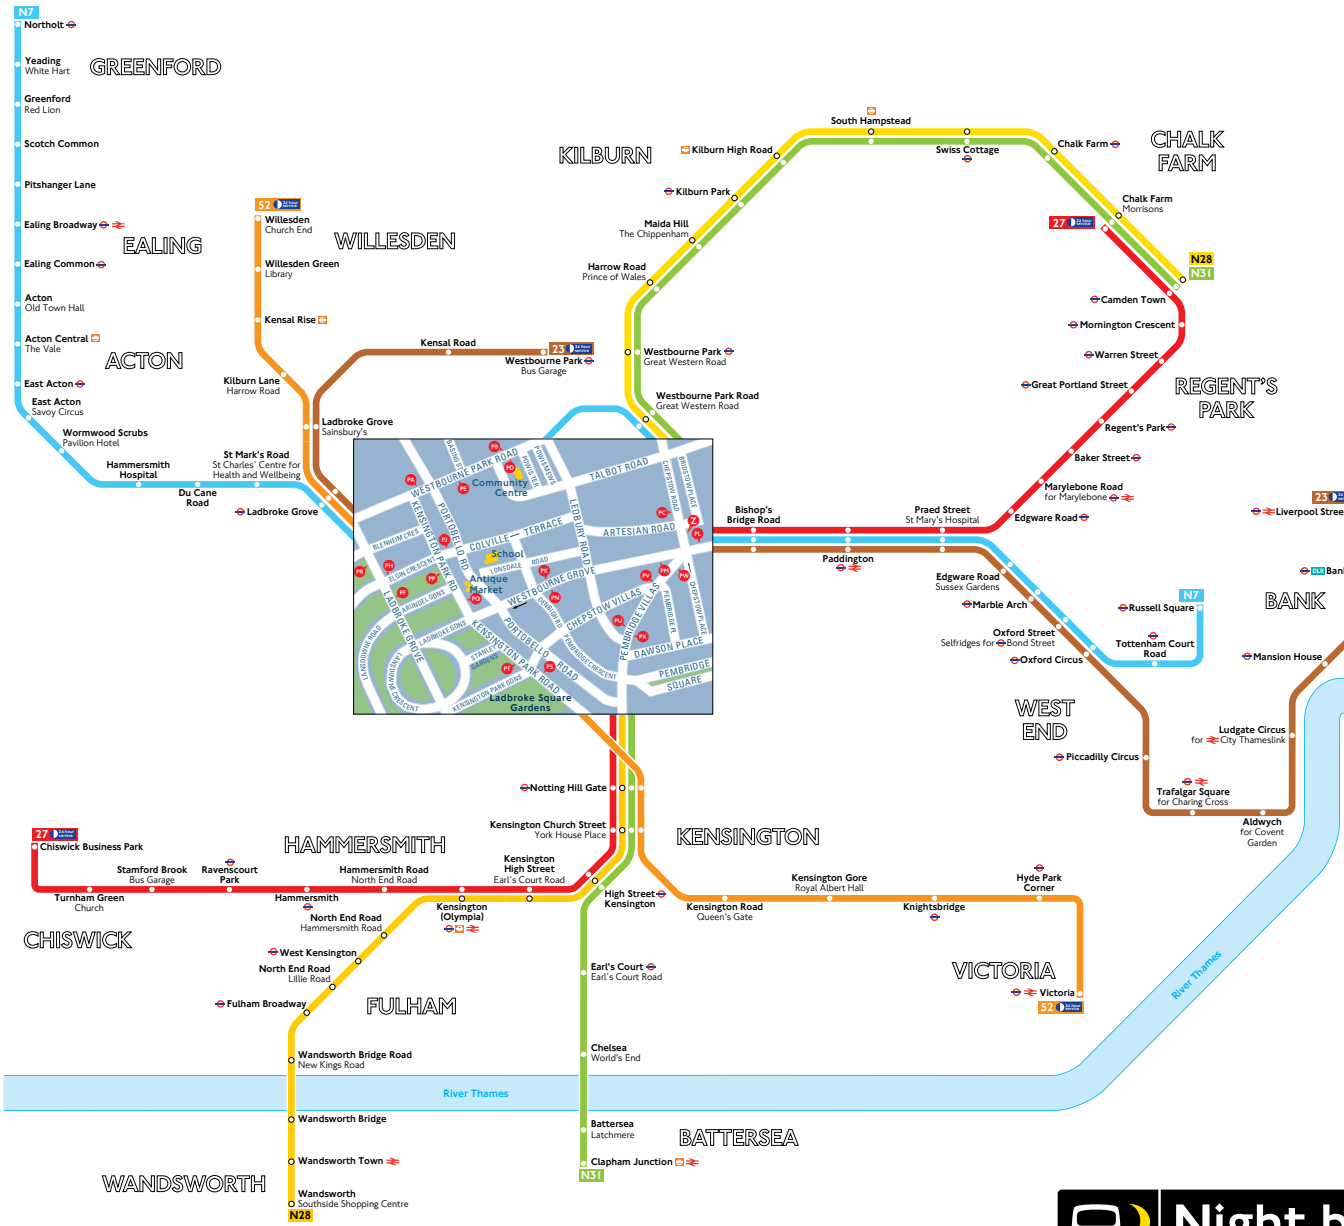

# Night buses from Notting Hill (Portobello Road)

## Route finder

### Night buses including 24-hour services

Bus route	Towards	Bus stops
<b>23</b>	Liverpool Street	
	Westbourne Park	
<b>27</b>	Chalk Farm	
	Chiswick Business Park	
<b>52</b>	Victoria	
	Willesden	
<b>N7</b>	Northolt	
	Russell Square	
<b>N28</b>	Camden Town	
	Wandsworth	
<b>N31</b>	Camden Town	
	Clapham Junction	

### Day buses

For day bus information, please see separate poster