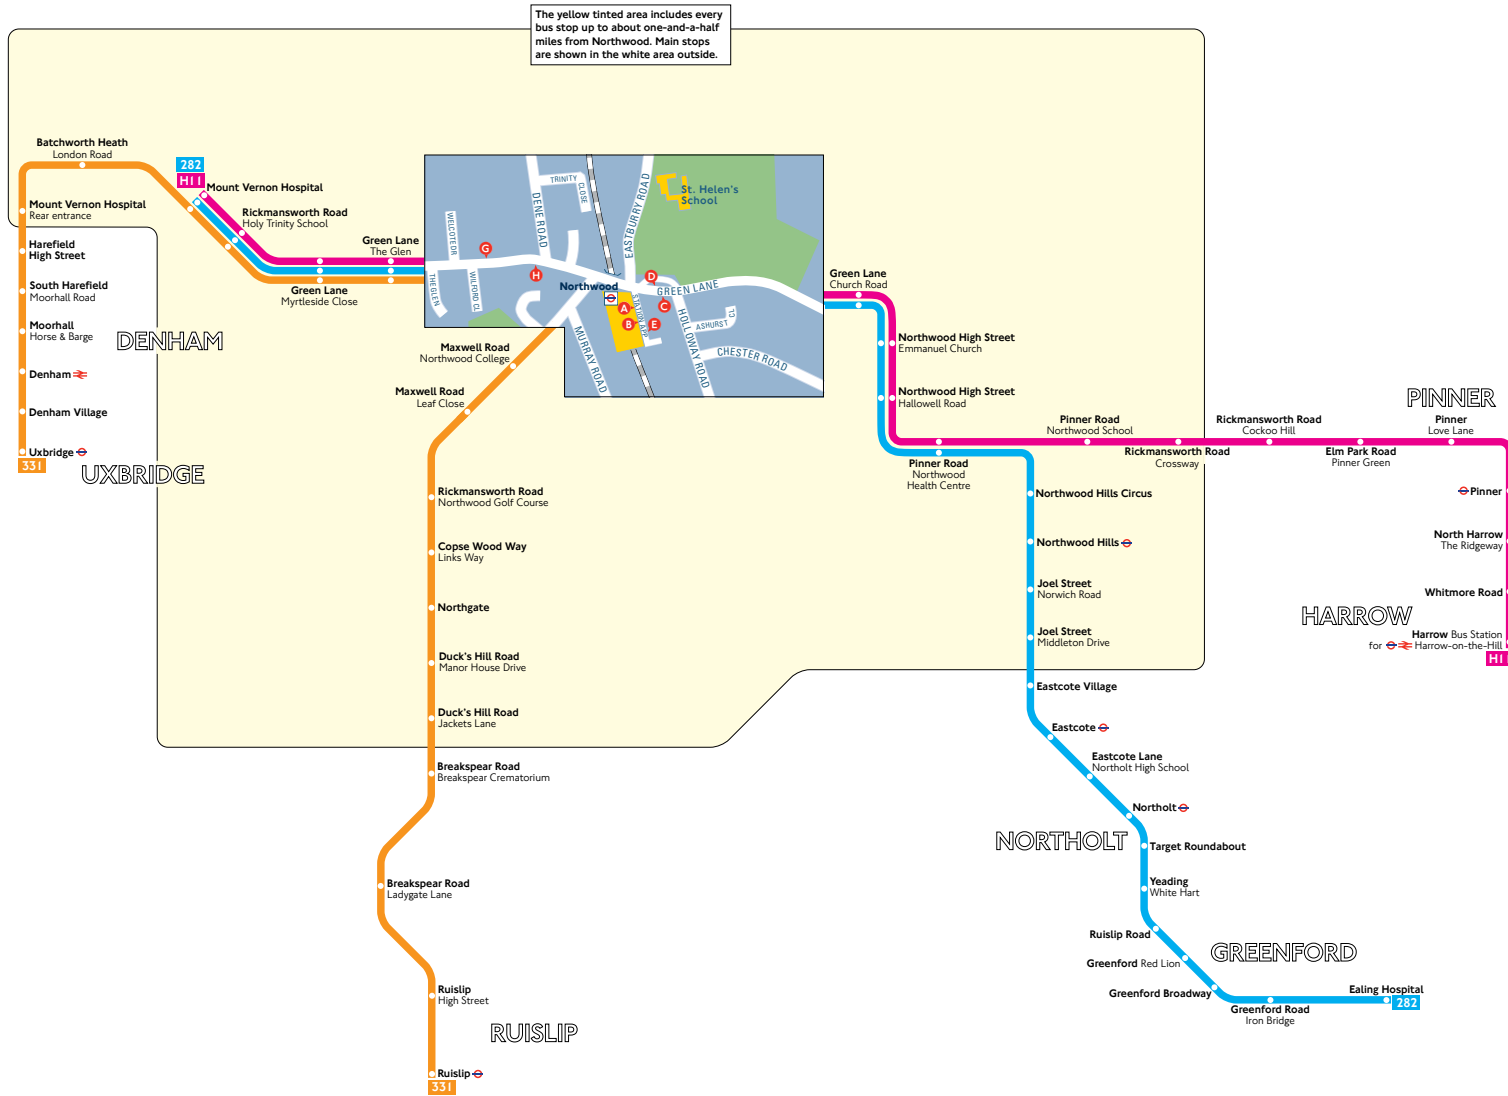

Buses from Northwood

Route finder

Day buses

Bus route	Towards	Bus stops
282	Ealing Hospital	D G
	Mount Vernon Hospital	C H
331	Ruislip	B C
	Uxbridge	A H
H11	Harrow	D G
	Mount Vernon Hospital	C H

Other buses

Bus route	Towards	Bus stops
8	Abbots Langley	D G
	Mount Vernon Hospital	C H