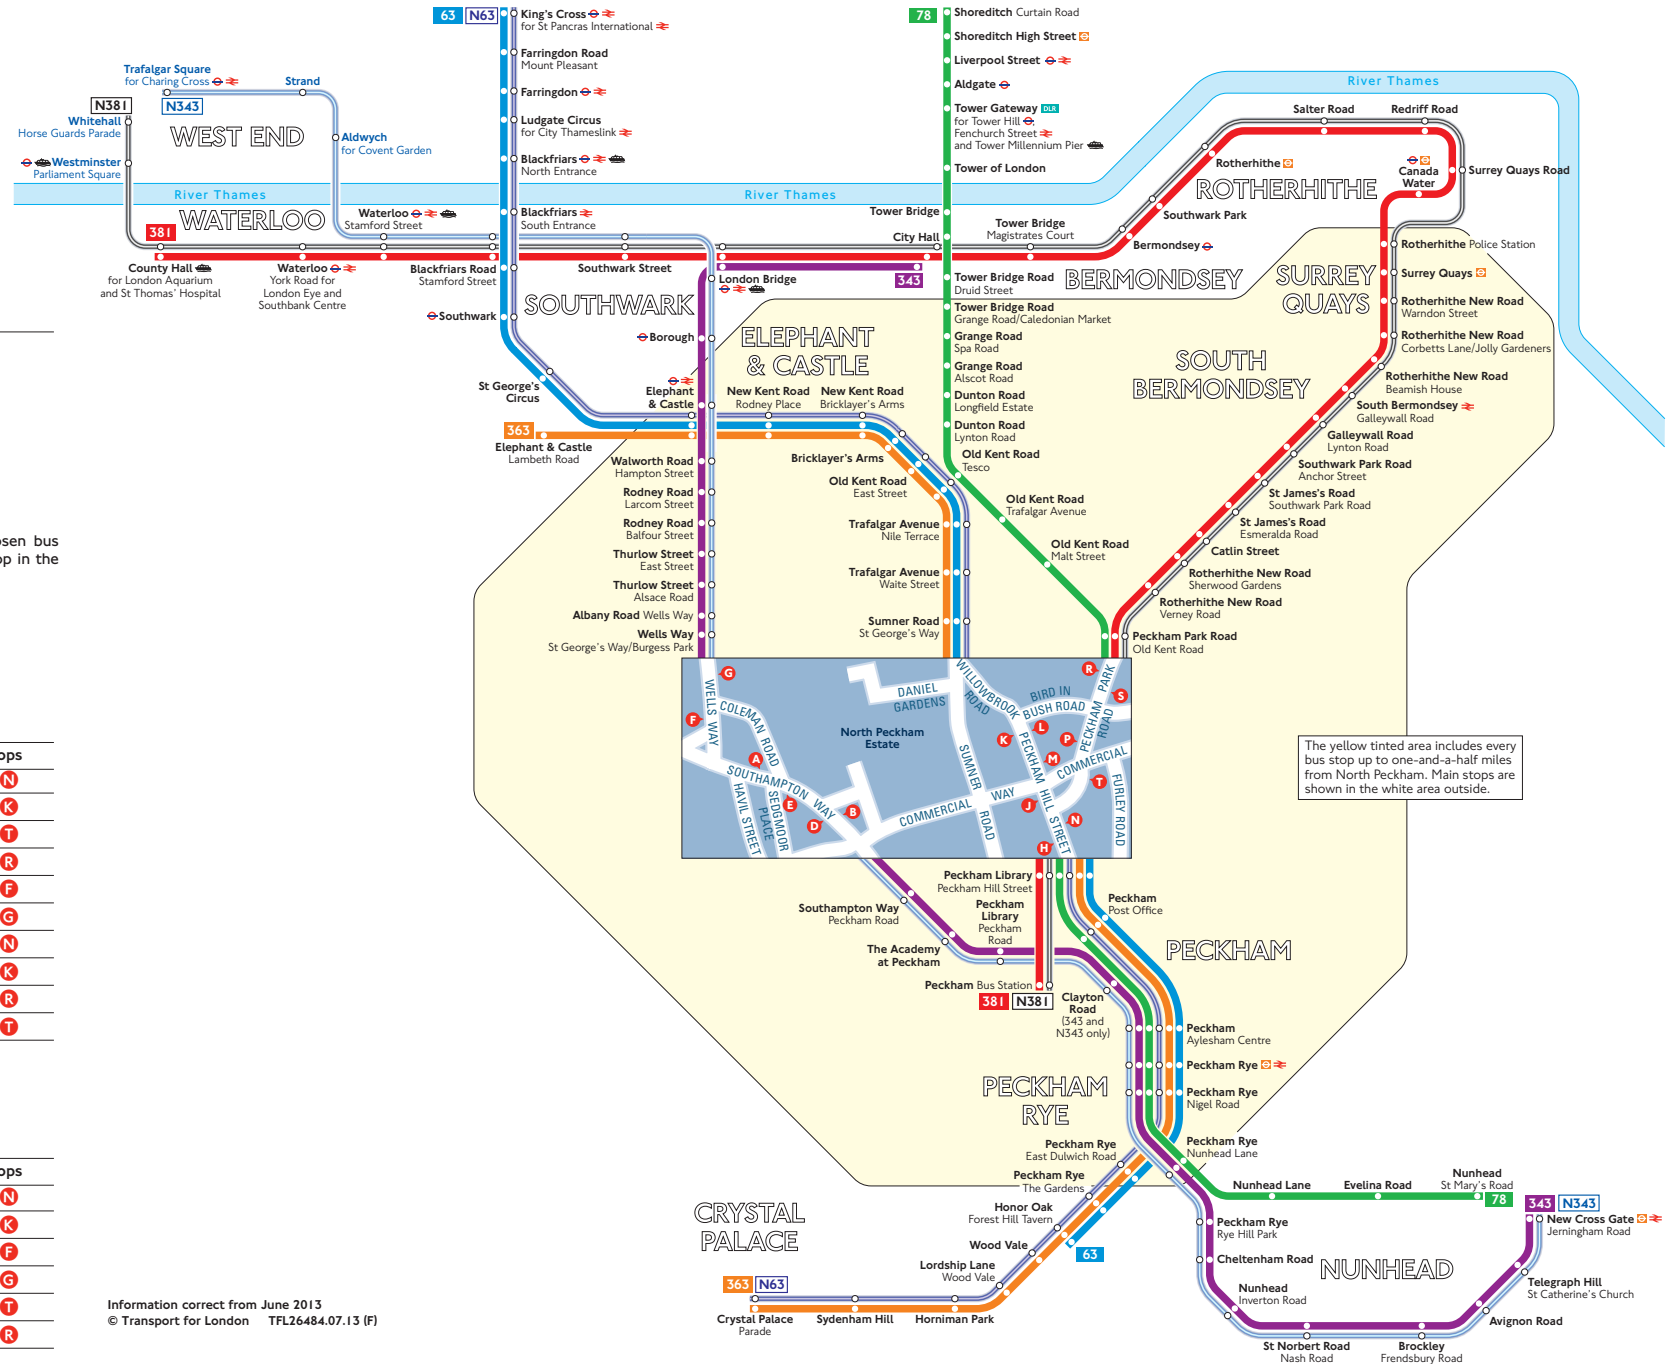

Buses from North Peckham

Key

- Connections with London Underground
- Connections with London Overground
- Connections with National Rail
- Connections with Docklands Light Railway
- Connections with river boats

Red discs show the bus stop you need for your chosen bus service. The disc **A** appears on the top of the bus stop in the street (see map of town centre in centre of diagram).

Route finder

Day buses including 24-hour services

Bus route	Towards	Bus stops
63	Honor Oak King's Cross	L M N H J K
78	Nunhead Shoreditch	N S T H P R
343	City Hall New Cross Gate	D E F A B G
363	Crystal Palace Elephant & Castle	L M N H J K
381	County Hall Peckham	H P R N S T

Night buses

Bus route	Towards	Bus stops
N63	Crystal Palace King's Cross	L M N H J K
N343	Trafalgar Square New Cross Gate	D E F A B G
N381	Peckham Whitehall	N S T H P R

Information correct from June 2013
© Transport for London TFL26484.07.13 (F)