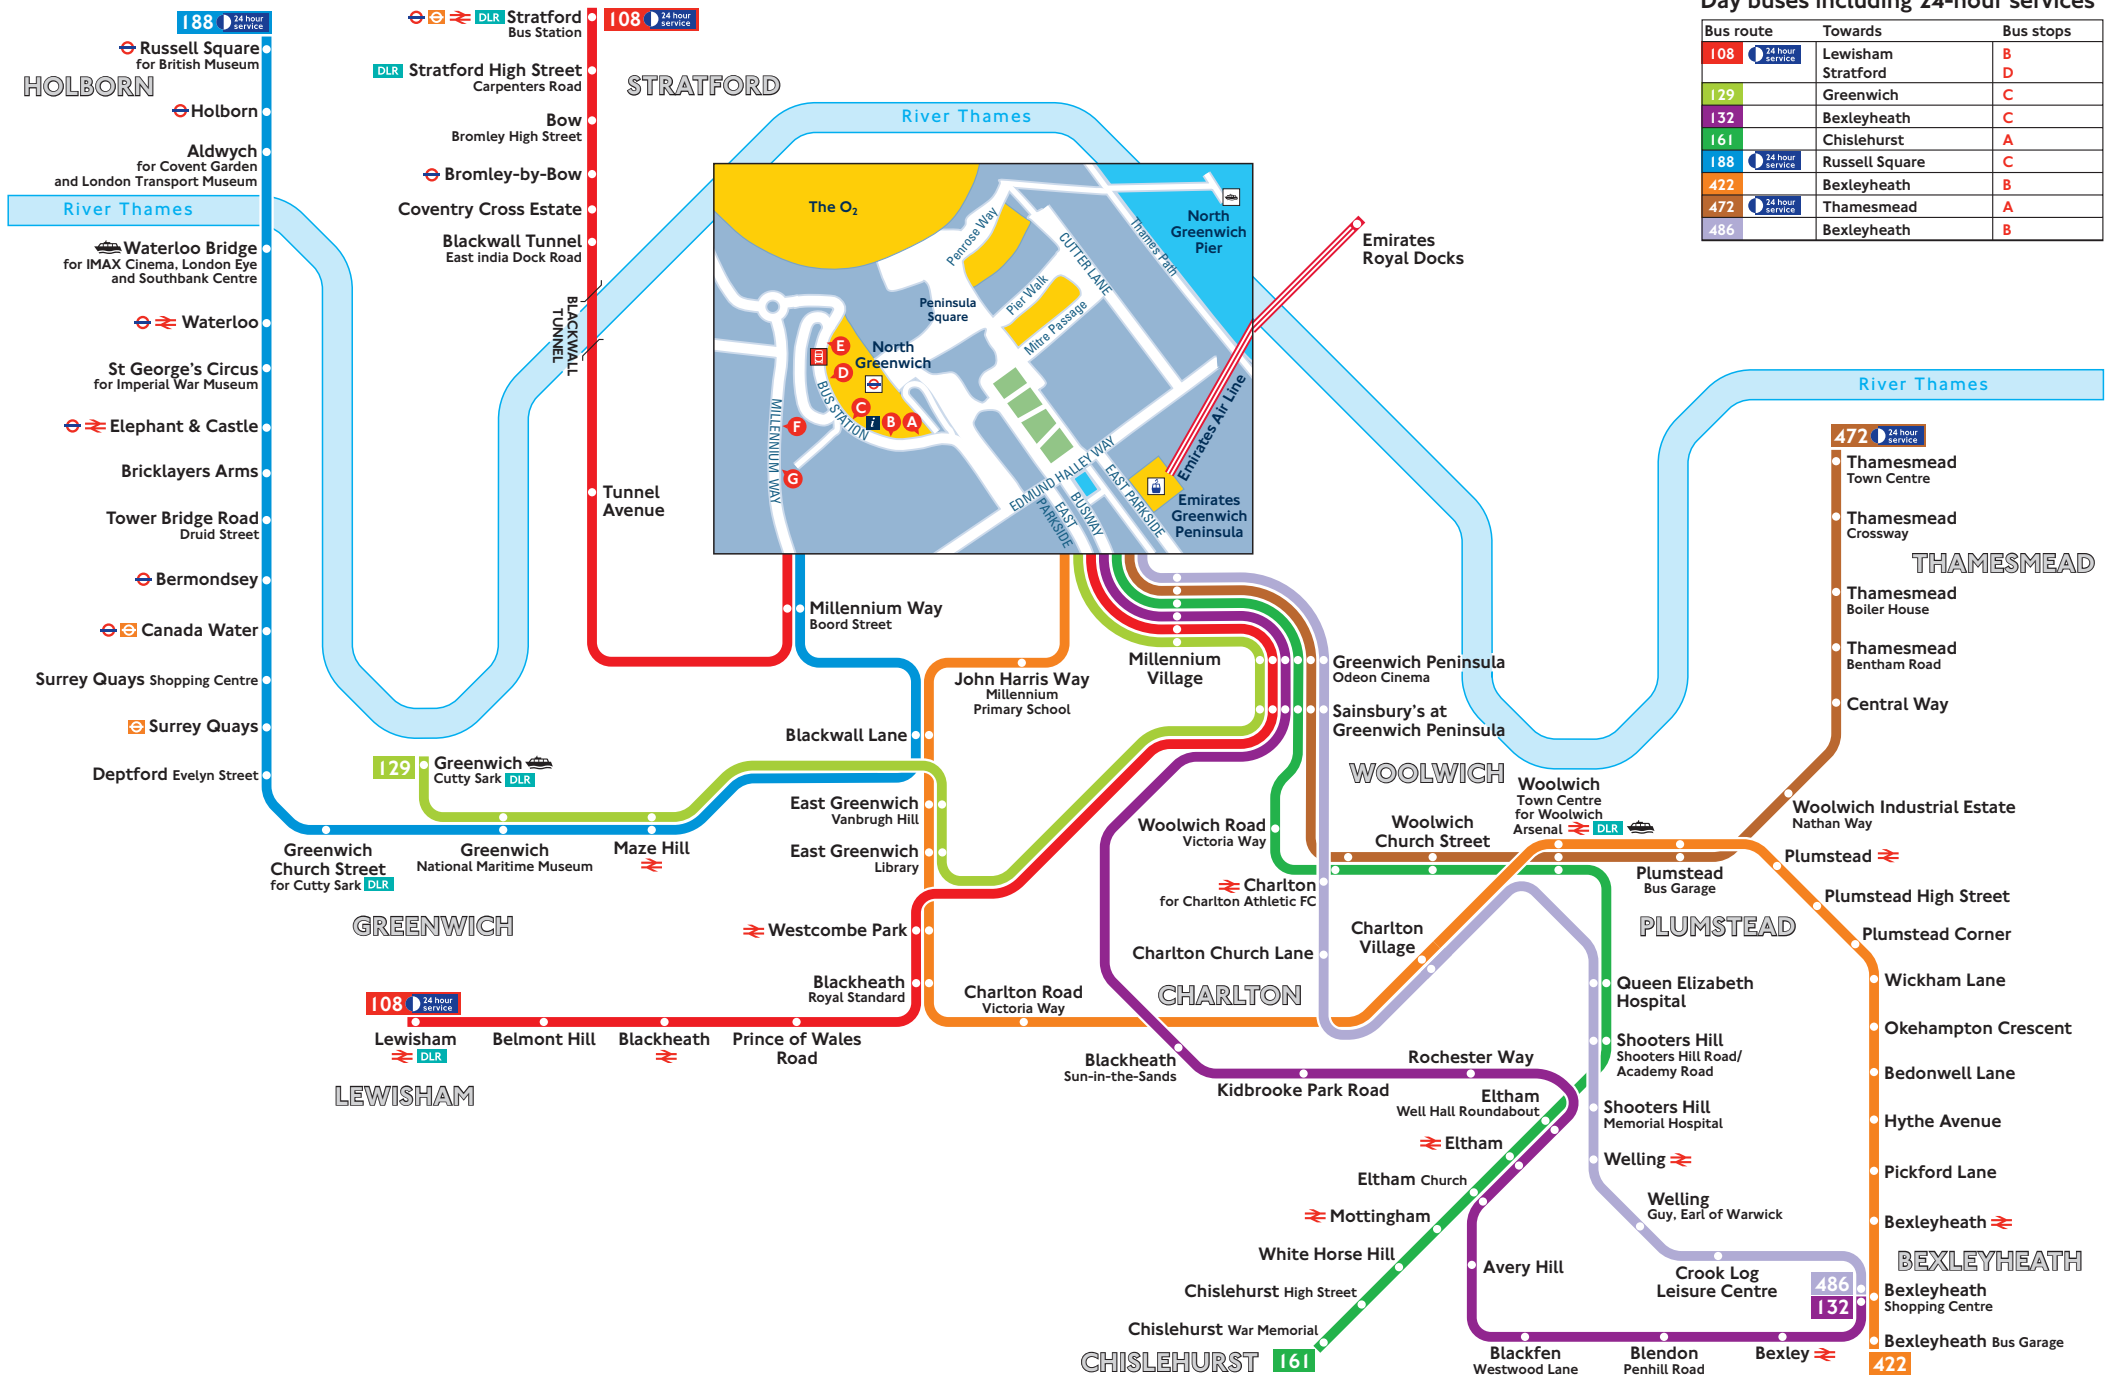

Buses from North Greenwich bus station

Route finder

Day buses including 24-hour services

Bus route	Towards	Bus stops
108 (24-hour service)	Lewisham Stratford	B D
129	Greenwich	C
132	Bexleyheath	C
161	Chislehurst	A
188 (24-hour service)	Russell Square	C
422	Bexleyheath	B
472 (24-hour service)	Thamesmead	A
486	Bexleyheath	B