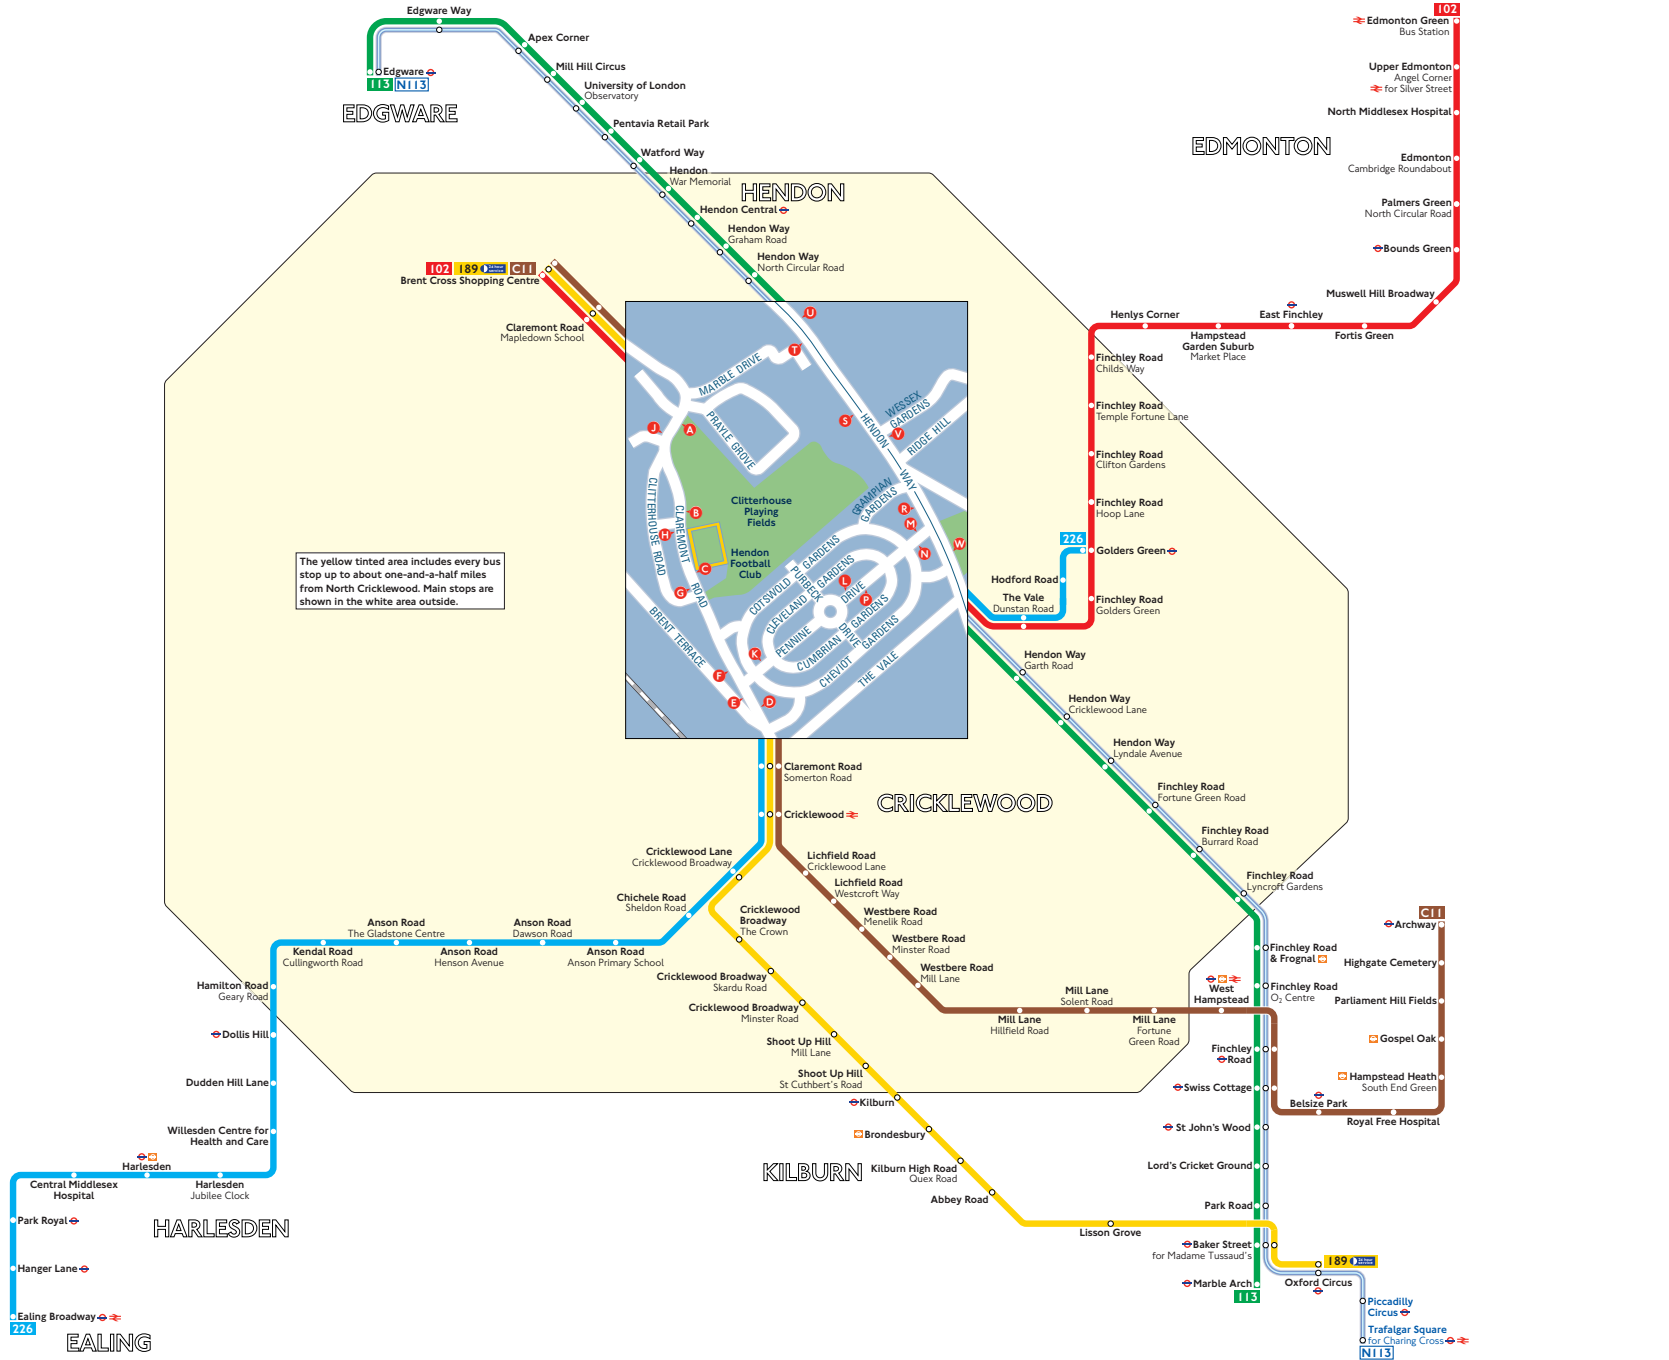

Buses from North Cricklewood

Key

- 113 Day buses in black
- N113 Night buses in blue
- Connections with London Underground
- Connections with London Overground
- Connections with National Rail

Red discs show the bus stop you need for your chosen bus service. The disc appears on the top of the bus stop in the street (see map of town centre in centre of diagram).

Route finder

Day buses including 24-hour services

Bus route	Towards	Bus stops
102	Brent Cross Shopping Centre	F G H J N P
	Edmonton Green	A B C K L M W
113	Edgware	R S T
	Marble Arch	U V W
189	Brent Cross Shopping Centre	F G H J
	Oxford Circus	A B C D
226	Ealing Broadway	D N P
	Golders Green	E K L M W
C11	Archway	A B C D
	Brent Cross Shopping Centre	F G H J

Night buses

Bus route	Towards	Bus stops
N113	Edgware	R S T
	Trafalgar Square	U V W