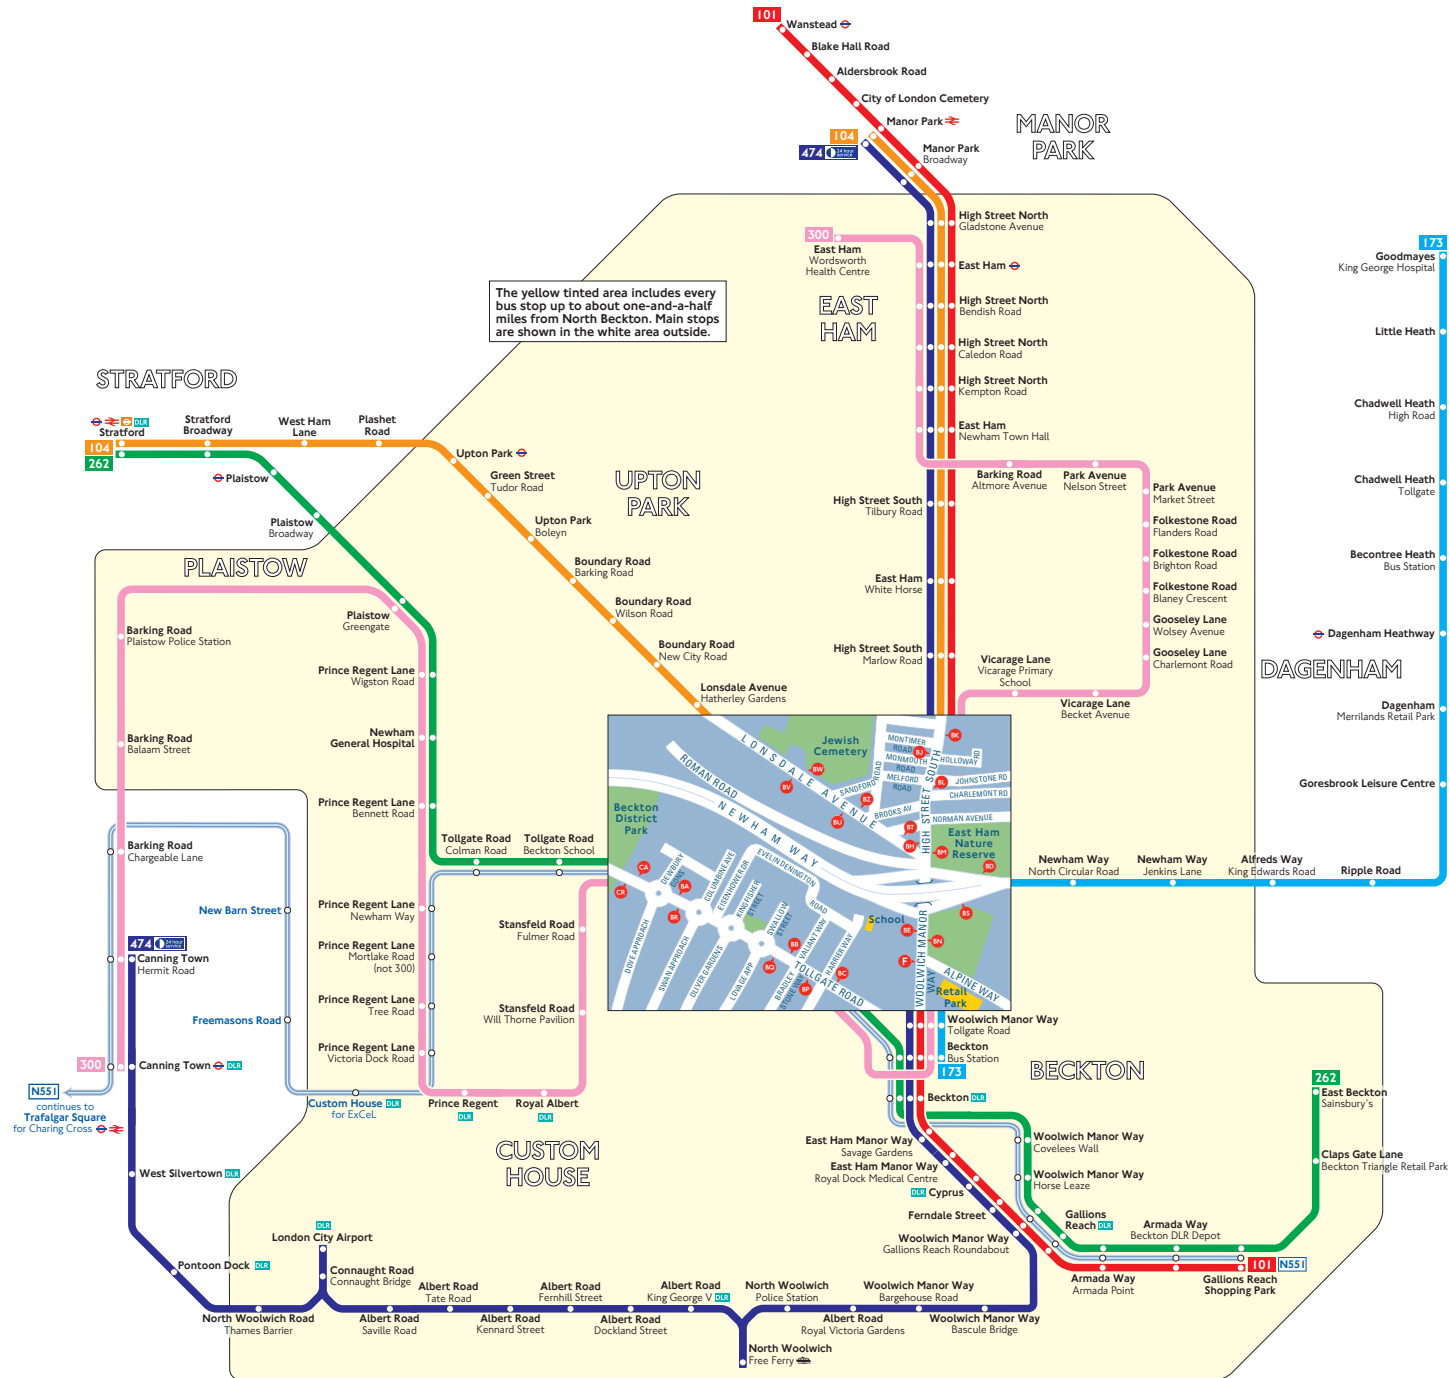

# Buses from North Beckton

## Key

- 101 Day buses in black
- N551 Night buses in blue
- Connections with London Underground
- Connections with London Overground
- Connections with National Rail
- Connections with Docklands Light Railway
- Connections with river boats

**A** Red discs show the bus stop you need for your chosen bus service. The disc **A** appears on the top of the bus stop in the street (see map of town centre in centre of diagram).

## Route finder