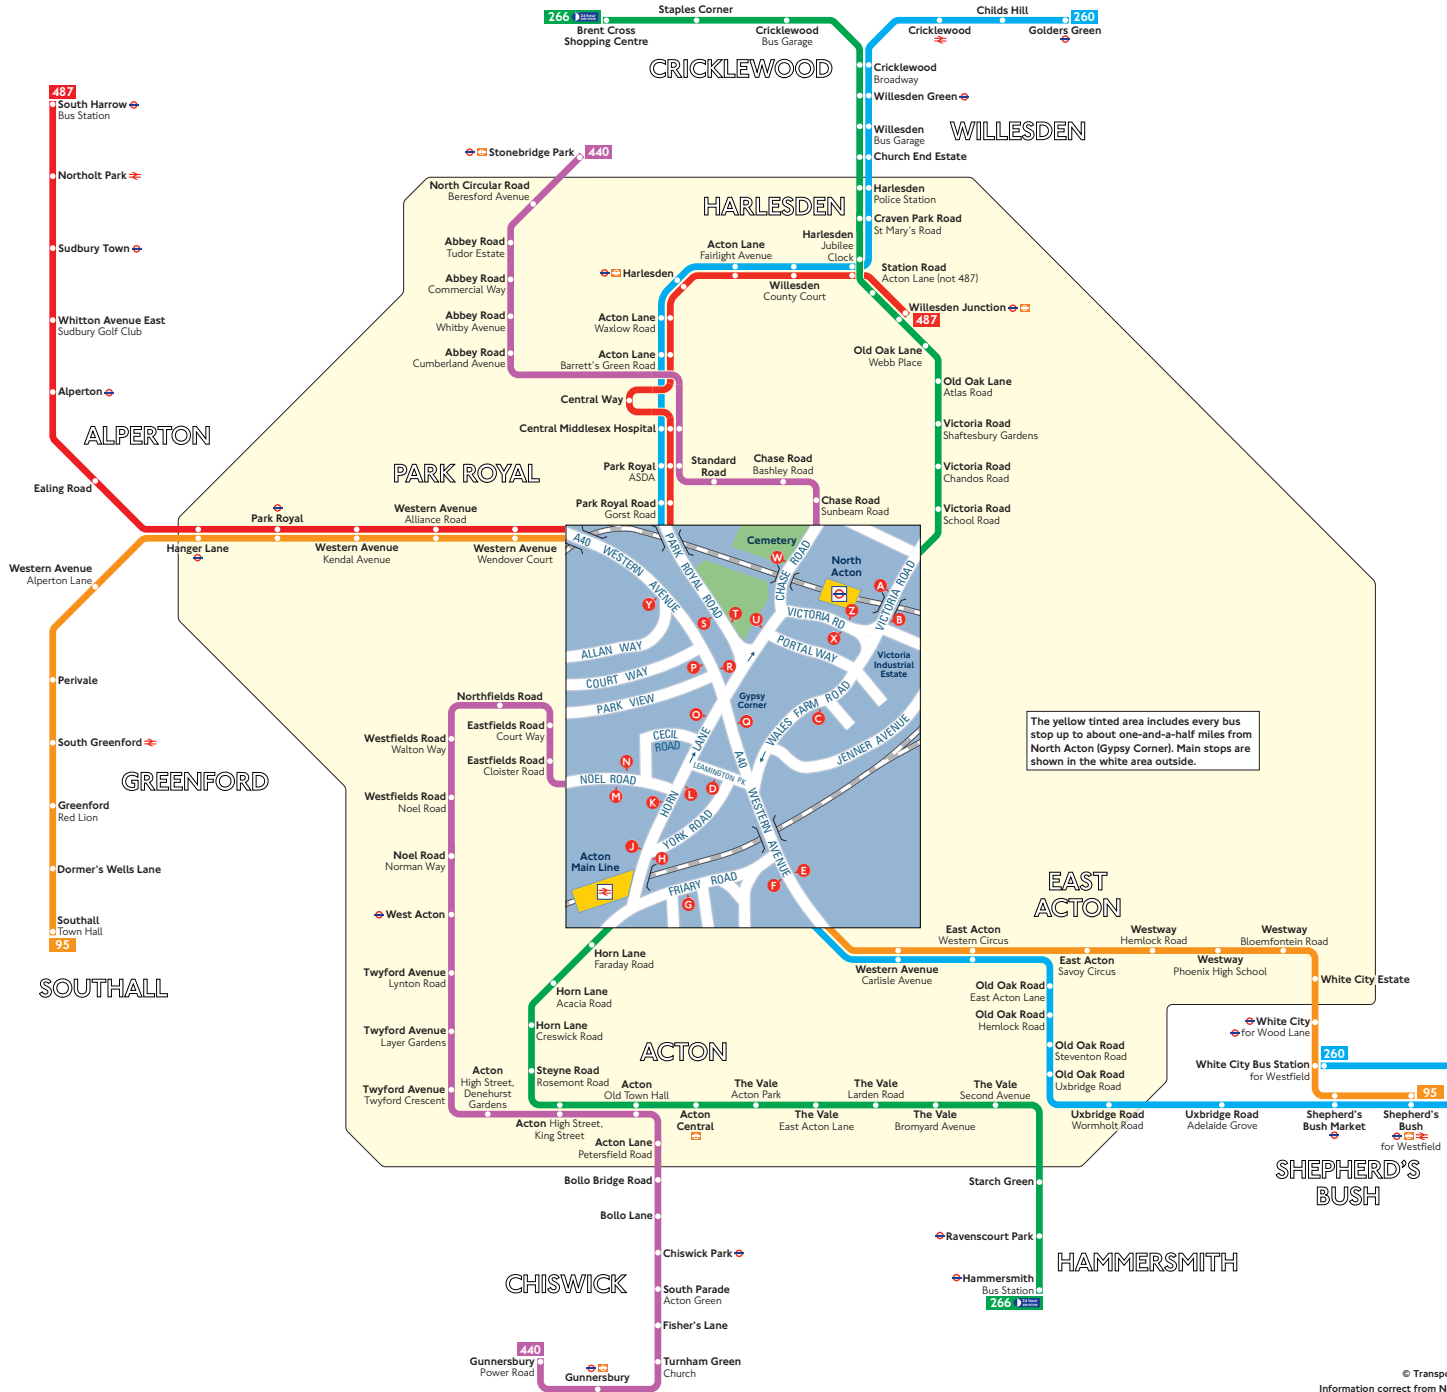

Buses from North Acton (Gypsy Corner)

Key

1. Connections with London Underground
   - Connections with London Overground
   - Connections with National Rail
2. Red discs show the bus stop you need for your chosen bus service. The disc **A** appears on the top of the bus stop in the street (see map of town centre in centre of diagram).

Route finder

Day buses including 24-hour services

Bus route	Towards	Bus stops
95	Shepherd's Bush	E O R
	Southall	P Y
260	Golders Green	F G J K O S
	White City	C E T U Z
266	Brent Cross	A J K O U Z
	Hammersmith	B C D H L
440	Gunnersbury	C D M Z
	Stonebridge Park	N O W X
487	South Harrow	C P T U Y Z
	Wilkesden Junction	R S