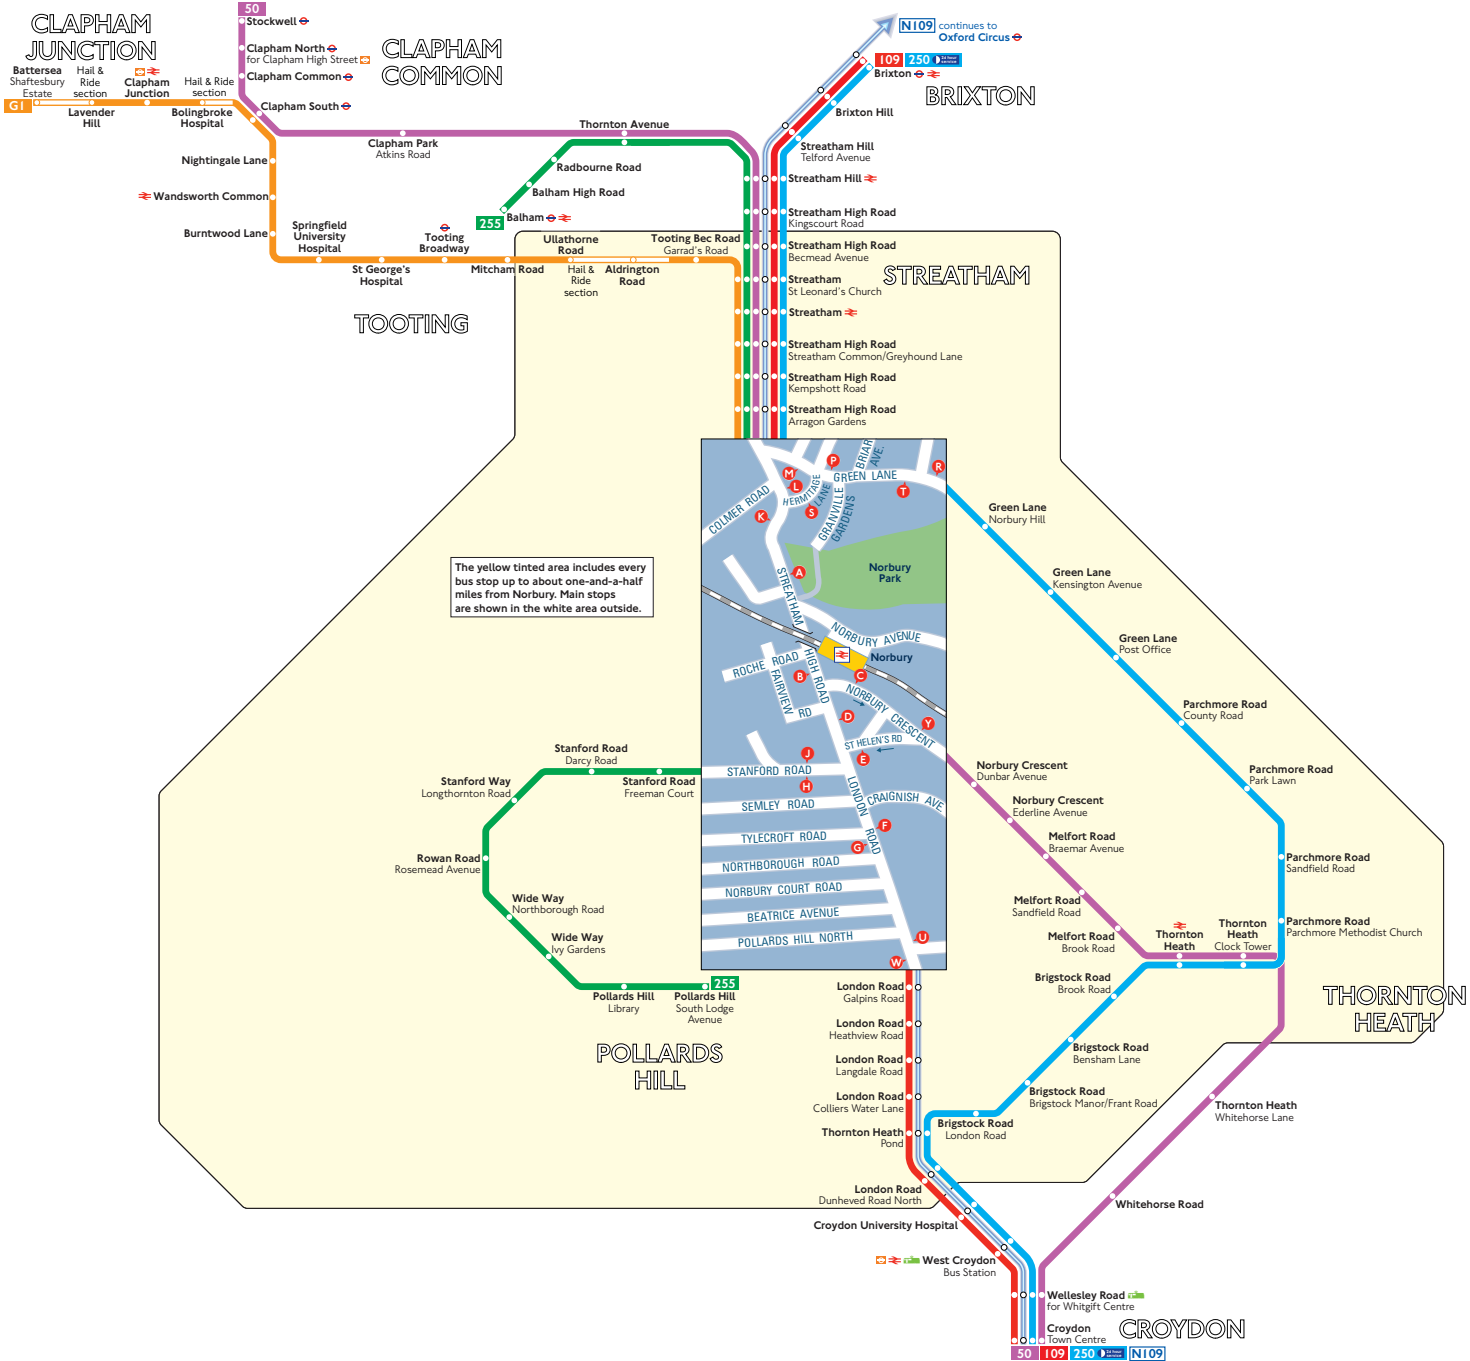

Buses from Norbury

Key

- 50 Day buses in black
- N109 Night buses in blue
- Connections with London Underground
- Connections with London Overground
- Connections with National Rail
- Connections with river boats
- Connections with Tramlink

Red discs show the bus stop you need for your chosen bus service. The disc **A** appears on the top of the bus stop in the street (see map of town centre in centre of diagram).

Route finder

Day buses including 24-hour services

Bus route	Towards	Bus stops
50	Croydon	A C L Y
	Stockwell	B E K
109	Brixton	B G K W
	Croydon	A D F L U
250	Brixton	M T
	Croydon	P R
255	Balham	B J K
	Pollards Hill	A D H L
G1	Battersea	S

Night buses

Bus route	Towards	Bus stops
N109	Croydon	A D F L U
	Oxford Circus	B G K W