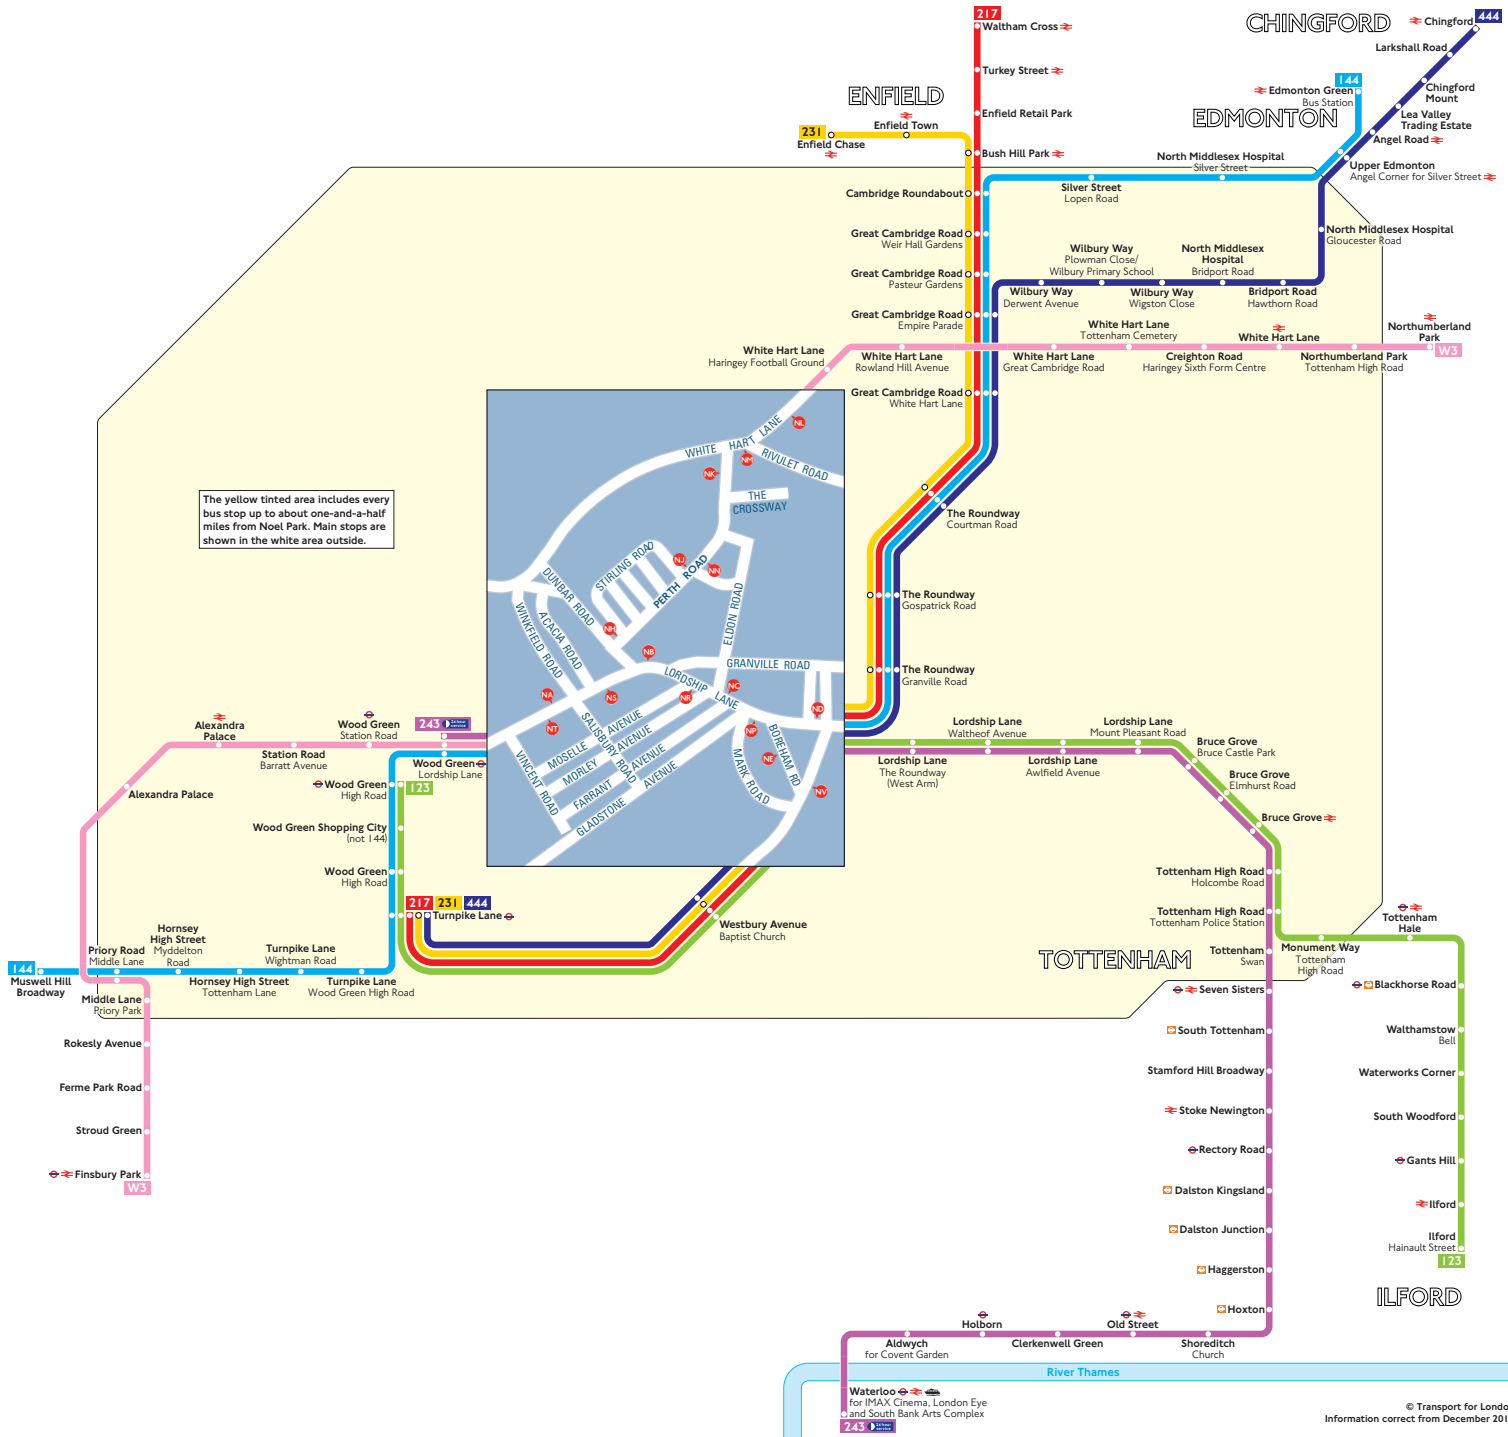

Buses from Noel Park

Route finder

Day buses including 24-hour services

Bus route	Towards	Bus stops
123	Ilford	NP, NE
	Wood Green	NY
144	Edmonton Green	NA, NB, NC, ND
	Muswell Hill	NP, NR, NS, NT
217	Turnpike Lane	NY
	Waltham Cross	NE
231	Enfield	NE
	Turnpike Lane	NY
243	Waterloo	NA, NB, NC, ND
	Wood Green	NP, NR, NS, NT
444	Chingford	NE
	Turnpike Lane	NY
W3	Finsbury Park	NB, NR, NN, NS, NT
	Northumberland Park	NA, NP, NU, NK