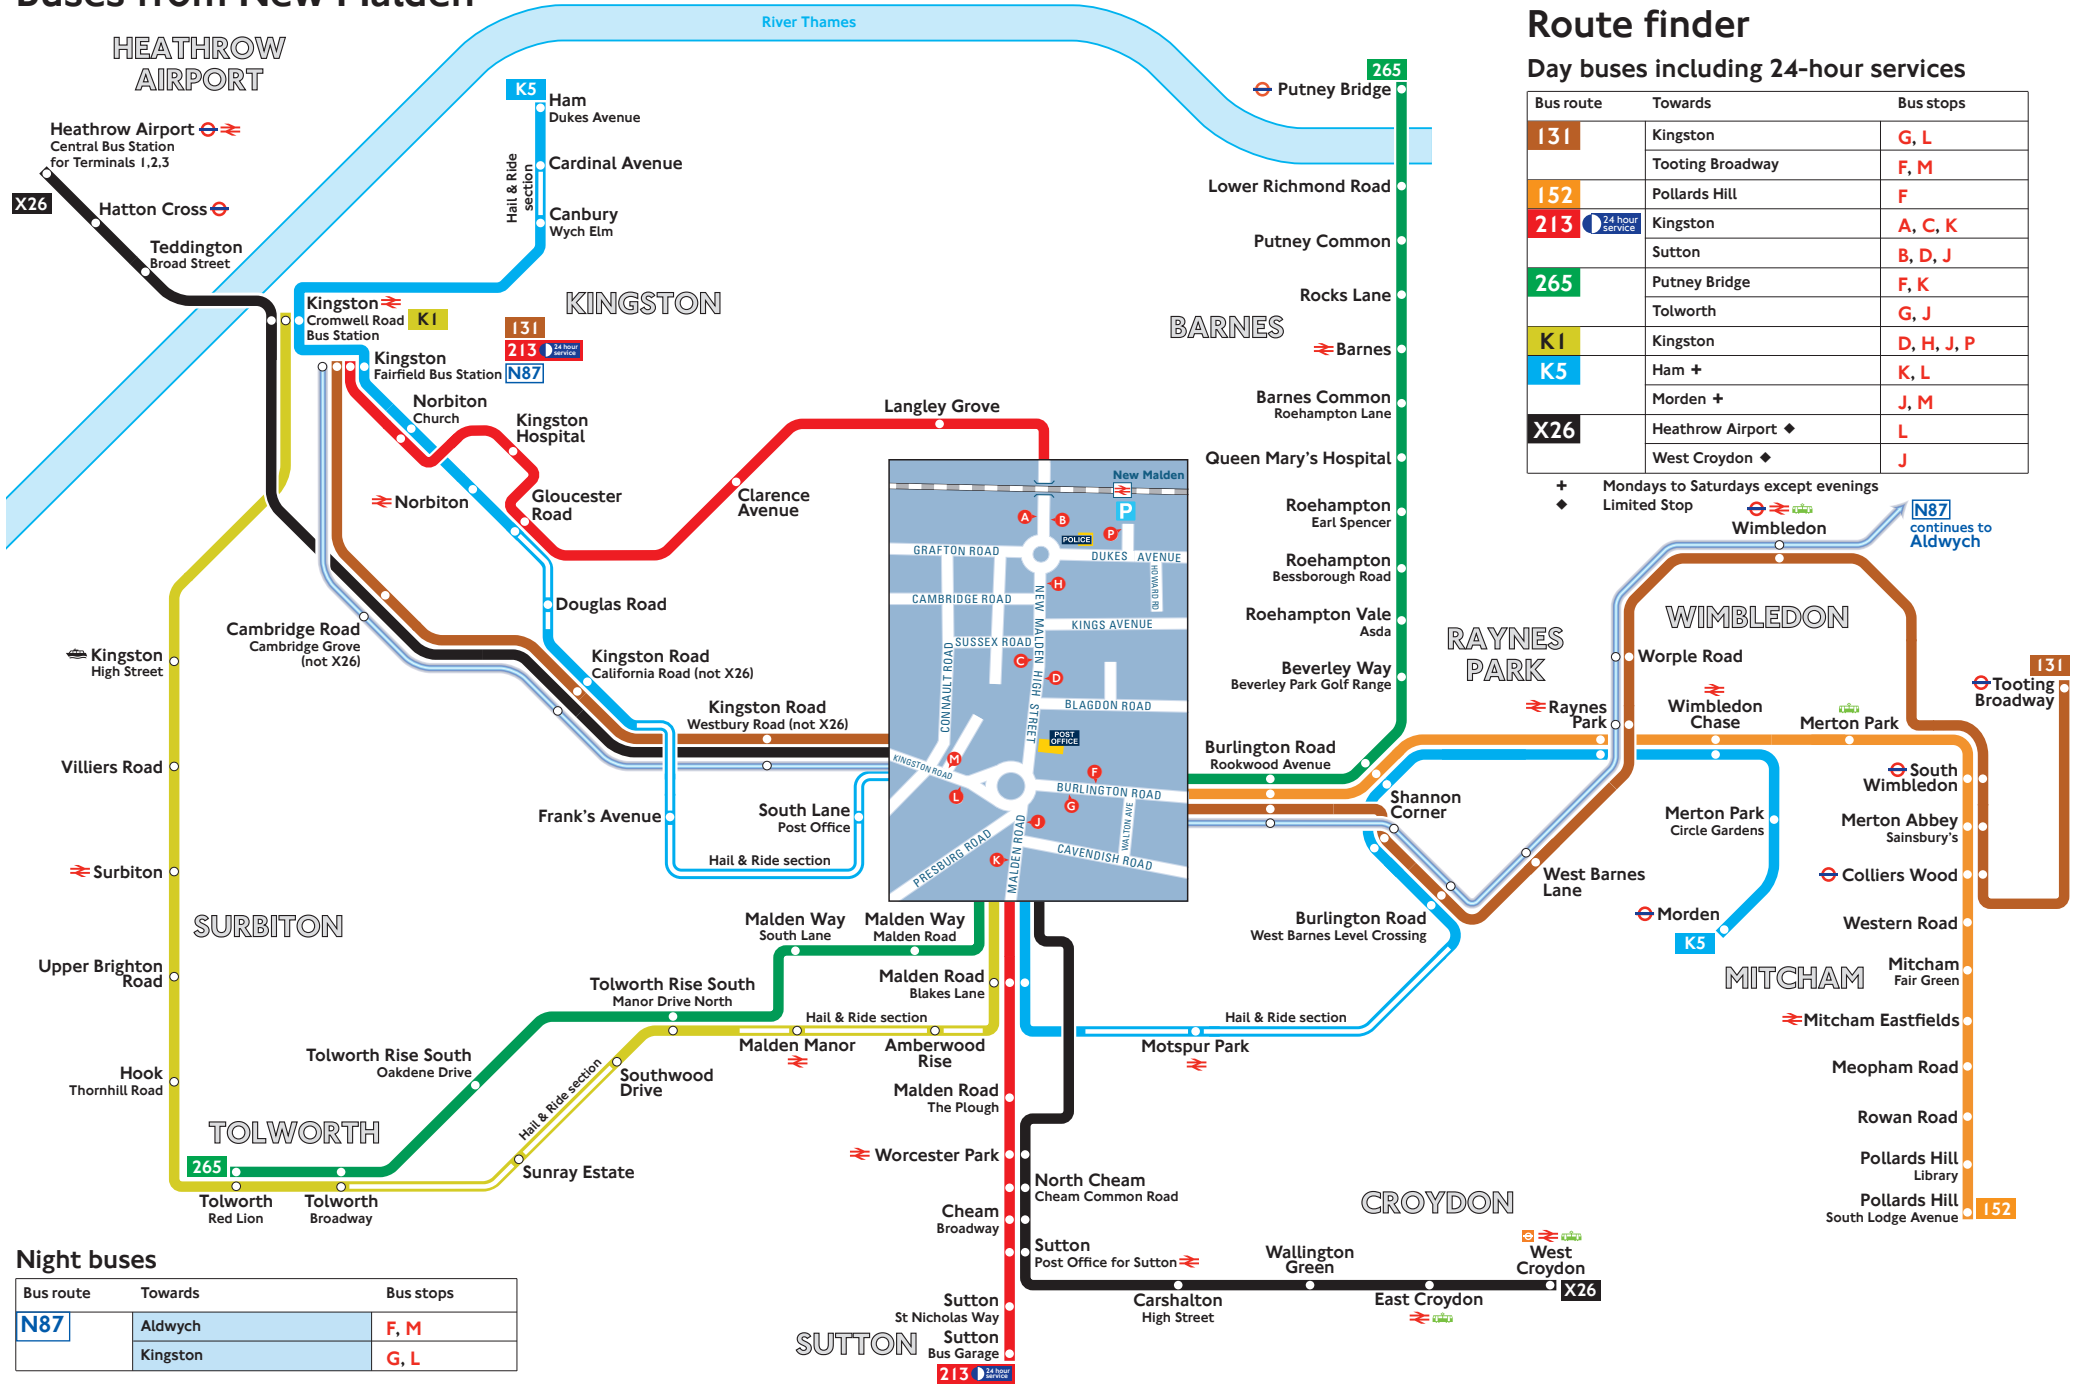

# Buses from New Malden

## Route finder

Day buses including 24-hour services

Bus route	Towards	Bus stops
<b>131</b>	Kingston	G, L
	Tooting Broadway	F, M
<b>152</b>	Pollards Hill	F
<b>213</b>	Kingston	A, C, K
	Sutton	B, D, J
<b>265</b>	Putney Bridge	F, K
	Tolworth	G, J
<b>KI</b>	Kingston	D, H, J, P
<b>K5</b>	Ham +	K, L
	Morden +	J, M
<b>X26</b>	Heathrow Airport ♦	L
	West Croydon ♦	J

+ Mondays to Saturdays except evenings

♦ Limited Stop

**N87** continues to Aldwych

## Night buses

Bus route	Towards	Bus stops
<b>N87</b>	Aldwych	F, M
	Kingston	G, L