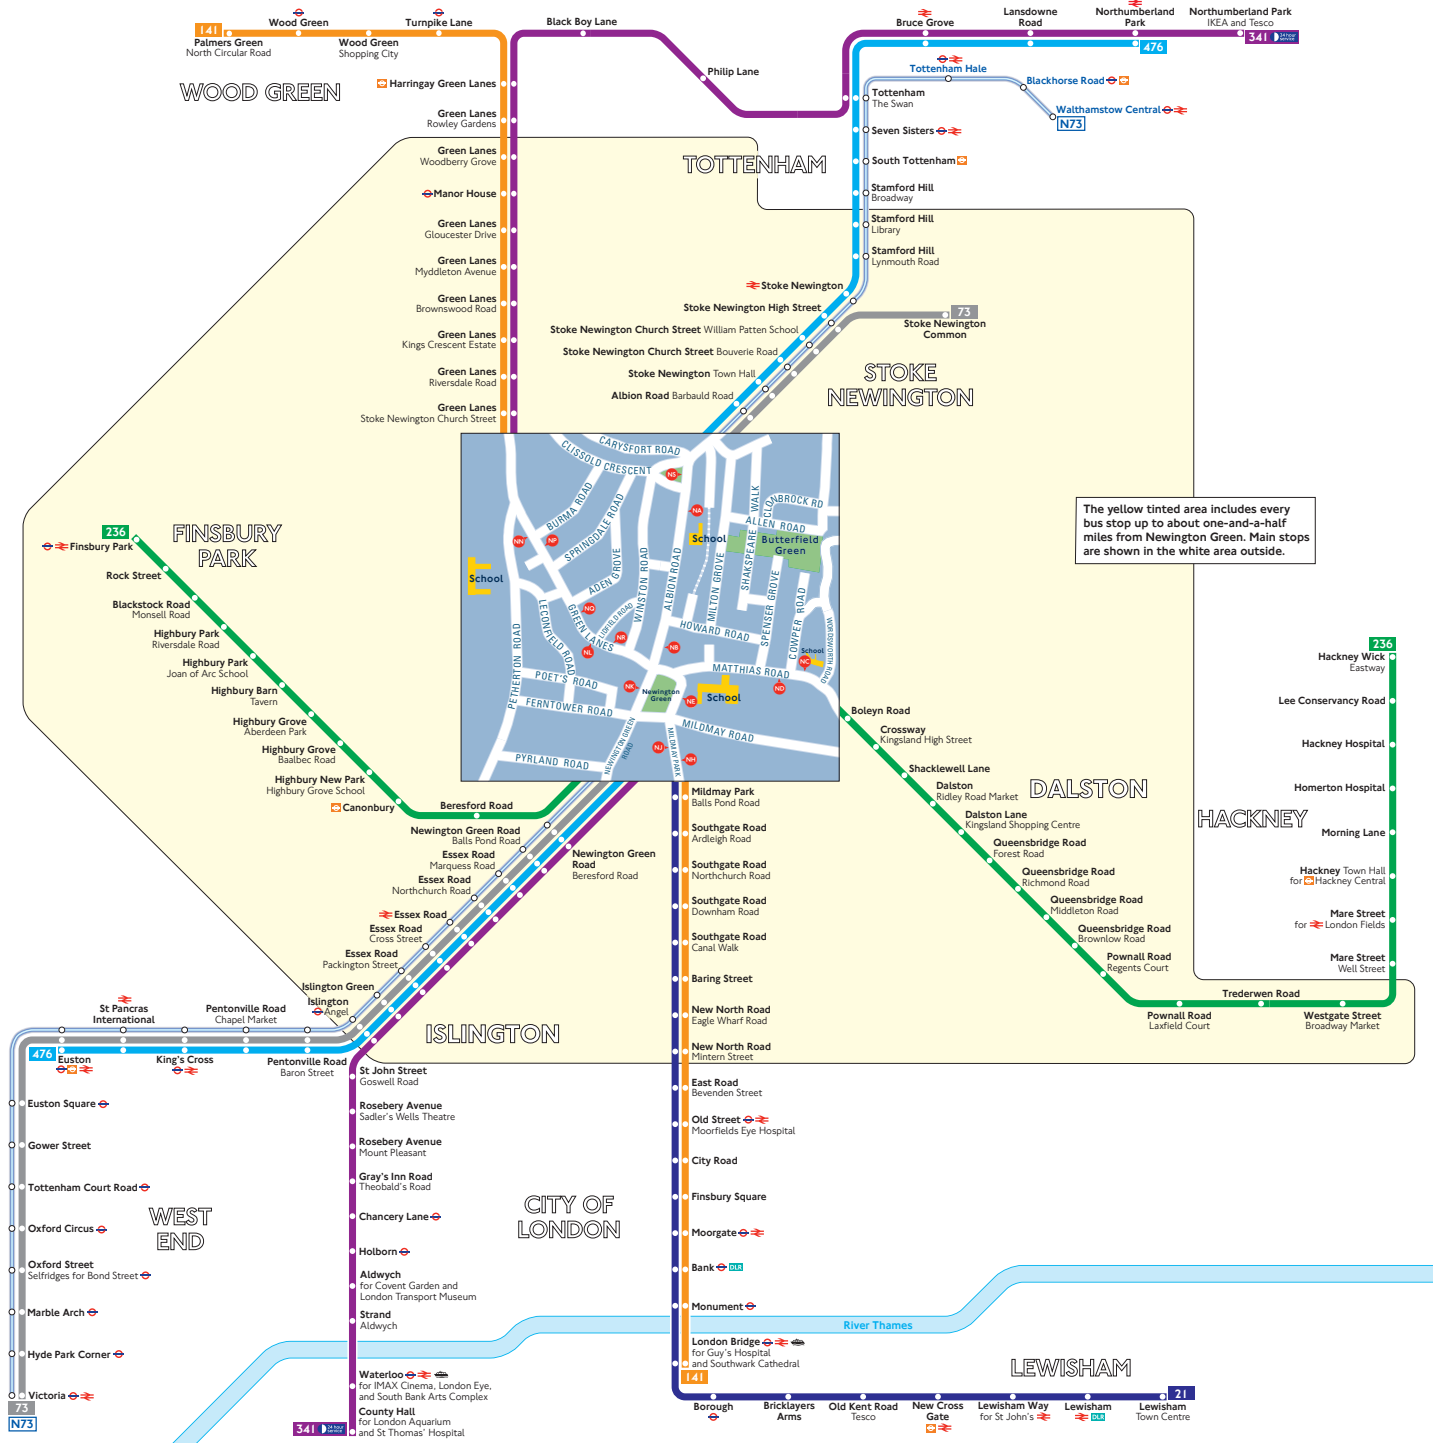

Buses from Newington Green

Route finder

Day buses including 24-hour services

| Bus route | Towards | Bus stops |
|------------|---------------------|----------------|
| 21 | Lewisham | NE NH |
| 73 | Stoke Newington | NR NS |
| | Victoria | NA NB NE |
| 141 | London Bridge | NE NH NP NO NR |
| | Palmer's Green | NJ NK NL NN |
| 236 | Finsbury Park | ND NE |
| | Hackney Wick | NC NK |
| 341 | County Hall | NE NP NO NR |
| | Northumberland Park | NK NL NN |
| 476 | Euston | NA NB NE |
| | Northumberland Park | NR NS |

Night buses

| Bus route | Towards | Bus stops |
|------------|---------------------|-----------|
| N73 | Victoria | NA NB NE |
| | Walthamstow Central | NR NS |