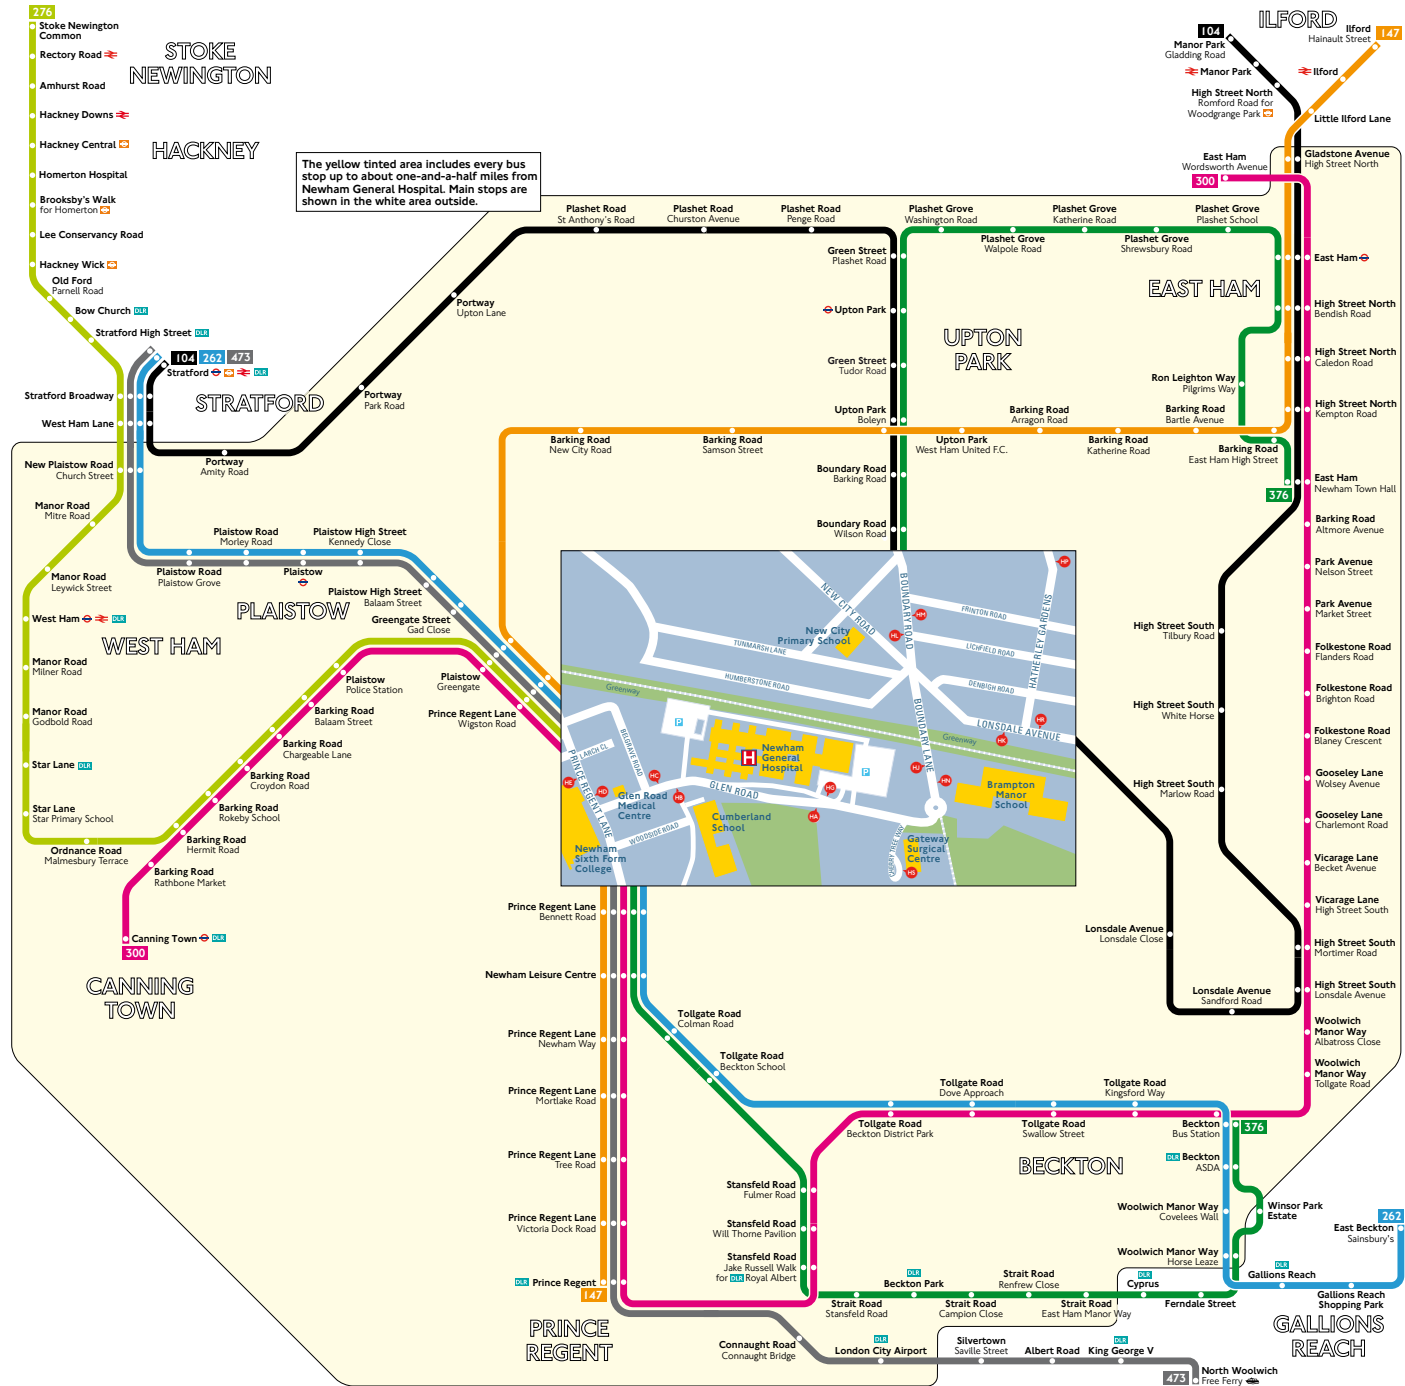

Buses from Newham General Hospital

Route finder

Day buses

Bus route	Towards	Bus stops
104	Manor Park	HP, HR
	Stratford	HK, HL
147	Ilford	HE
	Prince Regent	HD
262	East Beckton	HD
	Stratford	HE
276	Stoke Newington	HA, HB, HE, HS
300	Canning Town	HE
	East Ham	HD
376	Beckton	HA, HB, HM, HN
	East Ham	HC, HG, HJ, HL
473	North Woolwich	HD
	Stratford	HE