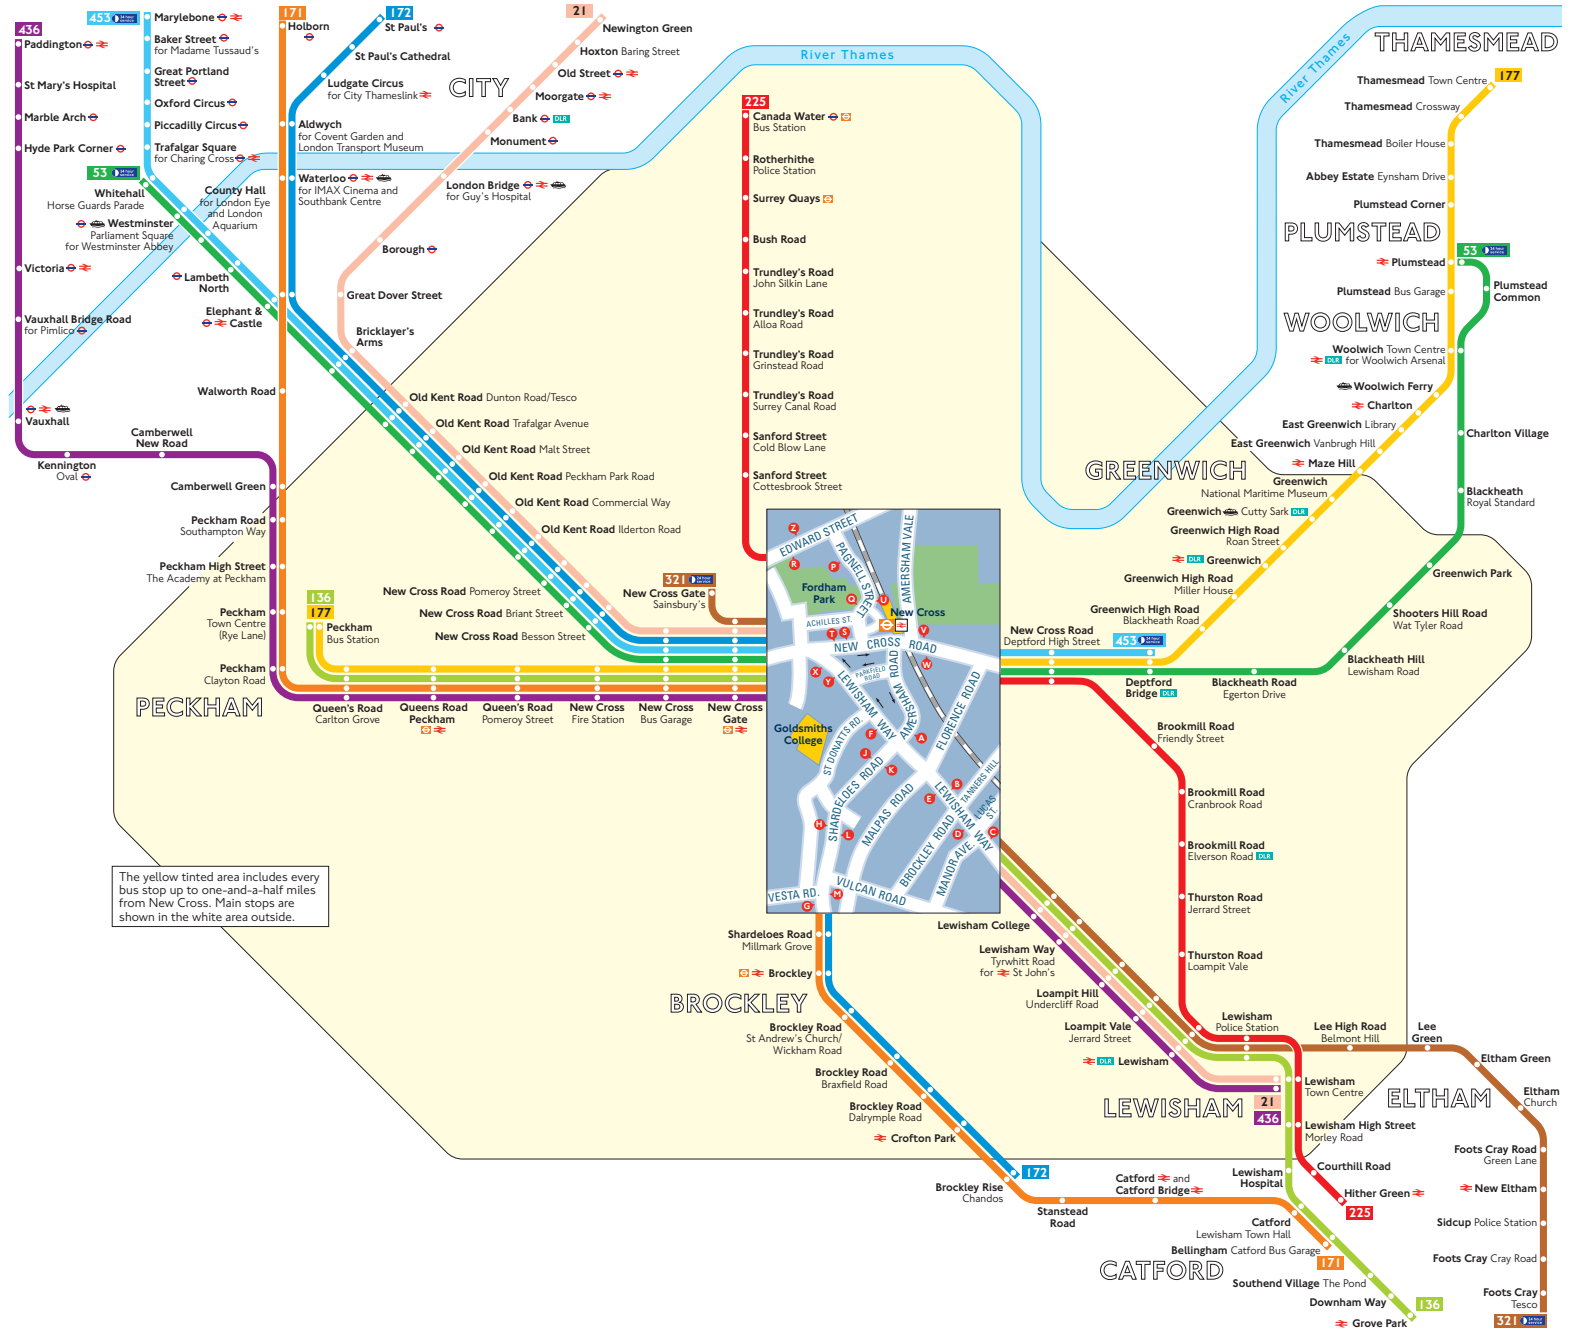

Buses from New Cross

Key

- Connections with London Underground
- Connections with London Overground
- Connections with National Rail
- Connections with Docklands Light Railway
- Connections with river boats

Red discs show the bus stop you need for your chosen bus service. The disc appears on the top of the bus stop in the street (see map of town centre in centre of diagram).

Route finder

Day buses including 24-hour services

Bus route	Towards	Bus stops
21	Lewisham	A B C T
	Newington Green	D E F X
53	Plumstead	S V
	Whitehall	W X
136	Grove Park	A B C T
	Peckham	D E F Y
171	Bellingham	K L M T
	Holborn	F G H J Y
172	Brockley Rise	K L M T
	St Paul's	F G H J X
177	Peckham	W Y
	Thamesmead	S V
225	Canada Water	P R O S W
	Hither Green	U V Z
321	Foots Cray	A B C T
	New Cross Gate	D E F X
436	Lewisham	A B C T
	Paddington	D E F Y
453	Deptford Bridge	S V
	Marylebone	W X