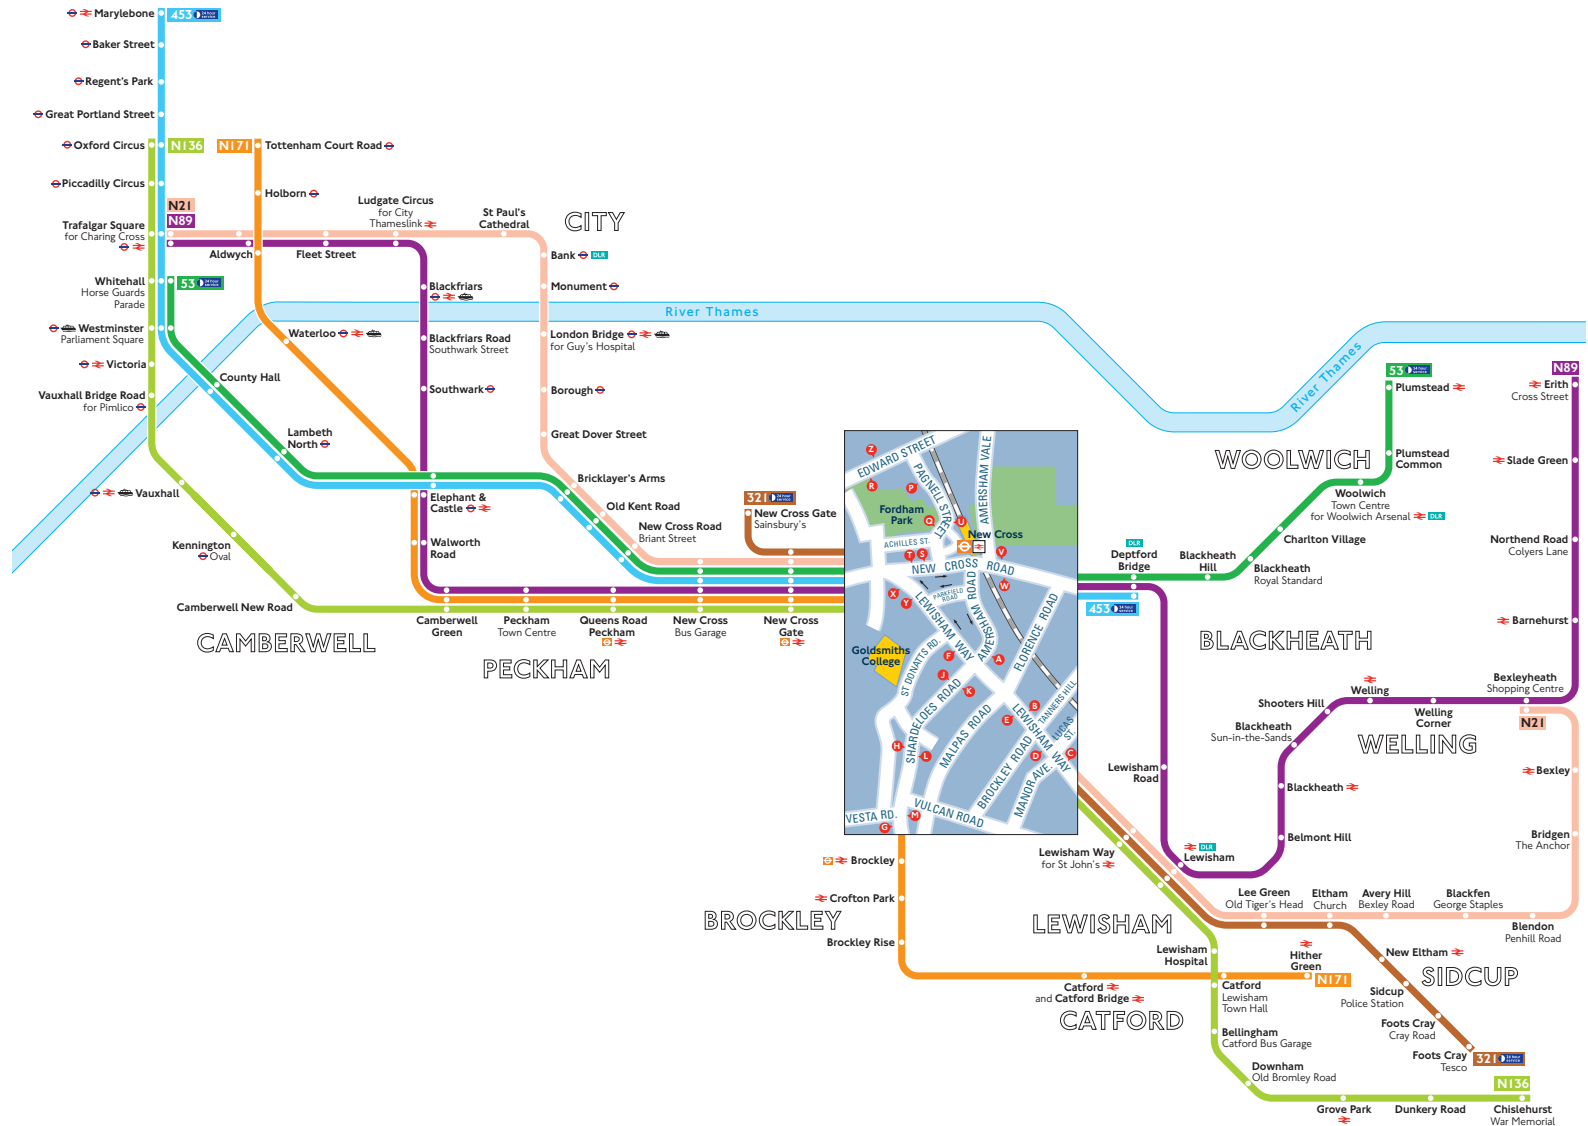

Night buses from New Cross

Key

- Connections with London Underground
- Connections with London Overground
- Connections with National Rail
- Connections with Docklands Light Railway
- Connections with river boats

Red discs show the bus stop you need for your chosen bus service. The disc **A** appears on the top of the bus stop in the street (see map of town centre in centre of diagram).

Route finder

Night buses including 24-hour services

Bus route	Towards	Bus stops
53	Plumstead Whitehall	S V W X
321	Foots Cray New Cross Gate	A B C T D E F X
453	Deptford Marylebone	S V W X
N21	Bexleyheath Trafalgar Square	A B C T D E F X
N89	Erith Trafalgar Square	T V W Y
NI36	Chislehurst Oxford Circus	A B C T D E F Y
NI71	Hither Green Tottenham Court Road	K L M T F G H J Y