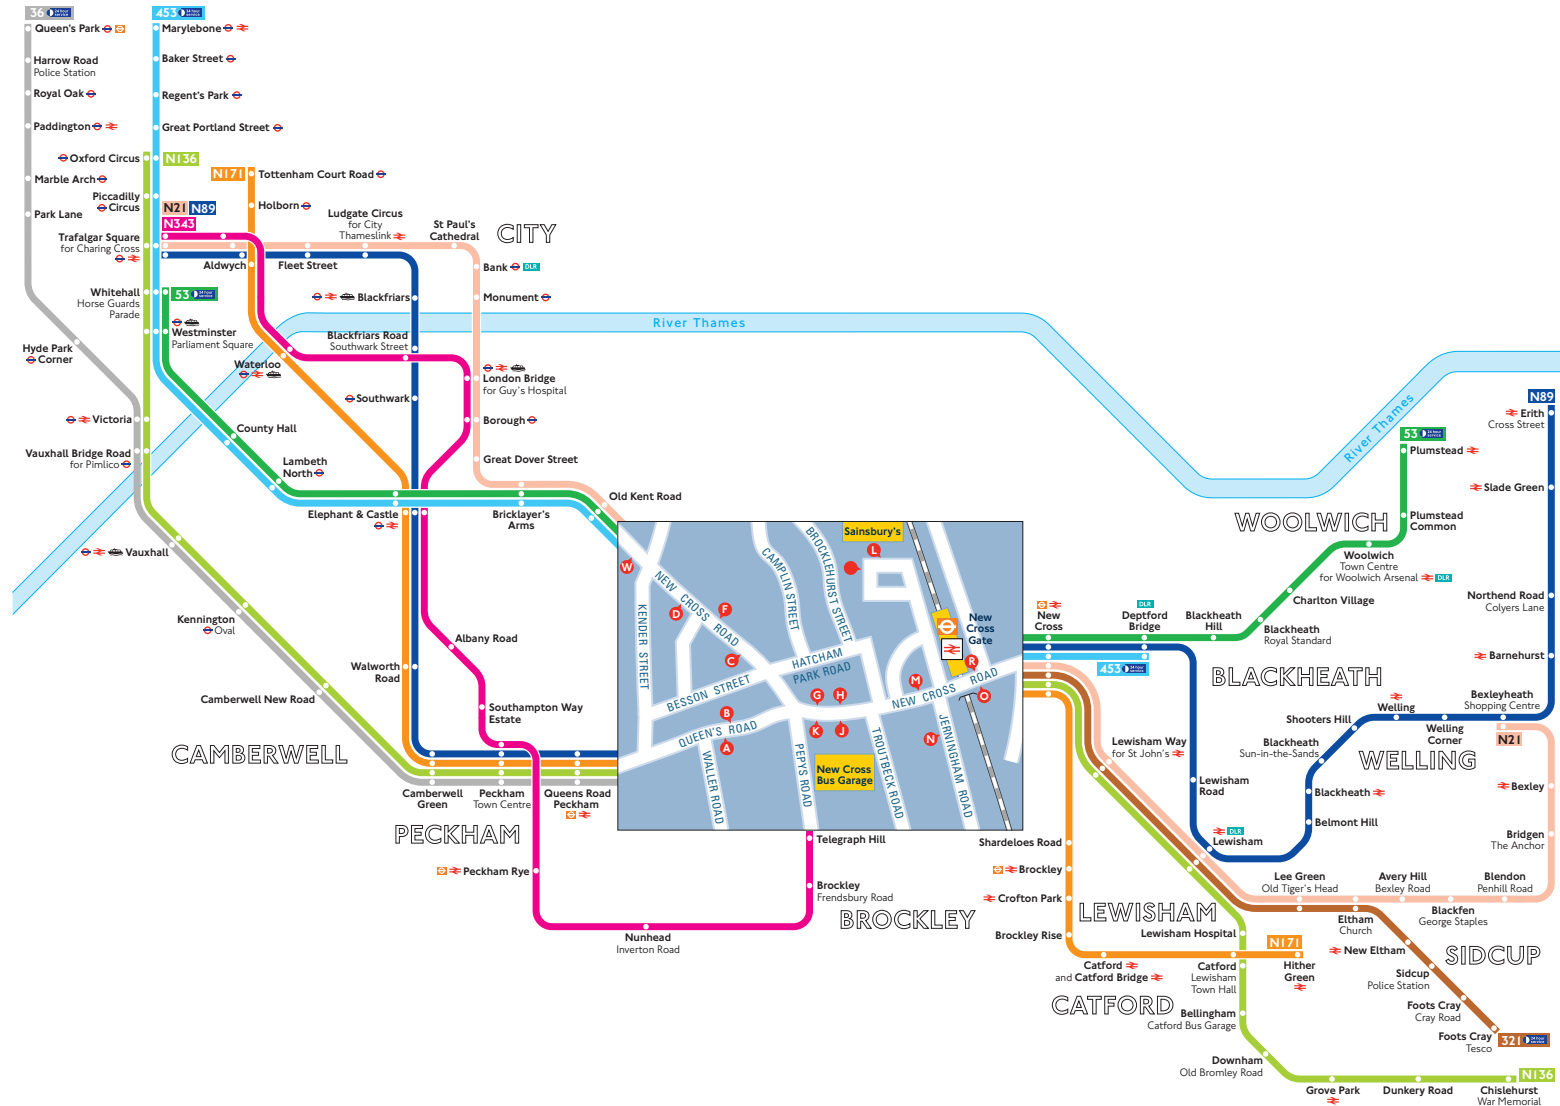

# Night buses from New Cross Gate

## Key

- Connections with London Underground
- Connections with London Overground
- Connections with National Rail
- Connections with Docklands Light Railway
- Connections with river boats

Red discs show the bus stop you need for your chosen bus service. The disc **A** appears on the top of the bus stop in the street (see map of town centre in centre of diagram).

## Route finder

### Night buses including 24-hour services

Bus route	Towards	Bus stops
<b>36</b>	Queen's Park	<b>A</b> <b>K</b>
<b>53</b>	Plumstead	<b>F</b> <b>G</b> <b>R</b>
	Whitehall	<b>C</b> <b>D</b> <b>J</b> <b>O</b> <b>W</b>
<b>321</b>	Foots Cray	<b>L</b> <b>H</b>
<b>453</b>	Deptford	<b>F</b> <b>G</b> <b>R</b>
	Marylebone	<b>C</b> <b>D</b> <b>J</b> <b>O</b> <b>W</b>
<b>N21</b>	Bexleyheath	<b>F</b> <b>H</b> <b>M</b>
	Trafalgar Square	<b>C</b> <b>D</b> <b>J</b> <b>O</b> <b>W</b>
<b>N89</b>	Erith	<b>B</b> <b>G</b> <b>R</b>
	Trafalgar Square	<b>A</b> <b>K</b> <b>O</b>
<b>N136</b>	Chislehurst	<b>B</b> <b>H</b> <b>M</b>
	Oxford Circus	<b>A</b> <b>K</b> <b>O</b>
<b>N171</b>	Hither Green	<b>B</b> <b>G</b> <b>R</b>
	Tottenham Court Road	<b>A</b> <b>K</b> <b>O</b>
<b>N343</b>	Trafalgar Square	<b>K</b> <b>N</b>